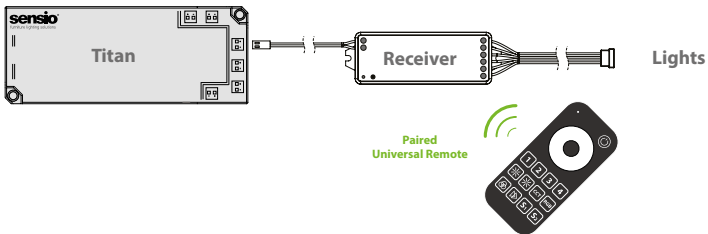

Single Colour & TrioTone®
2-pin ports