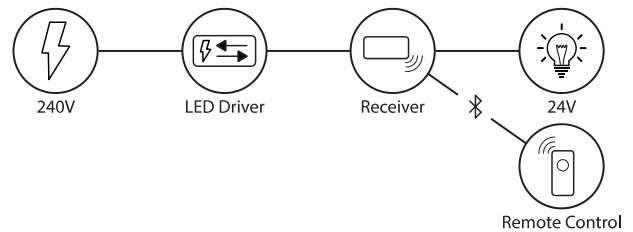

CONNECTORS

2-Pin

The most-common type of connector in the Sensio range and compatible with all drivers (with exception of the CCT Titan Smart Kinetic Driver). This type of connector is also compatible with the Single Colour Receiver.

6-Pin

These are found on our RGBCCT products and assist in the control of both colour temperature and RGB in compatible products.

4-Pin

These are found on our CCT products and are compatible with Titan Smart Kinetic Drivers and the CCT Receiver.

Quick Connect

This port enables the driver connection cable to plug directly into the back of the lamp, simplifying installation.

LIGHTING CONTROL

Receivers and Remotes

Receivers and remotes allow for additional lighting control such as dimming, changing colour temperature and RGB. These can be added to most Sensio products.