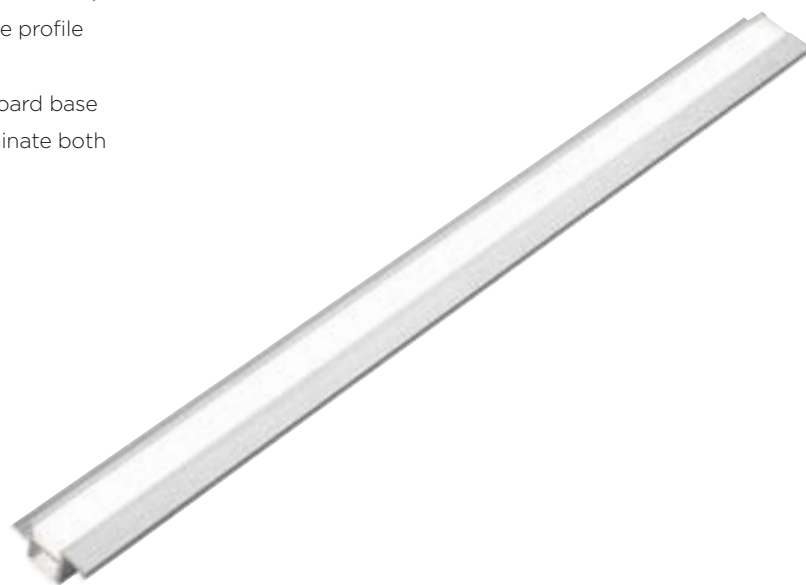

## INTEGRATED HANDLELESS PROFILE

- A truly integrated lighting profile for handleless kitchens, lighting both through the top and bottom of the profile
- Pre-fitted cool white flexible strip
- Installed on the front edge of the internal cupboard base shelf/panel or in the handleless channel to illuminate both inside the cupboard and down to the worktop
- Diffused cover ensures an even spread of light and no visible LED points
- Compatible with with Sensio single-colour receiver to enable dimming functionality
- Available in 8 lengths