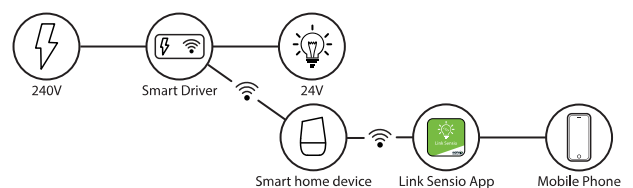

Smart Products

Smart Drivers allow Sensio 24V products to connect to smart home devices such as the Google Assistant and Amazon Alexa via the Link Sensio App, adding smart lighting control. See more on p188.