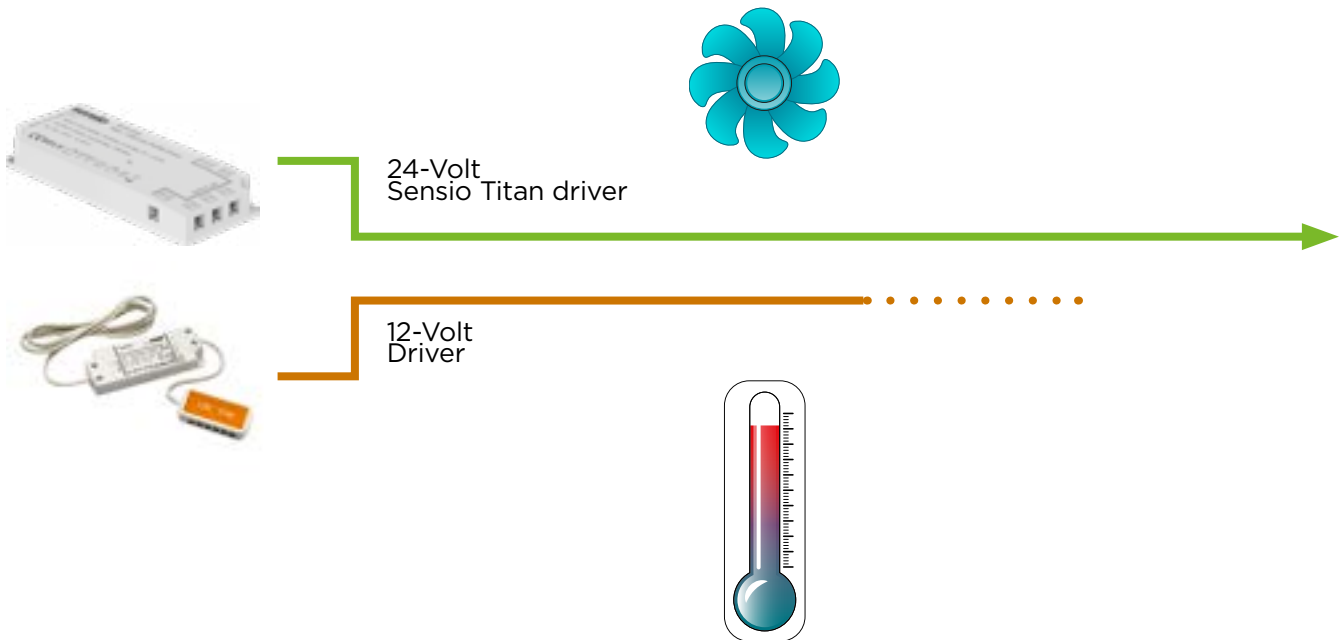

TECHNICAL CENTRE

Some lights present different options for installation, linking together and control. These pages, alongside the detailed information around choosing the correct driver found on pages 180-181, will make the process of selecting and installing our lighting as simple as possible.

12-VOLT VS. 24-VOLT LIGHTING

ALL SENSIO LIGHTS ARE 24-VOLT, OFFERING A NUMBER OF BENEFITS OVER ALTERNATIVE 12-VOLT SOLUTIONS.

LESS VOLTAGE DROP

24-Volt allows for longer runs of light with no loss of power or brightness over distance.

STAYS COOLER

24-volt lighting dissipates less heat and stays cooler over time. This means more efficient lights which don't overheat.

UP TO 75% MORE EFFICIENT

For a given power wattage, a 24-volt Sensio product will consume 50% less current than the 12-volt equivalent, offering up to 75% more efficiency when factoring reduced heat loss.