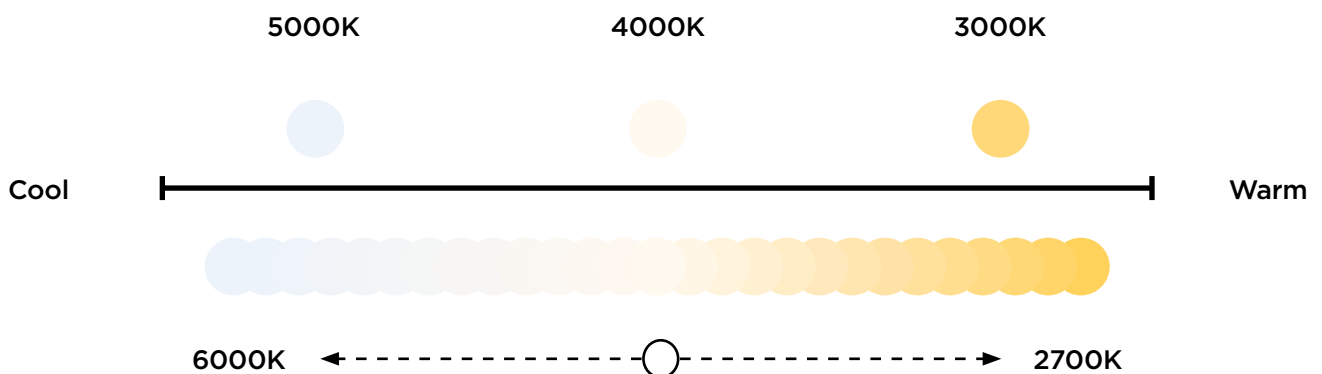

TRIO-TONE®

A Sensio trademarked concept first introduced in 2017, TrioTone® provides 3-in-1 lighting choice in one fitting. These diverse products are specifically designed to provide the option to select or change the colour temperature without having to replace the whole fitting.

Sensio TrioTone® products can be set to 3000K (warm white), 4000K (natural white) or 5000K (cool white).

TrioTone® lights feature a switch to set the colour temperature on individual fittings.