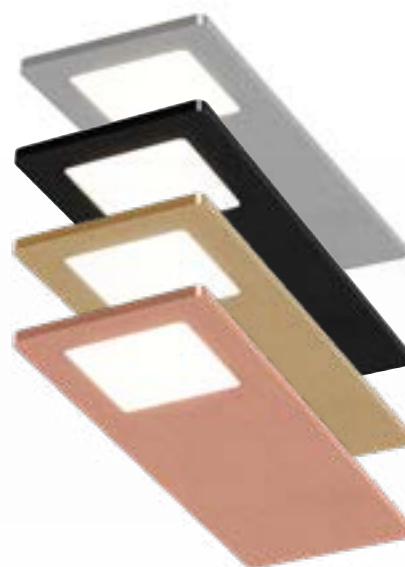

Astro TrioTone® Led Under Cabinet Light - (3000K, 4000K, 5000K)

CODE	FINISH	WATTAGE	VOLTAGE	QTY	LUMENS	DRIVER	RRP
SE1190T0.1	Brushed Aluminium	4.8 W	24V	1	280-300 lm	Required	£32.00
SE1190T3.1	Brushed Aluminium	14.4 W	24V	3	280-300 lm	15W Included	£116.34
SE1198T0.1	Black	4.8 W	24V	1	280-300 lm	Required	£34.22
SE1198T3.1	Black	14.4 W	24V	3	280-300 lm	15W Included	£120.84
SE1196T0	Brass	4.8 W	24V	1	280-300 lm	Required	£34.51
SE1196T3	Brass	14.4 W	24V	3	280-300 lm	15W Included	£123.04
SE1197T0	Copper	4.8 W	24V	1	280-300 lm	Required	£34.51
SE1197T3	Copper	14.4 W	24V	3	280-300 lm	15W Included	£123.04

Cables, Connectors & Accessories

CODE	DESCRIPTION	RRP
SE9009	2.5m Extension Cable	£3.75