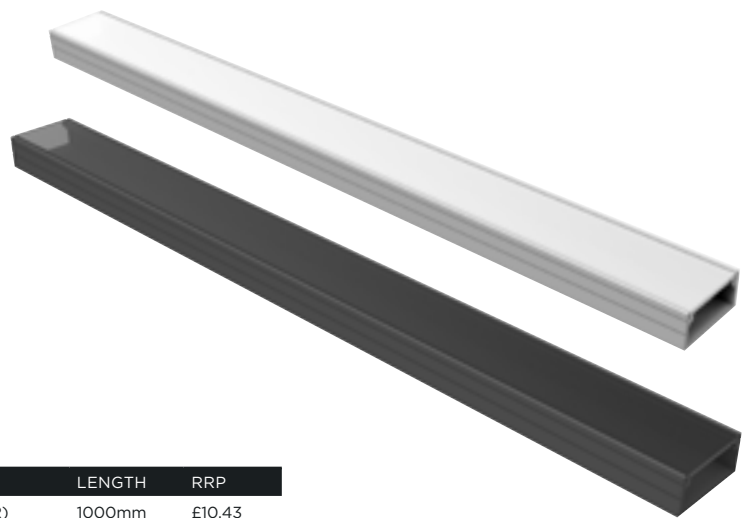

Fino - Surface Mounted Profile

CODE	DESCRIPTION	LENGTH	RRP
SE981120	Aluminium Profile, Mounting Brackets & End Caps (L&R)	1000mm	£10.43
SE981180	Black Profile, Mounting Brackets & End Caps (L&R)	1000mm	£15.51
SE981220	Aluminium Profile, Mounting Brackets & End Caps (L&R)	2000mm	£21.58
SE981280	Black Profile, Mounting Brackets & End Caps (L&R)	2000mm	£31.77
SE981320	Aluminium Profile, Mounting Brackets & End Caps (L&R)	2500mm	£32.66
SE981380	Black Profile, Mounting Brackets & End Caps (L&R)	2500mm	£23.65

Cables, Connectors & Accessories

CODE	DESCRIPTION	RRP
SE982050	Fino Aluminium End Cap Set	£1.11
SE982080	Fino Black End Cap Set	£1.14
SE981050	Fino Mounting Bracket Set	£1.22