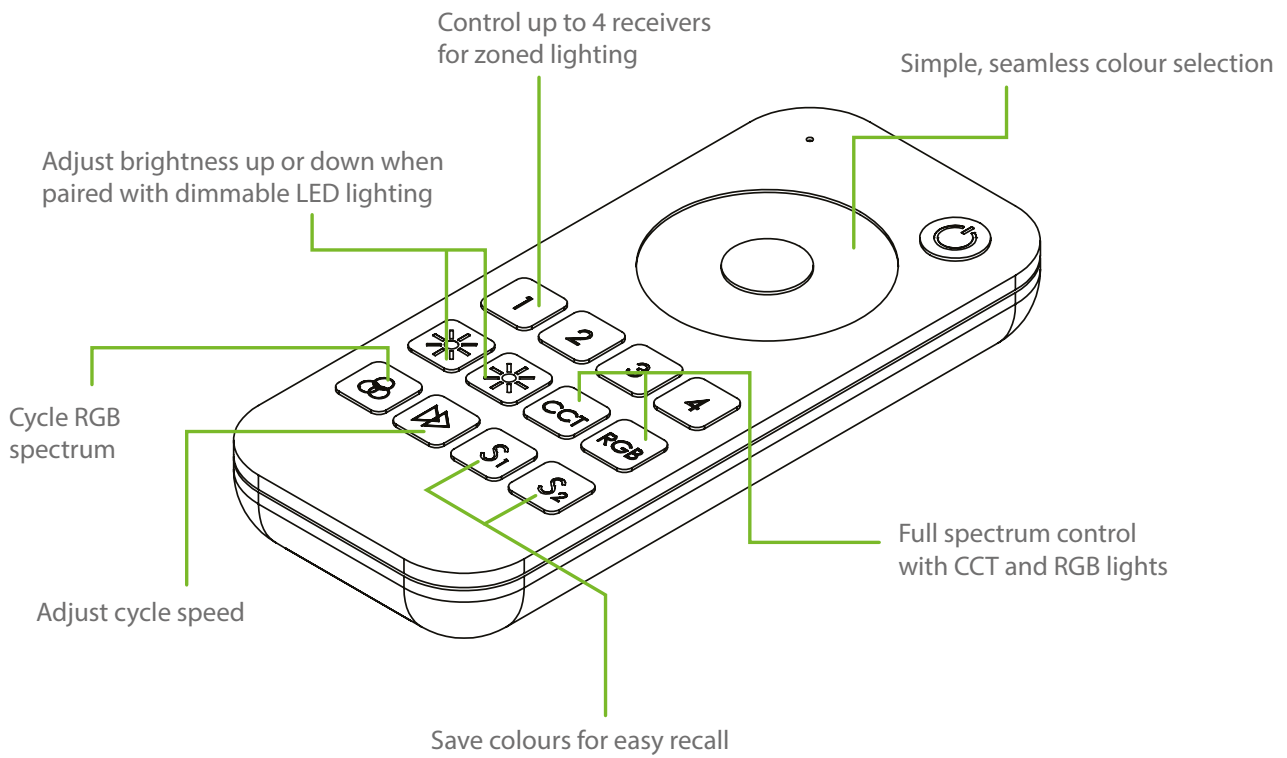

Single Colour & TrioTone®
2-pin ports