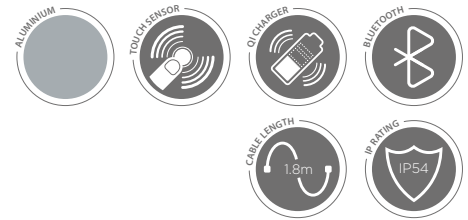

SensioPod M - Motorised Socket with Bluetooth & Qi Charger

CODE	COLOUR	CONNECTION	POWER SUPPLY	RRP
SE893920	Aluminium	13A plug	Sockets: 2 x power, 2 x USB ports & Bluetooth Speaker	£477.59