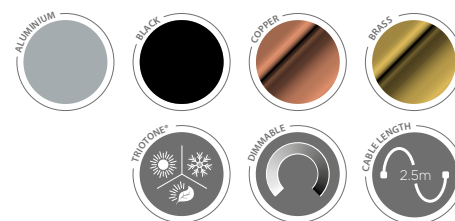

Astro TrioTone® Led Under Cabinet Light - (3000K, 4000K, 5000K)

CODE	FINISH	WATTAGE	VOLTAGE	QTY	LUMENS	DRIVER	RRP
SE1190T0.1	Brushed Aluminium	4.8 W	24V	1	280-300 lm	Required	£32.00
SE1190T3.1	Brushed Aluminium	14.4 W	24V	3	280-300 lm	15W Included	£116.34
SE1198T0.1	Black	4.8 W	24V	1	280-300 lm	Required	£34.22
SE1198T3.1	Black	14.4 W	24V	3	280-300 lm	15W Included	£120.84
SE1196T0	Brass	4.8 W	24V	1	280-300 lm	Required	£34.51
SE1196T3	Brass	14.4 W	24V	3	280-300 lm	15W Included	£123.04
SE1197T0	Copper	4.8 W	24V	1	280-300 lm	Required	£34.51
SE1197T3	Copper	14.4 W	24V	3	280-300 lm	15W Included	£123.04

Cables, Connectors & Accessories

CODE	DESCRIPTION	RRP
SE9009	2.5m Extension Cable	£3.75