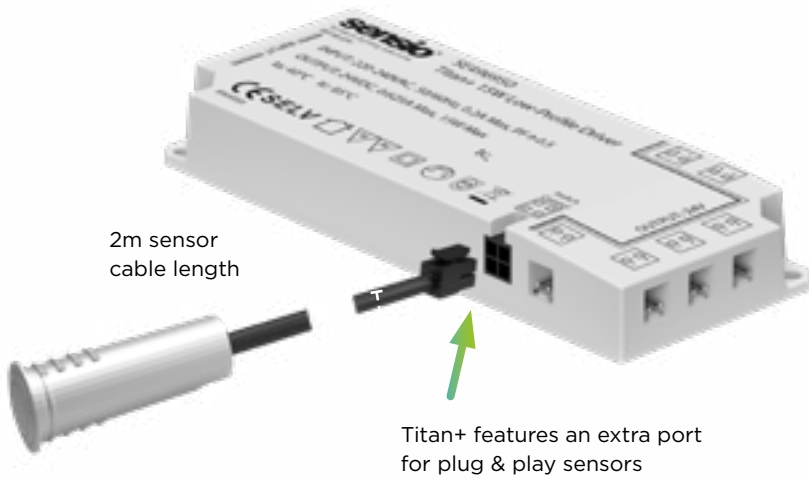

TITAN+ SENSOR DRIVER

- Slim 16mm depth
- Easy to use and install
- Available as 6W/15W/30W
- Integrated 2-pin connector, distribution ports
- Compatible lighting control accessories - PIR, IR, Switch & Door sensors. Simply plug in the chosen sensor to the designated port in the driver.
- Mains cable included
- Dimmable when paired with the Titan+ IR sensor

Titan+ - Sensor Driver

CODE	WATTAGE	No. PORTS	RRP
SE495950	6W	4	£23.82
SE496950	15W	6	£29.04
SE497950	30W	6	£47.33

Cables, Connectors & Accessories

CODE	DESCRIPTION	RRP
SE490250	IR Sensor	£13.74
SE491250	PIR Sensor	£17.22
SE492250	Push Switch	£8.03
SE493250	Door Sensor	£15.13
SE90012	Titan+ Sensor 2.5m Extension Cable	£3.84
SE990990	*Driver Port Expander	£3.33