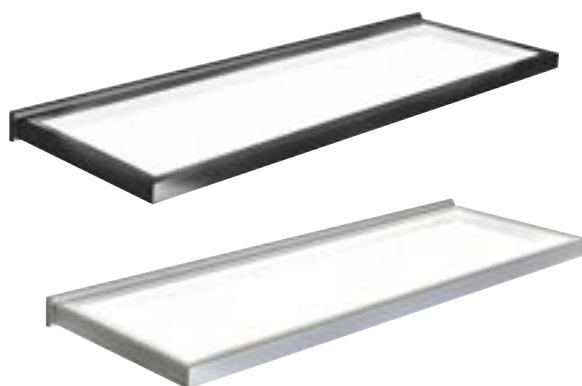

### INTEGRATED LED SHELF PROFILE

- Unique up-and-down shelf light suitable for 18mm wooden shelves
- Clips on to the rear of the shelf, light projects vertically in both directions
- Easy to install
- Incorporates integrated diffuser and 2 pre-installed, LED strips

## TORINO LED WALL MOUNTED SHELF

- Contemporary, illuminated feature wall shelf
- LEDs embedded within the frame creates a stunning glow as the light travels through the tempered glass
- Available in both black and silver finishes
- Available in two lengths (600mm & 900mm)
- Aluminium frame with tempered glass shelf
- Load bearing capacity 10kg