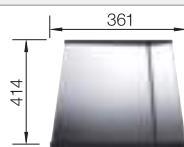

Lay-on drainer

223 067
£ 218.00