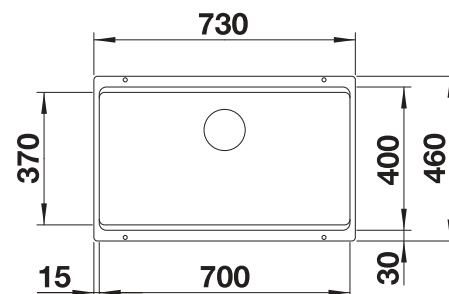

Bowl Depth 200 mm
Cut out radius: 20 mm

Note: Drainage components must be ordered separately.

Suggested optional accessories

Food board

230 700
£ 98.00

Chopping board

227 697
£ 68.00

Multifunctional colander

227 689
£ 58.00

BLANCO UNIT with BLANCO ETAGON 700-U for Coloured Components

BLANCO CHOICE Icona

see page 195

BLANCO SELECT II 40/1 Combi

see page 272