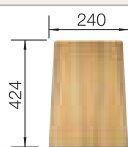

Suggested optional accessories

Food board

230 700
£ 98.00