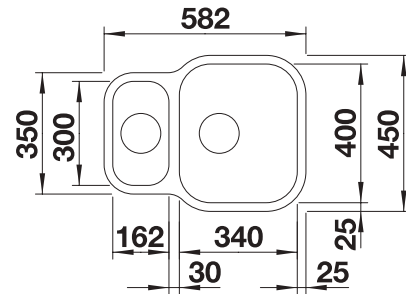

Technical drawing

Bowl Depth 180/130 mm

Cut out information supplied with bowls.

Cut out CNC files also available on www.blanco.co.uk for download, Universal handing

Suggested optional accessories

239 449
£ 48.00

238 482
£ 78.00

230 734
£ 48.00

BLANCO UNIT with BLANCO ESSENTIAL 530-U

see page 250

see page 269