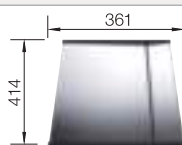

Lay-on drainer

223 067
£ 218.00