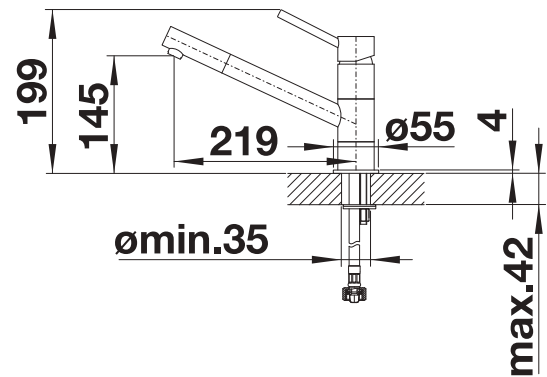

Technical drawing

Scope of supply

- Single lever monobloc mixer tap
- Ø35mm tap hole required
- With ceramic disc cartridge
- WRAS approved fitting
- 3/8" flexible 350mm connector pipes
- Requires balanced high pressure supply only, minimum of 1.0 bar
- Fit metal stabilising bracket if required, item No. 513383

Suggested soap dispenser

see page 261