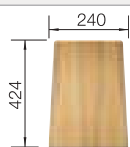

Technical drawing

R22

Waste and overflow fitting with space-saving pipe, 3 1/2" basket strainer, fixing kit (sealing not included)

Bowl Depth 190 mm
Cut out size: 430 x 430 x R15
Universal handing

Suggested optional accessories