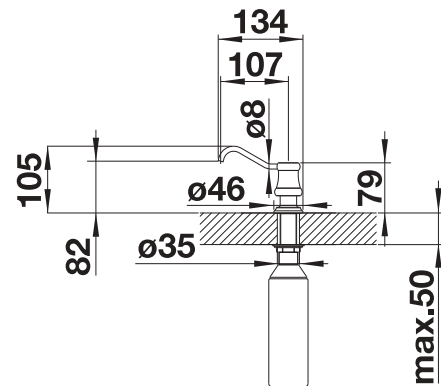

Technical drawing

Please note: Additional hole (Ø 35 mm) required
Contains: 500 ml

Scope of supply

- Colour matched soap dispensing unit
- 500ml capacity plastic refillable soap container mounted under work surface
- Removable spout and pump system
- Adjustable fittings for worktop up to 50mm thick
- Ø35mm tap hole required