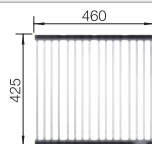

Foldable Grid

238 482
£ 78.00