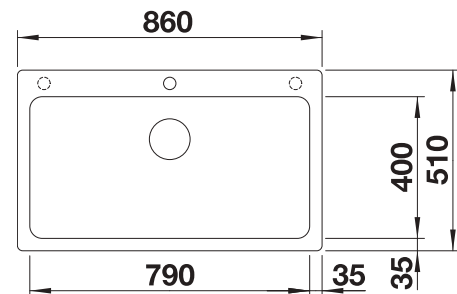

Technical drawing

R35

○ Pre-drilled holes for tapping or drilling
Bowl Depth 220 mm
Cut out size: 840 x 490 x R15

Suggested optional accessories

Top rails

235906
£ 78.00

Food board

225362
£ 78.00

Chopping board

210521
£ 78.00

BLANCO UNIT with BLANCO NAYA XL 9

BLANCO SONEA-S Flexo

see page 218

BLANCO FWD Medium

see page 268