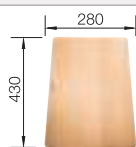

Suggested optional accessories

Food board

514 544
£ 78.00