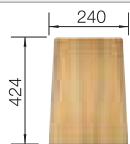

Suggested optional accessories

Food board

230 700
£ 98.00