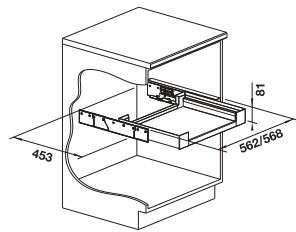

NEW

Pull-out front **Hinged door**

cabinet size mm	600	600
BLANCO Flat Drawer 60	H	P
		
	527 666	527 665
List price £	£ 128.00	£ 128.00

Scope of supply

Organisation drawer in high quality material mix with self closing slides and full extension, anti-slip mat as bottom cover