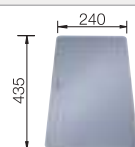

Chopping board

227 697
£ 68.00