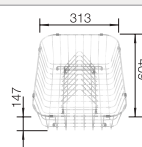

Bowl Depth 205 mm
Cut out size: 840 x 480 x R15
Universal handing

Stainless steel
sinks

450 mm

Suggested optional accessories

Chopping board

210 521
£ 78.00

Food board

225 362
£ 78.00