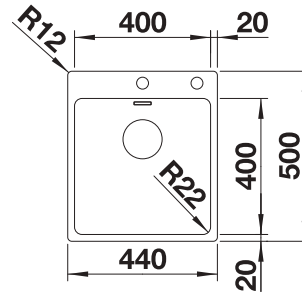

Waste and overflow fitting with space-saving pipe, 3 1/2" InFino basket strainer with pop-up waste, fixing kit

Bowl Depth 190 mm

Cut out size: 430 x 490 x R15

Additional drill hole possible. The subsequent drill hole should be carried out by a specialist company.