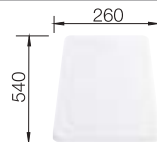

Chopping board

210 521
£ 78.00