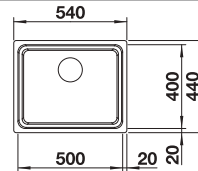

reddot award 2017 winner

cabinet size mm	600
BLANCO ETAGON 500-IF	
Flat rim IF 	
satin polish	521 840
List price £	£ 598.00
Bowl Depth	190 mm

Scope of supply **InFino basket strainer without remote control** 