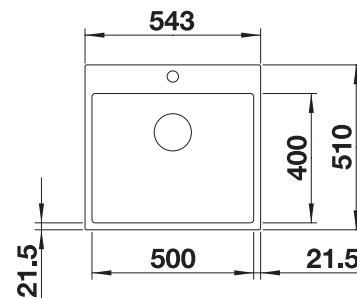

Technical drawing

R14

Waste fitting with space-saving pipe, 3 1/2" InFino basket strainer

Bowl Depth 190 mm

Cut out size: 532 x 499 x R10, Universal handing

Suggested optional accessories

Top rails

235 906
£ 78.00

Food board

230 700
£ 98.00

Multifunctional colander

227 689
£ 58.00

BLANCO UNIT with BLANCO SUBLINE 500-IF/A SteelFrame

BLANCO drink.hot TAMPERA

see page 199

BLANCO FWD Medium

see page 268