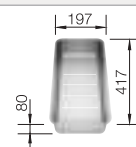

Multifunctional colander

227 692
£ 48.00