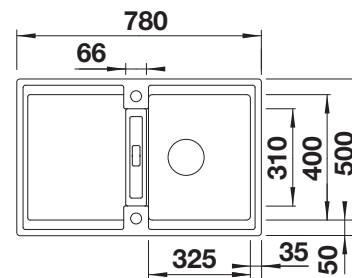

Bowl Depth 200 mm
Cut outside: 760 x 480 x R15

Suggested optional accessories

210 521
£ 78.00

225 362
£ 78.00

527 644
£ 58.00

NEW

BLANCO UNIT with BLANCO ADIRA 45 S

see page 234

see page 268