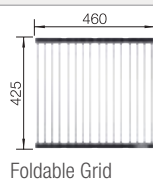

238 482
£ 78.00