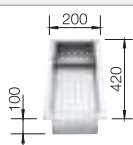

Suggested optional accessories

Multifunctional colander

219 649
£ 148.00