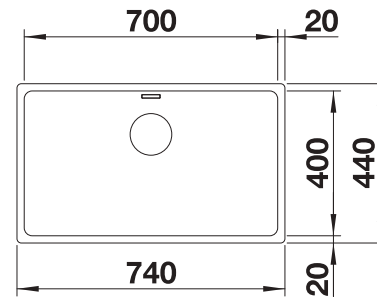

Waste and overflow fitting with space-saving pipe, 3 1/2" InFino basket strainer, fixing kit included

Bowl Depth 190 mm
Cut out size: 730 x 430 x R15
Universal handing

Suggested optional accessories

Chopping board