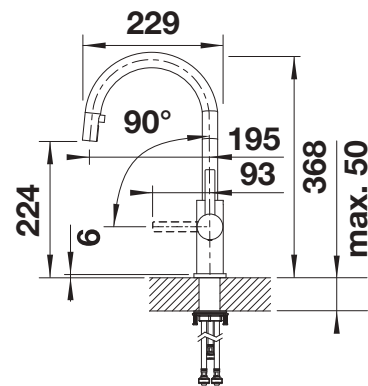

BLANCO CANDOR-S

- High-quality execution in solid stainless steel
- Clear mixer tap design for modern kitchens
- Arched high spout for easy filling of pots and vases
- Single lever monobloc mixer tap with pull-out metal tap head on a flexi-hose

Metallic surface				List price £
	brushed stainless steel	High Pressure	523 121	£ 348.00

1. **Scope of supply**
2. Single lever monobloc mixer tap
   - Ceramic disc control
   - 3/8" flexible connection pipes with length of 450mm for easier installation
   - Patented jet regulator for markedly reduced scaling
   - Requires balanced high pressure supply only, minimum pressure 1.0 bar
   - Fit metal stabilising bracket if required, item No. 513383

High pressure Extendable spray

Technical drawing