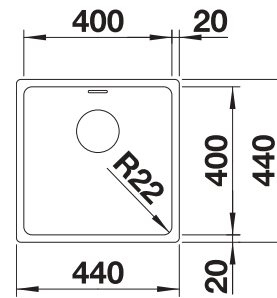

Bowl Depth 190 mm
Cut out: 400 x 400 x R22
Universal handing

Suggested optional accessories

230 700
£ 98.00

227 692
£ 48.00

238 482
£ 78.00

BLANCO UNIT with BLANCO ANDANO 400-U

see page 233

see page 268