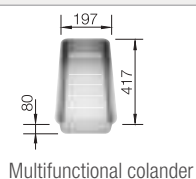

Technical drawing

Bowl Depth 175 mm
Corner radius: 60mm
Cut out information supplied with bowls.

Stainless steel
bowls

450 mm

Suggested optional accessories

Multifunctional colander

227 692
£ 48.00

Chopping board