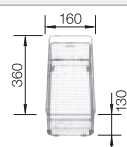

Multi-functional wire basket

223 297
£ 98.00