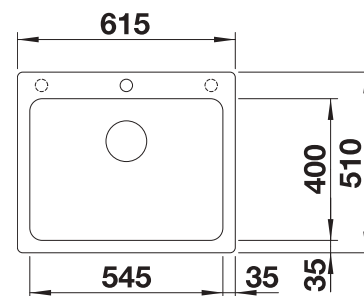

Technical drawing

R35

○ Pre-drilled holes for tapping or drilling
Bowl Depth 200 mm
Cut out size: 595 x 490 x R15

Suggested optional accessories

Top rails

235 906
£ 78.00

Food board

225 362
£ 78.00

Chopping board

210 521
£ 78.00

BLANCO UNIT with BLANCO NAYA 6

BLANCO SONEA-S Flexo

see page 218

BLANCO FWD Medium

see page 268