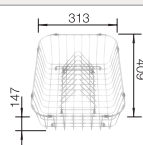

Bowl Depth 190/60 mm

Cut out size: 894 x 489 x R15, Universal handing

Stainless steel
sinks

500 mm

Suggested optional accessories

Food board

223 074
£ 198.00

Crockery basket with plate stack