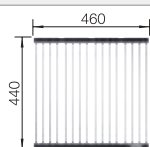

Suggested optional accessories

Foldable Grid

238 483
£ 88.00