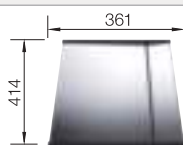

Lay-on drainer

223 067
£ 218.00