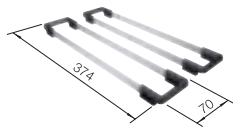

Technical drawing

2 x ETAGON rails (ETAGON Ceramic)

With ETAGON rails in stainless steel, waste fitting with space-saving pipe, 3 1/2" InFino basket strainer