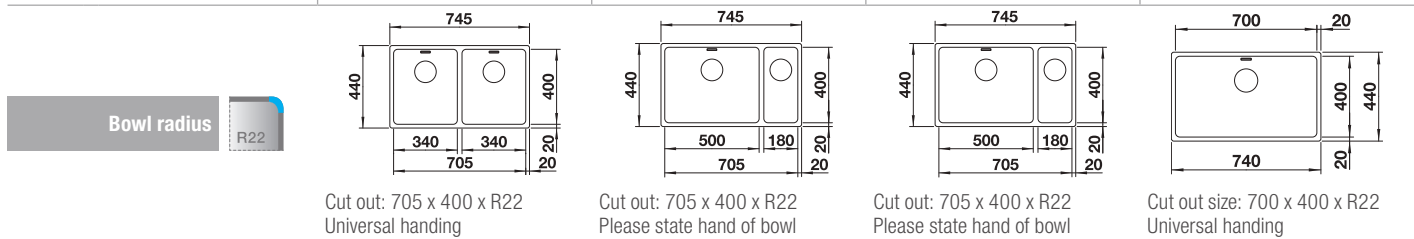

Scope of supply **InFino basket strainer without remote control**

Waste and overflow fitting with space-saving pipe, 3 1/2" InFino basket strainer, fixing kit included

Suggested optional accessories

Food board 230 700 £ 98.00	Multifunctional colander 227 692 £ 48.00	Multi-functional wire basket 223 297 £ 98.00

BLANCO UNIT with BLANCO ANDANO-U

BLANCO SONEA-S Flexo see page 218	BLANCO FWD Medium see page 268