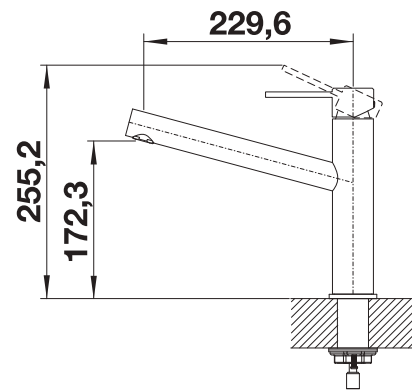

Technical drawing

Scope of supply

- Top-lever mixer tap
- Patented jet regulator for markedly reduced scaling
- 3/8" flexible connector pipes, 450 mm long for easier installation
- Requires balanced high pressure supply only, minimum 1.0 bar
- Fit metal stabilising bracket if required, item No. 513383