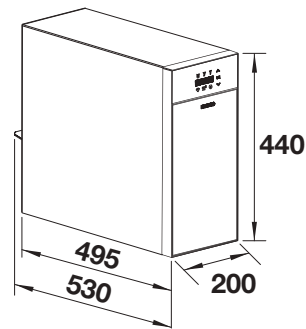

NEW

			List price £
		527 661	£ 1598.00

Technical drawing

Installation width 200 mm, depth 530 mm, height 440 mm, Suggested worktop depth at least 650 mm, One power socket (230 V / 16 A) is required

Scope of supply