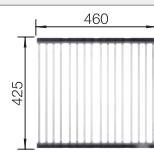

Foldable Grid

238 482
£ 78.00