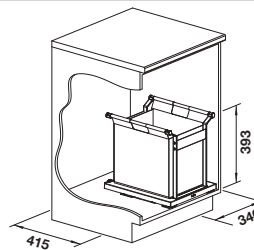

- XL bag for storage or collection of dry recycling materials such as glass, paper, cans or plastics
- Strong aluminium structure securely holds the XL bag open in place
- Easy access thanks to the wide opening and the full extension sliding function
- Portable XL bag can be easily removed and placed back on the sliding basetray
- Design in dark grey and aluminium matching all BLANCO cabinet organisation elements
- Easy to clean : Bag can be removed and hand washed

NEW

Hinged door

cabinet size mm	450
Item width mm	340
BLANCO Universal Bag XL 40	
	527669
List price £	£ 198.00
Number of containers	1