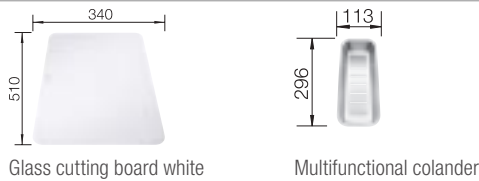

Glass cutting board white

Multifunctional colander

Movable glass cutting board, perforated stainless steel insert, waste fitting with space-saving pipe, 3 ½" InFino basket strainer and 1 ½" InFino non-sealing basket strainer, pop-up waste for main bowl