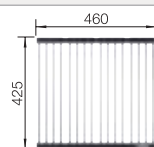

Foldable Grid

238 482
£ 78.00