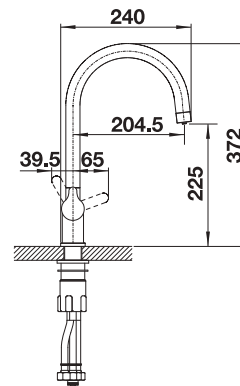

Technical drawing

Scope of supply

Mixer tap:

- Twin lever monobloc mixer tap with filter function
- Ceramic disc control
- High-quality filter system consisting of filter head and multi-stage filter cartridge
- Flowmeter to display remaining filter capacity
- Requires balanced high pressure supply only, minimum of 1.0 bar
- Fit metal stabilising bracket if required, item No. 513383
- Replacement cartridge: Heavy metal filter / Reduces chemicals and chlorines / Filter requires changing up to every 1,800 litres dependent upon water hardness in your area

Filter system not included.

Suggested optional accessories

527 453
£ 348.00

Suggested soap dispenser

see page 261