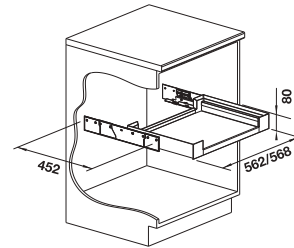

NEW

Pull-out front **Hinged door**

cabinet size mm	600	600
BLANCO Flat Drawer 60	H	P
		
	527 666	527 665
List price £	£ 128.00	£ 128.00

Scope of supply

Organisation drawer in high quality material mix with self closing slides and full extension, anti-slip mat as bottom cover