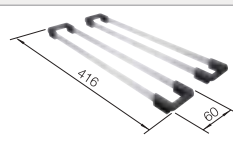

Top rails

235 906
£ 78.00

BLANCO UNIT with BLANCO ZEROX 500-IF Durinox

see page 195

see page 267