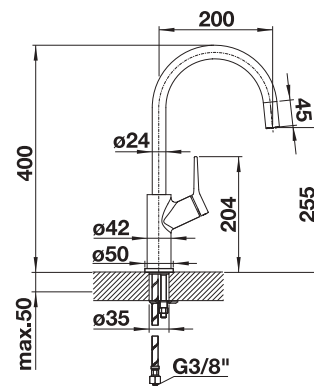

High pressure  Solid spout 

Technical drawing

BLANCO JURENA

- Distinctive design
- High outlet for easy filling of pots and vases
- High positioned, ergonomic control lever

Metallic surface			List price £
	chrome	High Pressure	520 764
			£ 298.00