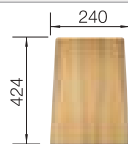

Food board

230 700
£ 98.00