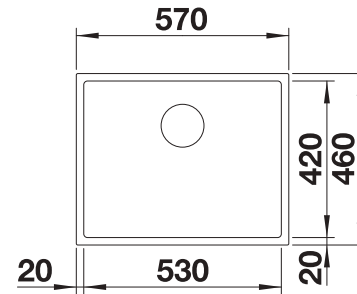

Bowl Depth 190 mm

Cut out: Template provided

Technical note: The undermount bowl edge is not closed at the corners.

Suggested optional accessories

238 483
£ 88.00

BLANCO UNIT with BLANCO CLARON XL 60-U Steamer Plus

see page 195

see page 267