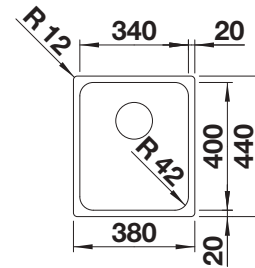

Bowl Depth 185 mm

Cut out information supplied with bowls.

Cut out CNC files also available on www.blanco.co.uk for download.