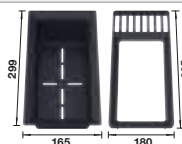

Pre-drilled holes for tapping or drilling
Bowl Depth 200/135 mm
Cut out size: 980 x 480 x R15

Suggested optional accessories

Chopping board

210521
£ 78.00

Food board

225362
£ 78.00

Sink Drainer 2-in-1

527644
£ 58.00