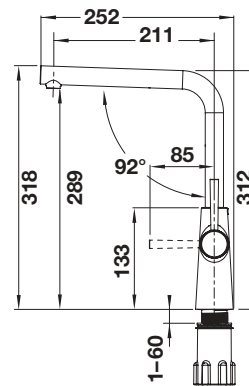

Technical drawing

Scope of supply

- Twin lever monobloc mixer tap
- WRAS approved fitting
- High arch spout
- Stylish L shaped spout
- Ceramic disc controls
- 1/2" flexible connector pipes, 700 mm long
- Suitable for low pressure gravity and pressure systems max 5.0 bar, min 0.3 bar
- Fit metal stabilising bracket if required, item No. 513383

Suggested soap dispenser

see page 261