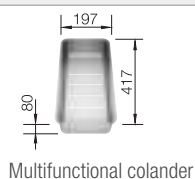

Suggested optional accessories

227 692
£ 48.00