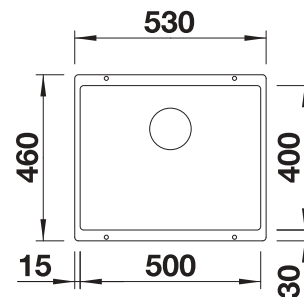

Bowl Depth 190 mm

Cut out radius: 10 mm

Note: Drainage components must be ordered separately.

Note: Please order drain connections for combinations of two individual bowls separately.

Suggested optional accessories

Food board

230 700
£ 98.00

Top rails

235 906
£ 78.00

Multifunctional colander

227 689
£ 58.00

BLANCO UNIT with BLANCO SUBLINE 500-U for Coloured Components

BLANCO LINUS-S

see page 228

BLANCO FWD Medium

see page 268