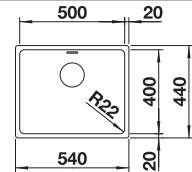

Cut out: 500 x 400 x R22
Universal handing

Scope of supply **InFino basket strainer without remote control**

Waste and overflow fitting with space-saving pipe, 3 1/2" InFino basket strainer, fixing kit included

Suggested optional accessories			BLANCO UNIT with BLANCO ANDANO-U	
Food board	Multifunctional colander	Draining tray	BLANCO SONEA-S Flexo	BLANCO FWD Medium
230 700 £ 98.00	227 692 £ 48.00	513 485 £ 98.00	see page 218	see page 268