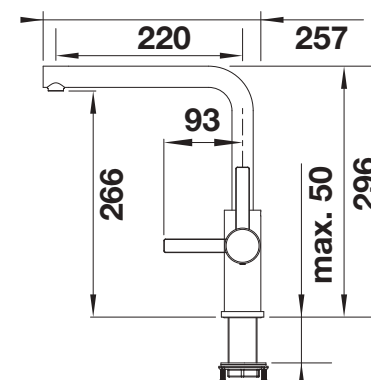

Technical drawing