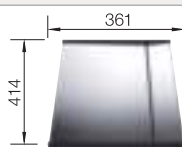

Lay-on drainer

223 067
£ 218.00