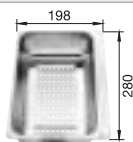

Suggested optional accessories

Multifunctional colander

217 796
£ 58.00