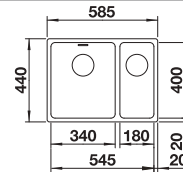

Cut out: 545 x 400 x R22
Please state hand of bowl