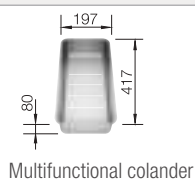

Technical drawing

Bowl Depth 175 mm

Corner radius: 60mm

Cut out information supplied with bowls.

Cut out CNC files also available on www.blanco.co.uk for download.

Stainless steel
bowls

500 mm

Suggested optional accessories