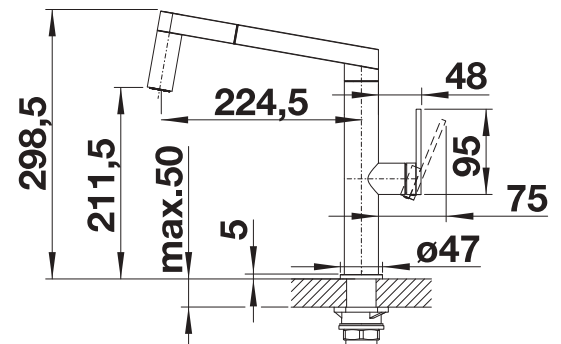

Technical drawing

Scope of supply

- Single lever monobloc mixer tap
- Pull-out metal tap head on a flexi-hose
- Ceramic disc control
- Metal-sheathed spray hose
- Flexible connection pipes with a length of 560 mm and 3/8" nut for particularly easy and secure installation
- Patented jet regulator for markedly reduced scaling
- Requires balanced high pressure supply only, minimum 1.0 bar
- Fit metal tap stabilising bracket if required, item No. 513383

Suggested optional accessories

Hose protection tidy

511 920
£ 14.00