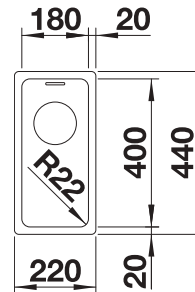

BLANCO ANDANO 180-U

Stainless steel

Stainless steel
bowls

- Unique composition of visual forms and functional detailing
- The combination of radii and surface design creates a modern design
- High quality features consisting of a covered C-overflow and modern basket strainer
- For undermount installation
- Optional premium accessories are available

reddot design award
winner 2012

300 mm
cabinet size

**Undermount
installation**

		Scope of supply		List price £
	satin polish	w/o pop-up waste, w/o accessories	522952	£ 328.00

Scope of supply **InFino basket strainer without remote control**

Technical drawing

Waste and overflow fitting with space-saving pipe, 3 1/2" InFino basket strainer, fixing kit included

Bowl Depth 130 mm
Cut out: 180 x 400 x R22
Universal handing

Suggested optional accessories

227 692
£ 48.00

238 482
£ 78.00

230 734
£ 48.00

BLANCO UNIT with BLANCO ANDANO 180-U

see page 233

see page 268