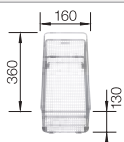

Suggested optional accessories

Multi-functional wire basket

223 297
£ 98.00

Crockery basket with plate stack

507 829
£ 58.00

BLANCO UNIT with BLANCO ZIA 9 E

BLANCO JAMIA

see page 252