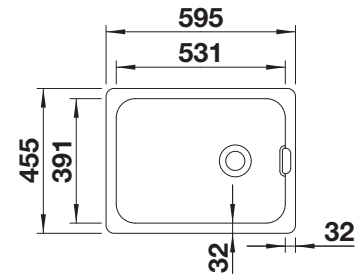

Technical drawing

Bowl Depth 222 mm

Cut out size: Overmount

Universal handing

Internal bowl depth 222mm, Sink depth 245mm, BELFAST sink is not compatible with food waste disposer

Farmhouse
bowls

Suggested optional accessories

BLANCO UNIT with BLANCO BELFAST

see page 242

see page 275