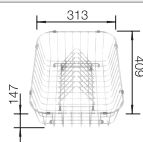

Suggested optional accessories

Crockery basket with plate stack

507 829
£ 58.00