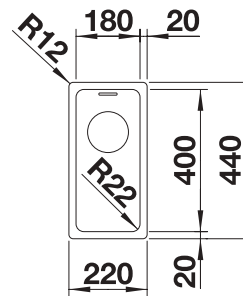

Technical drawing 

Waste and overflow fitting with space-saving pipe, 3 1/2" basket strainer, fixing kit (sealing not included)

Bowl Depth 130 mm
Cut out size: 210 x 430 x R15
Universal handing

Suggested optional accessories