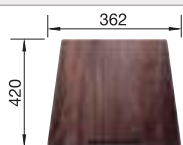

Suggested optional accessories

Food board

223 074
£ 198.00