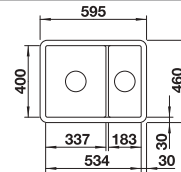

Scope of supply	Without drain remote control

With 2 x 3 1/2" standard strainer; Inset or undermount installation possible, left hand bowl only

Planning Note:

Cut out: Details provided