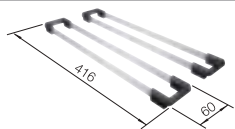

Suggested optional accessories

Top rails

235 906
£ 78.00