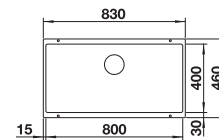

Cut out size: 825 x 400 x R10

Cut out: 800 x 400 x R10

Note: Please order waste connections for combinations of two individual bowls separately.

Scope of supply	InFino basket strainer without remote control 
Waste fitting with space-saving pipe, two 3 1/2" InFino basket strainer	Waste fitting with space-saving pipe, 3 1/2" InFino basket strainer