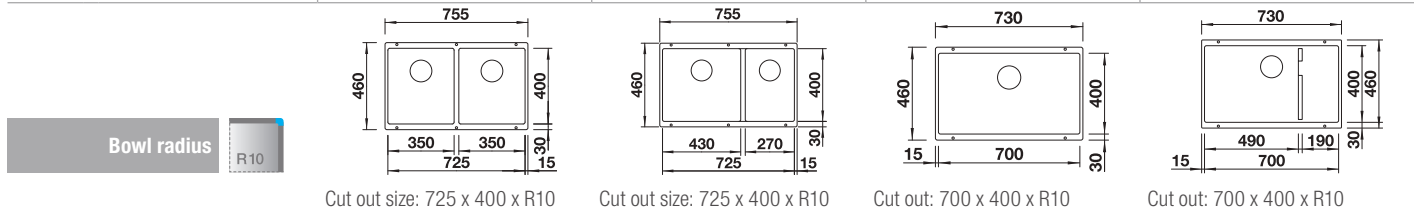

Scope of supply	InFino basket strainer without remote control		
Waste fitting with space-saving pipe, two 3 1/2" InFino basket strainer	Waste fitting with space-saving pipe, two 3 1/2" InFino basket strainers	Waste fitting with space-saving pipe, 3 1/2" InFino basket strainer	Waste fitting with space-saving pipe, 3 1/2" InFino basket strainer

Suggested optional accessories			BLANCO UNIT with BLANCO SUBLINE	
 Food board 230 700 £ 98.00	 Multifunctional colander 227 689 £ 58.00	 Foldable Grid 238 482 £ 78.00	 BLANCO LANORA-S see page 235	 BLANCO FWD Medium see page 268