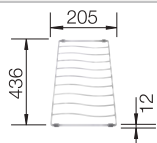

Technical drawing

R10

Stainless steel grid

Stainless steel drainer grid, waste fitting with space-saving pipe, 3 1/2" InFino basket strainer