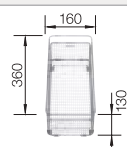

Multi-functional wire basket

223 297
£ 98.00