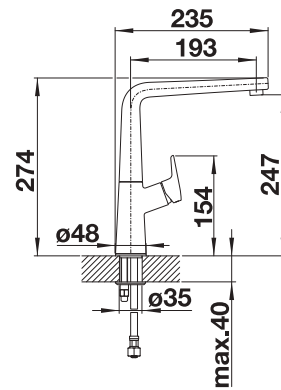

Technical drawing

Scope of supply

- Single lever monobloc mixer tap
- Ceramic disc control
- Patented jet regulator for markedly reduced scaling
- Requires a balanced high pressure supply only, minimum 1.0 bar
- Fit metal stabilising bracket if required, item No. 513383

Mixer taps

Suggested soap dispenser

BLANCO LATO Soap dispenser

see page 261

Suggested remote control

Pop-up control

see page 303