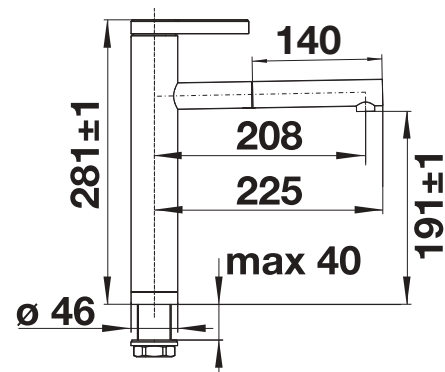

Technical drawing

Scope of supply

- Top lever operation
- Ø 35 mm tap hole required
- Ceramic disc cartridge
- 3/8" flexible connection pipes with a length of 450 mm for particularly secure installation
- Requires balanced high pressure supply only, minimum 1.0 bar
- Fit metal stabilising bracket if required, item No. 513383

Suggested optional accessories

Hose protection tidy

511 920
£ 14.00

Suggested soap dispenser

BLANCO LATO Soap dispenser

see page 261

Suggested remote control

Pop-up control

see page 303