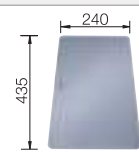

Chopping board

227 697
£ 68.00