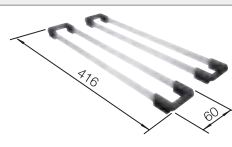

Top rails

235 906
£ 78.00

BLANCO UNIT with BLANCO ANDANO 400/400-IF/A

see page 218

see page 268