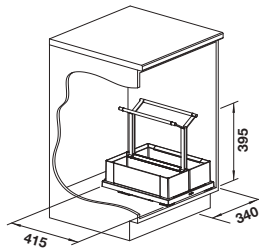

- Caddy provides storage space for cleaning bottles and supplies at the bottom of the cabinet
- Portable caddy can be easily removed and placed back on the sliding base tray
- Easy access thanks to the handle and the full extension sliding function
- Design in dark grey and aluminium matching all BLANCO cabinet organisation elements
- Easy to clean thanks to the generous and smooth surfaces
- Available as single or double portable caddy

NEW

Hinged door

cabinet size	450	300
Item width mm	340	180
BLANCO Storage Caddy	40	20
	527 668	527 667
List price £	£ 198.00	£ 148.00
Number of containers	2	1