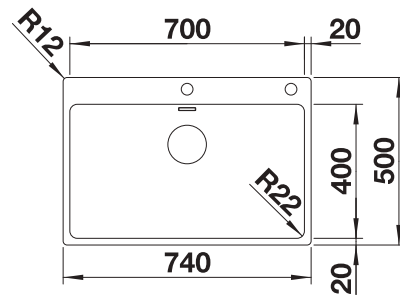

Technical drawing

Waste and overflow fitting with space-saving pipe, 3 1/2" InFino basket strainer with pop-up waste, fixing kit

Bowl Depth 190 mm

Cut out size: 730 x 490 x R15

Additional drill hole possible. The subsequent drill hole should be carried out by a specialist company.