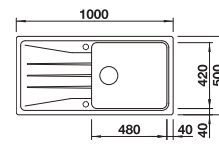

Scope of supply

Cut out: 980 x 480 x R15
Universal handing

Waste fitting with space-saving pipe, two 3½" basket strainers, ½ bowl non close basket strainer

Without drain remote control

Waste fitting with space-saving pipe, 3 ½" basket strainer