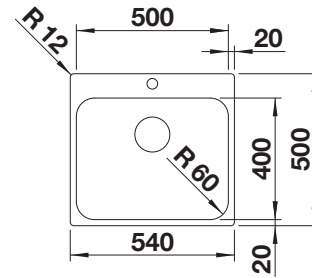

Bowl Depth 175 mm

Cut out size: 530 x 490 x R60

Universal handing. Single hole for tap, not compatible with pop up waste

Suggested optional accessories

Multifunctional colander

227 692
£ 48.00

Chopping board