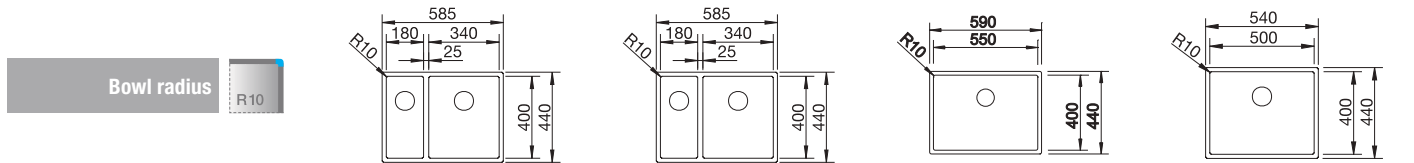

Scope of supply InFino basket strainer without remote control

Waste and overflow fitting with space-saving pipe, 3 1/2" InFino basket strainer, fixing kit included

Planning Note:

Cut out: Template provided

Technical note: The undermount bowl edge is not closed at the corners.

Suggested optional accessories			BLANCO UNIT with BLANCO CLARON-U	
Multifunctional colander	Foldable Grid	Lay-on drainer	BLANCO CHOICE Icona	BLANCO FWD Max
219 649 £ 148.00	238 482 £ 78.00	223 067 £ 218.00	see page 195	see page 267