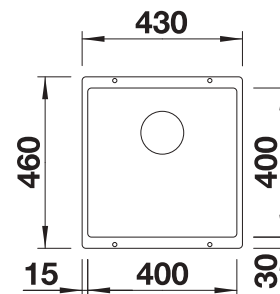

Scope of supply

InFino basket strainer
without remote control

Technical drawing

R10

Waste fitting with space-saving pipe, 3 1/2" InFino basket strainer

Bowl Depth 190 mm

Cut out: 400 x 400 x R10

Note: Please order waste connections for combinations of two individual bowls separately.