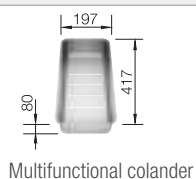

Cut out size: 430 x 430 x R60

Universal handing

Stainless steel
bowls

450 mm

Suggested optional accessories

Multifunctional colander

227 692
£ 48.00

Chopping board