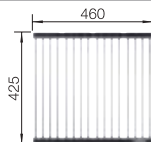

Foldable Grid

238 482
£ 78.00