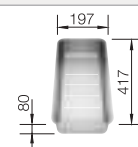

Multifunctional colander

227 692
£ 48.00