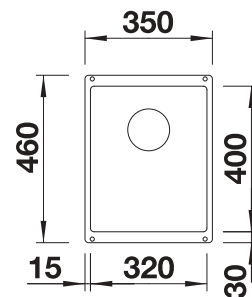

Scope of supply

InFino basket strainer
without remote control

Technical drawing

R10

Waste fitting with space-saving pipe, 3 1/2" InFino basket strainer

Bowl Depth 190 mm

Cut out: 320 x 400 x R10

Note: Please order waste connections for combinations of two individual bowls separately.