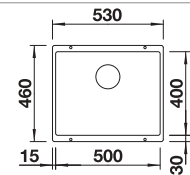

Bowl Depth	190/130 mm	190/130 mm	190 mm
------------	------------	------------	--------

Cut out size: 525 x 400 x R10

Cut out size: 525 x 400 x R10

Cut out size: 500 x 400 x R10

Scope of supply	InFino basket strainer without remote control 	
Waste fitting with space-saving pipe, two 3 1/2" InFino basket strainer	Waste fitting with space-saving pipe, two 3 1/2" InFino basket strainer	Waste fitting with space-saving pipe, two 3 1/2" InFino basket strainer