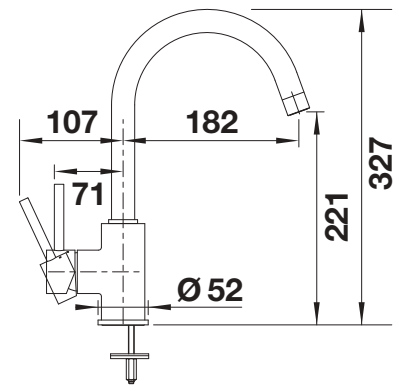

BLANCO MIDA

- Gently rounded spout on a slender body
- For the easy filling of tall pots and vases
- Especially suitable for compact sinks

Metallic surface				List price £
	chrome	High Pressure	526 143	£ 208.00

Scope of supply				
- Single lever monobloc mixer tap - WRAS approved fitting - 6 Litre Eco flow regulated tap - Requires balanced high pressure supply only, minimum 1.0 bar - ½" flexible connector pipes - Fit metal stabilising bracket if required, item No. 513383				

High pressure Solid spout

Technical drawing