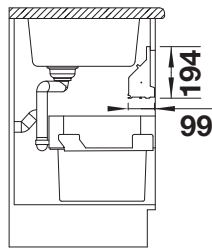

- Keeps the sink and cabinet organised and tidy
- Slim shelf on the top of the cabinet provides ingenious extra space for storing sink utensils like brushes, sponges and waste bags
- Quick access to stored items at ergonomic reach
- Matches other cabinet organization components like SELECT II
- For 60 cm wide cabinets, available for pull-out fronts (P) and hinged doors (H)

Pull-out front

Hinged door

cabinet size mm	600	600
BLANCO Orga Shelf 60	H	P
	527 459	527 458
List price £	£ 98.00	£ 98.00