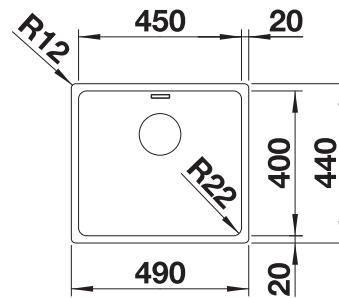

Technical drawing

R22

Waste and overflow fitting with space-saving pipe, 3 1/2" InFino basket strainer, fixing kit included

Bowl Depth 190 mm
Cut out size: 480 x 430 x R15
Universal handing

Suggested optional accessories