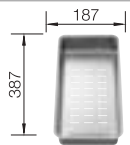

Multifunctional colander

Waste fitting with space-saving pipe, 3 1/2" pop-up waste for the main bowl, two InFino 3 1/2" basket strainer