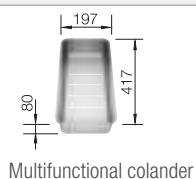

Bowl Depth 175 mm

Cut out size: 430 x 490 x R60

Universal handing. Single hole for tap, not compatible with pop up waste

Suggested optional accessories

Multifunctional colander

227 692
£ 48.00

Chopping board