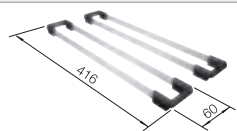

Suggested optional accessories

Top rails

235 906
£ 78.00