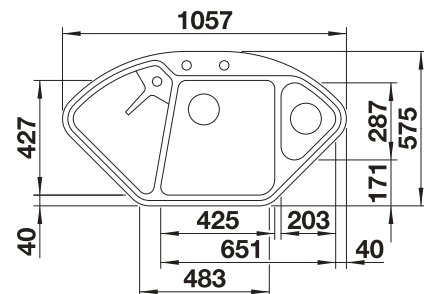

Bowl Depth 185/130 mm

In order to make the most of these sinks, we recommend BLANCO kitchen mixer taps with a pull-out spray. German warehouse stock, please allow 10 working days

Suggested optional accessories

223 297
£ 98.00

BLANCO UNIT with BLANCODELTA II

see page 195

see page 267