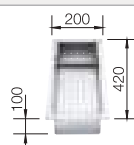

Multifunctional colander

219649
£ 148.00