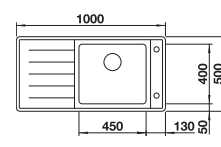

Cut out size: 836 x 476 x R15
Please state hand of bowl

Cut out size: 836 x 476 x R15
Please state hand of bowl

Cut out size: 976 x 476 x R15
Please state hand of bowl

Cut out size: 976 x 476 x R15
Please state hand of bowl