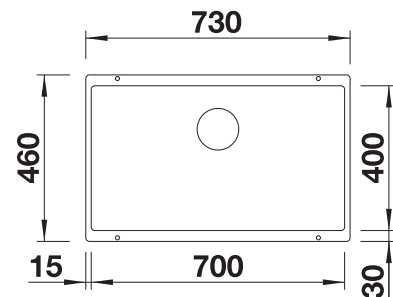

Bowl Depth 190 mm

Cut out radius: 10 mm

Note: Drainage components must be ordered separately.

Note: Please order drain connections for combinations of two individual bowls separately.

Suggested optional accessories

Food board

230 700
£ 98.00

Multifunctional colander

227 689
£ 58.00

Universal floating grid

234 795
£ 68.00

BLANCO UNIT with BLANCO SUBLINE 700-U for Coloured Components

BLANCO LINUS-S

see page 228

BLANCO FWD Medium

see page 268