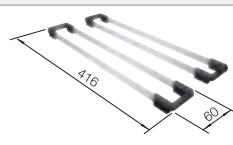

Top rails

235 906
£ 78.00

BLANCO UNIT with BLANCO CLARON 700-U

see page 195

see page 267