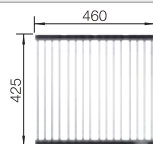

Cut out information supplied with bowls.

Cut out CNC files also available on www.blanco.co.uk for download, Universal handing

Suggested optional accessories

Food board

239 449
£ 48.00

Foldable Grid

238 482
£ 78.00