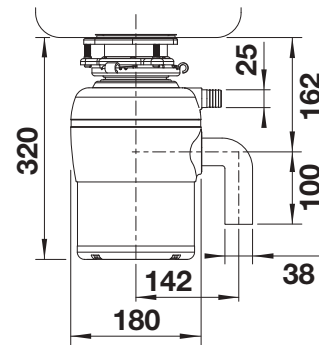

Power supply required

AC induction motor	Power plug type		List price £
 0.5 HP/ 230 V/ 50 Hz/ 10 A	UK 3 pin plug	456 438	£ 348.00

Technical drawing

3 1/2" sink outlet required, Product weight: 7.4 kg, Non-detachable 90 cm power cord, Reset-button on bottom of the FWD (note accessibility)