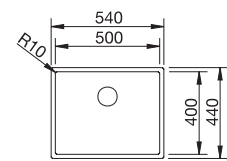

Universal handing
Technical note: The undermount bowl edge is not closed at the corners.

Scope of supply	InFino basket strainer without remote control

Waste and overflow fitting with space-saving pipe, 3 1/2" InFino basket strainer, fixing kit included