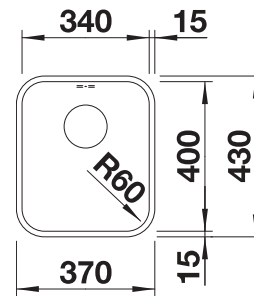

Technical drawing

Bowl Depth 175 mm

Corner radius: 60mm

Cut out information supplied with bowls.

Cut out CNC files also available on www.blanco.co.uk for download.

Suggested optional accessories

227 692
£ 48.00

227 697
£ 68.00

230 734
£ 48.00

BLANCO UNIT with BLANCO SUPRA 340-U

see page 239

see page 269