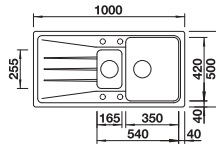

Scope of supply

Cut out: 980 x 480 x R15
Universal handing

Waste fitting with space-saving pipe, two 3½" basket strainers, ½ bowl non close basket strainer

Without drain remote control

Waste fitting with space-saving pipe, 3 ½" basket strainer