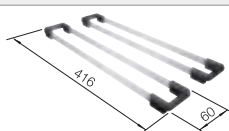

Stainless steel
sinks

600 mm

Suggested optional accessories

Foldable Grid

238 483
£ 88.00

Top rails

235 906
£ 78.00

BLANCO UNIT with BLANCO DIVON II 6 S-IF