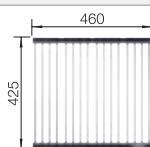

Foldable Grid

238 482
£ 78.00