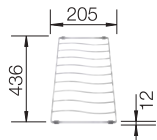

Technical drawing

R10

Stainless steel grid

Stainless steel drainer grid, waste fitting with space-saving pipe, 3 1/2" InFino basket strainer