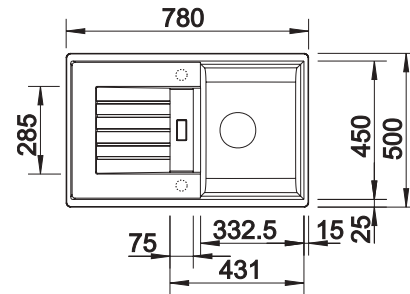

Technical drawing

○ Pre-drilled holes for tapping or drilling

Bowl Depth 190 mm

Cut out size: 760 x 480 x R15, Universal handing

SILGRANIT
sinks

450 mm

Suggested optional accessories

210 521
£ 78.00

225 362
£ 78.00

507 829
£ 58.00

BLANCO UNIT with BLANCO ZIA 45 S

see page 250

see page 269