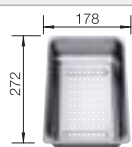

Multifunctional colander

220 736
£ 58.00