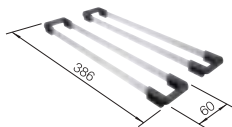

Scope of supply

InFino basket strainer
without remote control

2 x ETAGON rails

With ETAGON rails in stainless steel, waste fitting with space-saving pipe, 3 1/2" InFino basket strainer