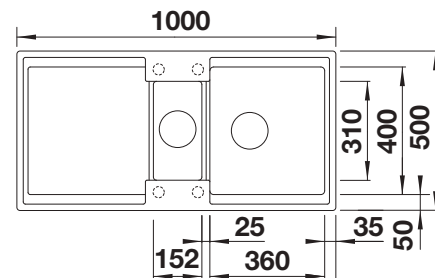

Pre-drilled holes for tapping or drilling
Bowl Depth 200/135 mm
Cut out size: 980 x 480 x R15

Suggested optional accessories

Chopping board

210521
£ 78.00

Food board

225362
£ 78.00

Sink Drainer 2-in-1

527644
£ 58.00