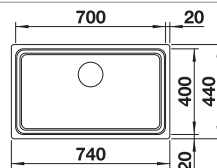

reddot award 2017
winner

cabinet size mm	800
BLANCO ETAGON 700-IF	
Flat rim IF 	
satin polish	524 272
List price £	£ 678.00
Bowl Depth	190 mm

Scope of supply InFino basket strainer without remote control 