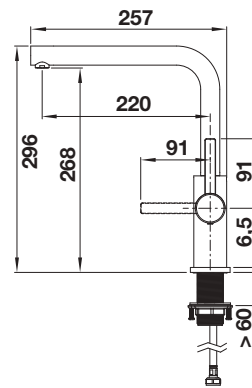

Technical drawing

Scope of supply

- Twin lever monobloc mixer tap
- WRAS approved fitting
- High arch spout
- ½" flexible connector pipes, 700 mm long
- Ceramic disc controls
- Stylish L shaped spout
- Suitable for low pressure gravity and pressure systems max 5.0 bar, min 0.3 bar
- Fit metal stabilising bracket, if required, item No. 513383