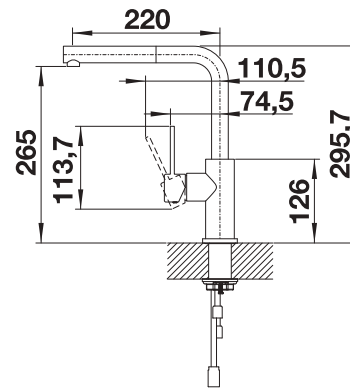

Technical drawing