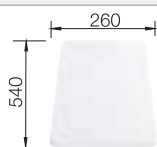

Cut out size: 760 x 480 x R15, Universal handing

SILGRANIT
sinks

450 mm

Suggested optional accessories

Chopping board

210 521
£ 78.00

Food board

225 362
£ 78.00