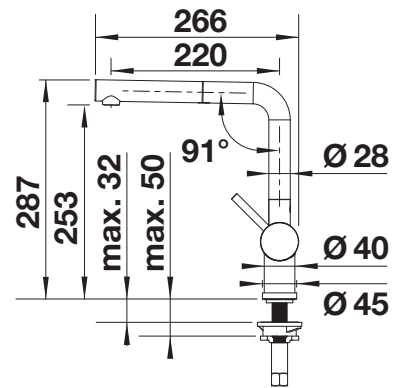

Technical drawing

Scope of supply

- Single lever monobloc mixer tap with pull-out spray rinse
- Ceramic disc control
- 3/8" flexible connector pipes, 450 mm long
- Patented jet regulator for markedly reduced scaling
- Requires balanced high pressure supply only, minimum 1.0 bar
- Fit metal stabilising bracket if required, item No. 513383

Mixer taps

Suggested optional accessories

Hose protection tidy

511 920
£ 14.00

Suggested soap dispenser

BLANCO LATO Soap dispenser

see page 261

Suggested remote control

Pop-up remote control

see page 303