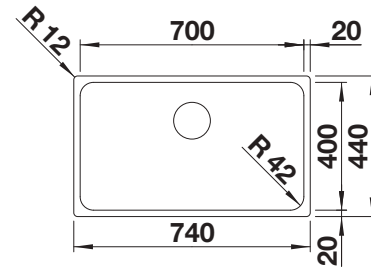

Bowl Depth 185 mm

Cut out information supplied with bowls.

Cut out CNC files also available on www.blanco.co.uk for download.

Suggested optional accessories

239 449
£ 48.00

514 238
£ 48.00

230 734
£ 48.00

BLANCO UNIT with BLANCO SOLIS 700-U

see page 235

see page 268