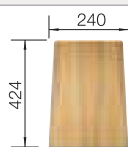

Food board

230 700
£ 98.00