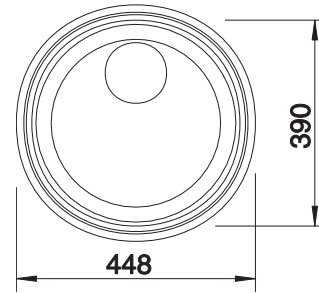

Flat rim IF

		Scope of supply		List price £
	brushed finish	w/o pop-up waste	514647	£ 198.00

Scope of supply

Waste fitting with space-saving pipe, 3 1/2" basket strainer

Technical drawing

Bowl Depth 165 mm
Cut out size: Diameter 434mm