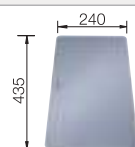

Chopping board

227 697
£ 68.00