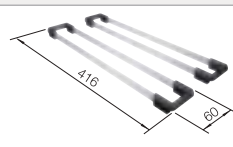

Top rails

235 906
£ 78.00

BLANCO UNIT with BLANCO ZEROX 700-IF Durinox

see page 195

see page 267