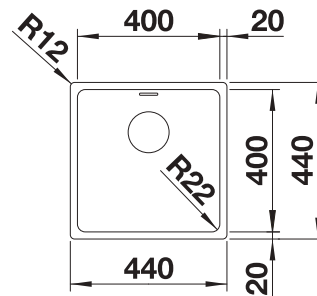

Bowl Depth 190 mm
Cut out size: 430 x 430 x R15
Universal handing

Suggested optional accessories

230 700
£ 98.00

227 692
£ 48.00

230 734
£ 48.00

BLANCO UNIT with BLANCO ANDANO 400-IF

see page 233

see page 268