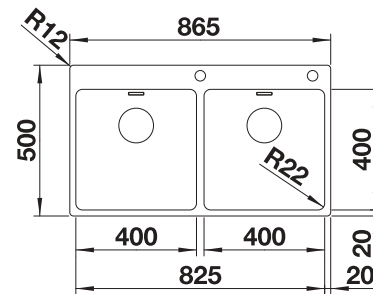

Bowl Depth 190/190 mm

Cut out: 855 x 490 x R15

No additional holes possible. For the installation of a soap dispenser the pop-up waste needs to be replaced by the soap dispenser and the pop-up device by the manual strainer.

Suggested optional accessories

230 700
£ 98.00

227 692
£ 48.00

235 906
£ 78.00

BLANCO UNIT with BLANCO ANDANO 400/400-IF/A

see page 218

see page 268