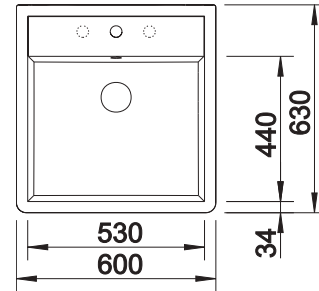

600 mm
cabinet size

In-between module

		Scope of supply		List price £
	crystal white gloss	w/o pop-up waste	514486	£ 448.00

Scope of supply

Waste fitting with space-saving pipe, 3 1/2" basket strainer

Technical drawing