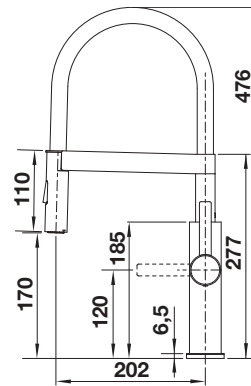

Technical drawing

Scope of supply

- 360° swivel spout for greater reach
- Ø35mm tap hole required
- With ceramic disc cartridge
- Requires balanced high pressure supply only, minimum 1.0 bar
- Black hose made of silicone
- 3/8" flexible connector pipes 700mm long for particularly easy and safe installation
- Fit metal stabilising bracket if required. Item number 513383