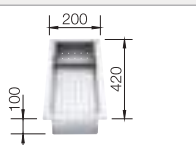

Suggested optional accessories

Multifunctional colander

219 649
£ 148.00