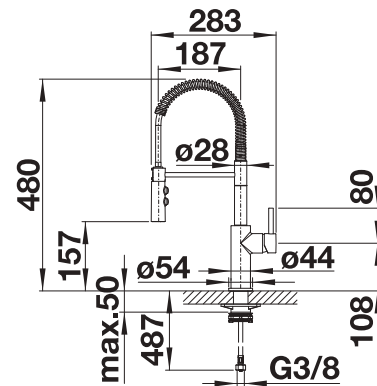

BLANCO CATRIS-S

- Semi-professional style mixer tap
- Classic design
- Flexible spout with a stainless steel spring on a movable spray
- Spray easily removable from the holder
- Variable jet options - aerated stream to powerful rinse spray
- Precise magnetic holder ensures convenient hose docking

High pressure

Pull-out dual spray

Extendable spray

Metallic surface			List price £
	chrome	High Pressure	521 476
			£ 338.00

Technical drawing

Scope of supply

- Spout can be swivelled by 360°
- Variable jet options - aerated stream to powerful rinse spray
- Ceramic disc control
- 3/8" flexible 450mm connection pipes
- Patented jet regulator for markedly reduced scaling
- Requires balanced high pressure supply only, minimum 1.0 bar
- Fit metal stabilising bracket if required, item No. 513383

Suggested soap dispenser

see page 261

Suggested remote control

see page 303