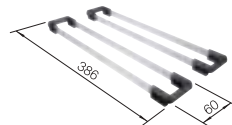

2 x ETAGON rails

Suggested optional accessories **BLANCO UNIT with BLANCO ETAGON 500-IF**

 Food board 230 700 £ 98.00	 Multifunctional colander 231 396 £ 78.00	 Wave drainer 230 734 £ 48.00

 BLANCO CHOICE Icona see page 195	 BLANCO FWD Max see page 267

Stainless steel bowls
600 mm