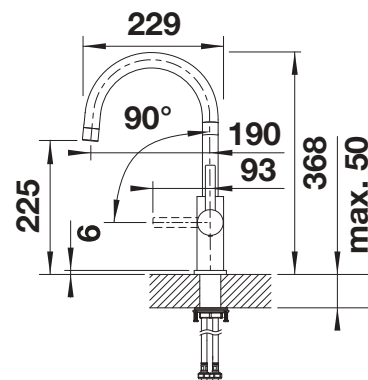

Technical drawing