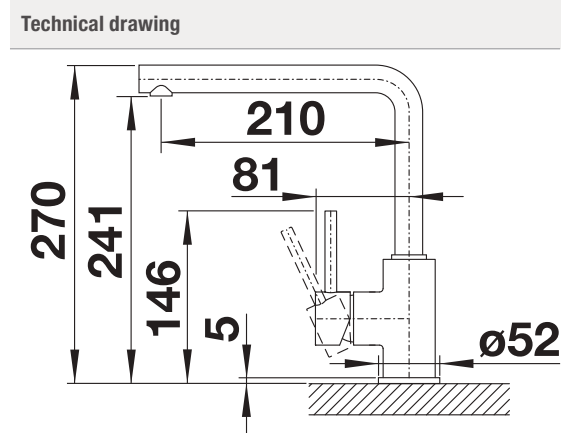

- Slender body with a straight-lined spout
- Stylish black matt surface finish
- Stylish L shaped spout
- For the easy filling of tall pots and vases

Special colours			List price £
	black matt	High Pressure	526 657
			£ 258.00

Scope of supply			
- Single lever monobloc mixer tap			
- Stylish L shaped spout			
- With ceramic disc control			
- WRAS approved fitting			
- ¾" flexible connector pipes, 350mm long			
- Requires balanced high pressure supply only, minimum 1.0 bar			
- Fit metal stabilising bracket if required, item No. 513383			

High pressure Solid spout