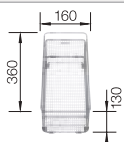

Suggested optional accessories

Multi-functional wire basket

223 297
£ 98.00