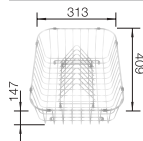

- Can be used in the sink or on the drainer surface
- Practical plate stacker built into design
- Made of high-quality easy-care stainless steel