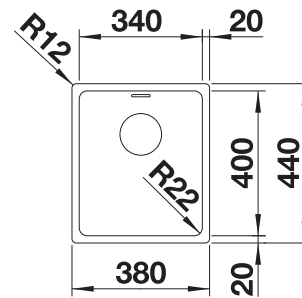

Technical drawing

Waste and overflow fitting with space-saving pipe, 3 1/2" basket strainer, fixing kit (sealing not included)

Bowl Depth 190 mm
Cut out size: 370 x 430 x R15
Universal handing

Suggested optional accessories