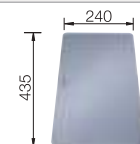

Chopping board

227 697
£ 68.00

BLANCO UNIT with BLANCO SUBLINE 340/160-U for Coloured Components