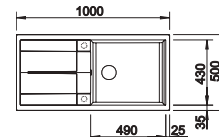

Cut out: 980 x 480 x R15
Bowl depth 190mm, Universal handing, German warehouse stock, please allow 10 working days

Scope of supply	With drain remote control
Stainless steel colander, Waste fitting with space-saving pipe, 2 x 3 1/2" basket strainers, plus remote control pop-up waste for main bowl	Waste fitting with space-saving pipe, 3 1/2" basket strainer plus remote control pop-up waste

Suggested optional accessories

 Chopping board 210 521 £ 78.00	 Food board 225 362 £ 78.00	 Multifunctional colander 217 796 £ 58.00

BLANCO UNIT with BLANCO METRA S

 BLANCO LANORA Twin see page 236	 BLANCO FWD Medium see page 268

SILGRANIT sinks
600 mm