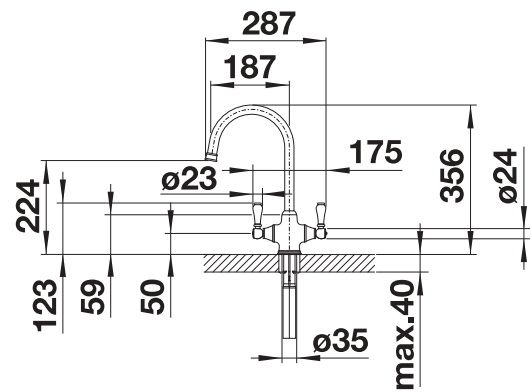

Technical drawing

Scope of supply

- Twin lever mixer tap
- WRAS approved fitting
- Classic design with modern functionality
- Suitable for low pressure gravity and pressure systems, max 5.0, min 0.3 bar
- Fit metal stabilising bracket if required, item No. 513383