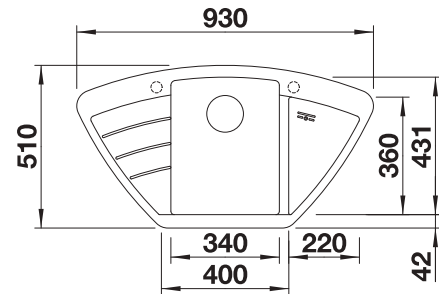

Technical drawing

○ Pre-drilled holes for tapping or drilling
Bowl Depth 180/27 mm
Cut out: Template provided with sink

Suggested optional accessories

223 297
£ 98.00

507 829
£ 58.00

BLANCO UNIT with BLANCO ZIA 9 E

see page 252

see page 269