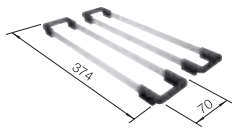

2 x ETAGON rails (ETAGON
Ceramic)

With ETAGON rails in stainless steel, waste fitting with space-saving pipe, 3 1/2" InFino basket strainer