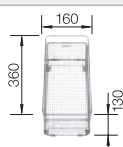

Multi-functional wire basket

223 297
£ 98.00