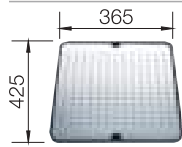

- When placed on the worktop, the draining tray can replace a fixed drainer
- Provides enough room for drip-drying items
- Made of high-quality plastic with a stainless steel insert
- Ideal when combined with a single or double bowl

Draining tray

513485

List price £

£ 98.00