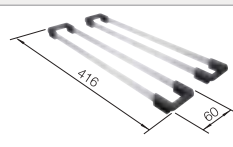

Top rails

235 906
£ 78.00

BLANCO UNIT with BLANCO DIVON II 8 S-IF

see page 195

see page 267