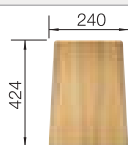

Food board

230 700
£ 98.00