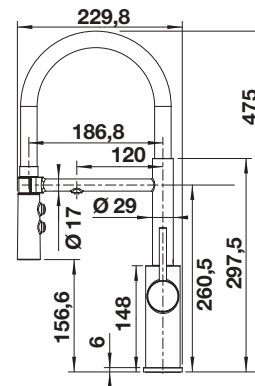

Technical drawing

Scope of supply

Mixer tap:

1. 360° swivel spout for greater reach
   - Ø 35 mm tap hole required
   - Black hose made of silicone
   - 3/8" flexible connection pipes with a length of 700 mm
   - Patented jet regulator for markedly reduced scaling
   - Requires balanced high pressure supply only, minimum 1.0 bar
2. Filter system not included.

Mixer taps

Suggested optional accessories

BLANCO Drink Filter Set Soft L

527 453
£ 348.00

Suggested soap dispenser

BLANCO LATO Soap dispenser

see page 261

Suggested remote control

Pop-up control

see page 303