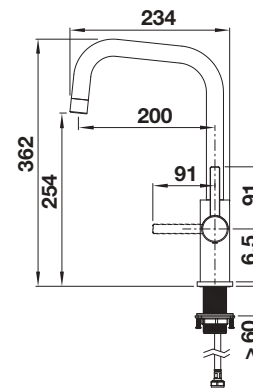

Technical drawing

Scope of supply

- Twin lever monobloc mixer tap
- WRAS approved fitting
- High arch spout
- Ceramic disc controls
- 1/2" flexible connector pipes, 700 mm long for easier installation
- Stylish J shaped spout
- Suitable for low pressure gravity and pressure systems max 5.0 bar, min 0.3 bar
- Fit metal stabilising bracket if required, item No. 513383