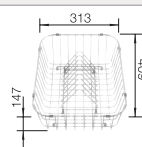

Chopping board

210 521
£ 78.00

Food board

225 362
£ 78.00

Crockery basket with plate stack

507 829
£ 58.00

BLANCO UNIT with BLANCO LEGRA 45 S

BLANCO CAMIA