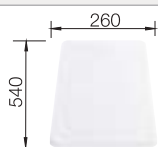

Chopping board

210 521
£ 78.00

Food board

225 362
£ 78.00

Crockery basket with plate stack

507 829
£ 58.00

BLANCO UNIT with BLANCO LEGRA 45 S

BLANCO CAMIA