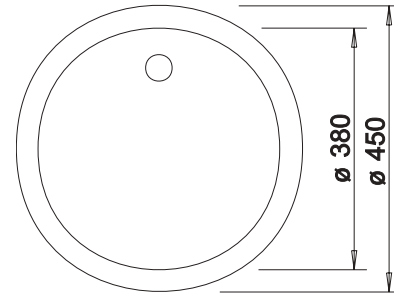

Technical drawing

Bowl Depth 165 mm

Bowl depth 165mm, Cut out size: Diameter 430mm, German warehouse stock, please allow 10 working days

Suggested optional accessories

220574
£ 48.00

218421
£ 58.00

BLANCO UNIT with BLANCORONDO

see page 239

see page 269