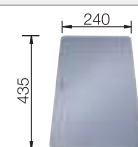

Bowl Depth 200 mm

Cut out size: 500 x 400 x R20, Universal handing

Suggested optional accessories

Food board

230 700
£ 98.00

Multifunctional colander

227 689
£ 58.00

Chopping board