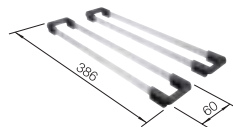

2 x ETAGON rails

Technical drawing

R20