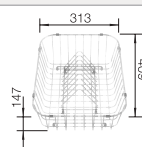

Bowl Depth 195 mm
Cut out size: 762 x 492 x R15
Please state hand of bowl

Stainless steel
sinks

400 mm

Suggested optional accessories

Chopping board

210 521
£ 78.00

Food board

225 362
£ 78.00