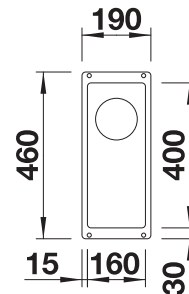

Bowl Depth 130 mm

Cut out: 160 x 400 x R10

Note: Please order waste connections for combinations of two individual bowls separately.