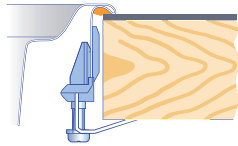

Stainless steel