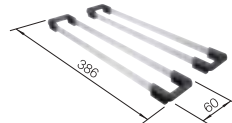

2 x ETAGON rails

Suggested optional accessories **BLANCO UNIT with BLANCO ETAGON 500-IF/A**

  Food board 239 449 £ 48.00	 Multifunctional colander 231 396 £ 78.00	 Foldable Grid 238 482 £ 78.00

  BLANCO CHOICE Icona see page 195	 BLANCO FWD Max see page 267