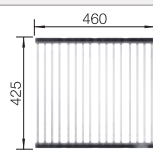

Foldable Grid

238 482
£ 78.00