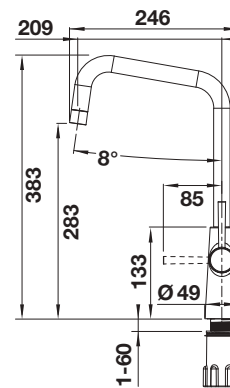

Technical drawing

Scope of supply

- Twin lever monobloc mixer tap
- WRAS approved fitting
- High arch spout
- Stylish J shaped spout
- Ceramic disc controls
- 1/2" flexible connector pipes, 700 mm long
- Suitable for low pressure gravity and pressure systems max 5.0 bar, min 0.3 bar
- Fit metal stabilising bracket if required, item No. 513383

Suggested soap dispenser

see page 261