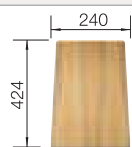

Suggested optional accessories

Food board

230 700
£ 98.00