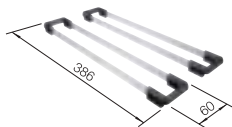

Technical drawing

R20

2 x ETAGON rails

With ETAGON rails in stainless steel, waste fitting with space-saving pipe, 3 1/2" InFino basket strainer