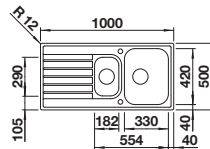

Scope of supply	Without drain remote control	
Cut out size: 982 x 482 x R15 Universal handing	Waste fitting kit, 2 x 3 ½" basket strainer	Waste fitting, 3 ½" basket strainer

Stainless steel sinks
600 mm

Suggested optional accessories			BLANCO UNIT with BLANCO LIVIT	
 197 307	 313 147 409	 260 540		
Stainless Steel colander 240 729 £ 58.00	Crockery basket with plate stack 507 829 £ 58.00	Chopping board 210 521 £ 78.00	BLANCO MAX II see page 239	BLANCO FWD Medium see page 268