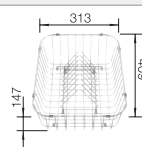

Cut out size: 928 x 478 x R15, Universal handing

Stainless steel sinks

500 mm

Suggested optional accessories

Chopping board

210521
£ 78.00

Food board

225362
£ 78.00