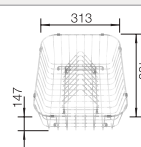

Cut out size: 840 x 480 x R15, Universal handing

Suggested optional accessories

Chopping board

210 521
£ 78.00

Food board

225 362
£ 78.00

Crockery basket with plate stack

507 829
£ 58.00