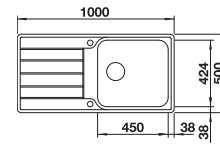

Scope of supply	InFino basket strainer with remote control
Cut out: 980 x 480 x R15 Universal handing	Waste kit with space-saving pipe, 2 x 3 1/2" InFino basket strainer with drain remote control (PushControl) for the main bowl
	Waste kit with space-saving pipe, 1 x 3 1/2" InFino basket strainer with drain remote control (PushControl)

Stainless steel sinks

600 mm