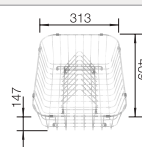

Crockery basket with plate stack

507 829
£ 58.00