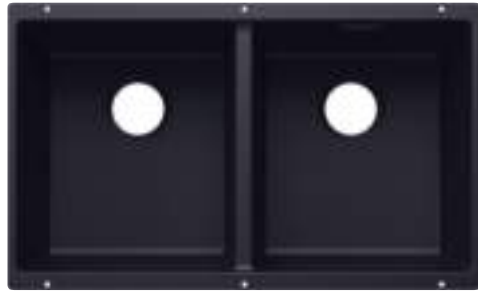

BLANCO SELECT II 40/1 Combi

see page 272

BLANCO SUBLINE 350/350-U for Coloured Components

SILGRANIT

SILGRANIT
bowls

800 mm

- Undermount bowl for discerning demands on design
- Timelessly elegant, contoured bowl design
- High quality features with covered C-overflow and InFino drain system – elegantly integrated and easy-care
- Maximum colour flexibility by choosing complementing waste fitting set in satin gold, black matt, satin dark steel or satin platinum metal finishes
- Waste and coloured component set - needs to be ordered separately