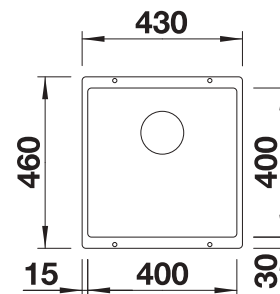

Technical drawing

R10

Bowl Depth 190 mm
Cut out radius: 10 mm

Note: Drainage components must be ordered separately.
Note: Please order waste connections for combinations of two individual bowls separately.

Suggested optional accessories

230 700
£ 98.00

227 697
£ 68.00

227 689
£ 58.00

BLANCO UNIT with BLANCO SUBLINE 400-U for Coloured Components

see page 228

see page 268