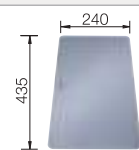

Bowl Depth 175 mm

Cut out size: 430 x 490 x R60

Universal handing. Single hole for tap, not compatible with pop up waste

Suggested optional accessories

Multifunctional colander

227 692
£ 48.00

Chopping board