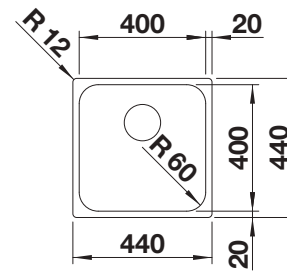

Technical drawing

Bowl Depth 175 mm

Cut out size: 430 x 430 x R60

Universal handing

Stainless steel
bowls

450 mm