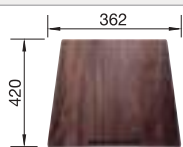

Bowl Depth 185 mm

German warehouse stock, allow 10 working days.

Cut out information supplied with bowls.

Cut out CNC files also available on www.blanco.co.uk for download.

Suggested optional accessories

Food board