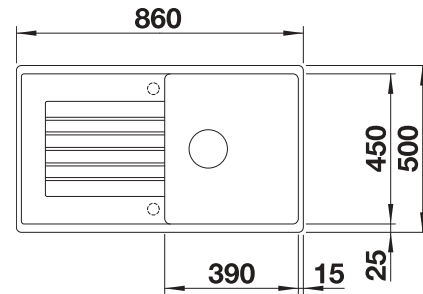

Technical drawing

○ Pre-drilled holes for tapping or drilling

Bowl Depth 190 mm

Cut out size: 840 x 480 x R15, Universal handing

SILGRANIT
sinks

500 mm

Suggested optional accessories

210521
£ 78.00

225362
£ 78.00

507829
£ 58.00

BLANCO UNIT with BLANCO ZIA 5 S

see page 250

see page 269