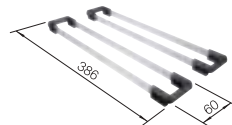

2 x ETAGON rails

Suggested optional accessories **BLANCO UNIT with BLANCO ETAGON 700-IF/A**

 Food board 239 449 £ 48.00	 Multifunctional colander 231 396 £ 78.00	 Foldable Grid 238 482 £ 78.00

 BLANCO CHOICE Icona see page 195	 BLANCO FWD Max see page 267

Stainless steel bowls

800 mm