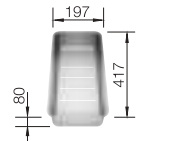

Multifunctional colander

InFino basket strainer with remote control