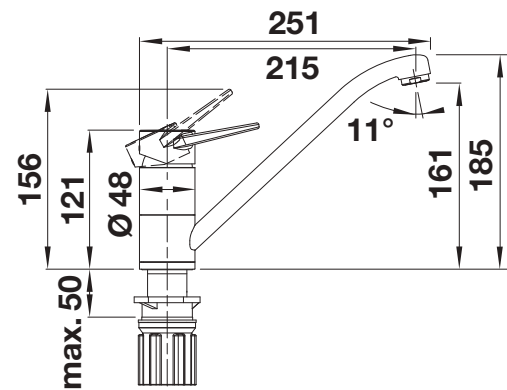

Technical drawing

Scope of supply

- Single top lever monobloc mixer tap
- WRAS approved fitting
- Extra long reach spout
- ½" flexible connector pipes, 550 mm long
- Ceramic disc control
- Suitable for low pressure gravity and pressure systems max 5.0 bar, min 1.0 bar
- Fit metal stabilising bracket if required, item No. 513383

Suggested soap dispenser

see page 261