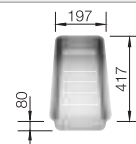

Multifunctional colander

227 692
£ 48.00