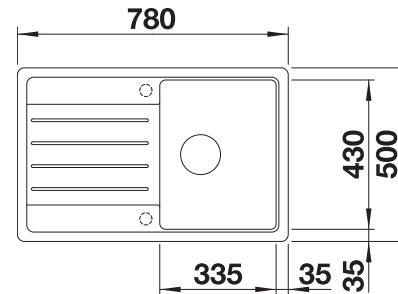

Technical drawing

○ Pre-drilled holes for tapping or drilling

Bowl Depth 190 mm

Cut out size: 760 x 480 x R15

Universal handing

Suggested optional accessories

210 521
£ 78.00

225 362
£ 78.00

507 829
£ 58.00

BLANCO UNIT with BLANCO LEGRA 45 S

see page 250

see page 269