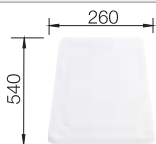

Suggested optional accessories

Chopping board

210521
£ 78.00