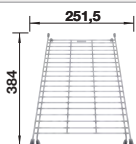

Suggested optional accessories

Universal floating grid

234 795

£ 68.00