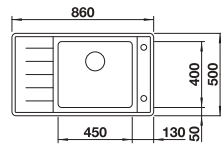

Cut out size: 836 x 476 x R15
Please state hand of bowl

Cut out size: 836 x 476 x R15
Please state hand of bowl

Cut out size: 976 x 476 x R15
Please state hand of bowl

Cut out size: 976 x 476 x R15
Please state hand of bowl