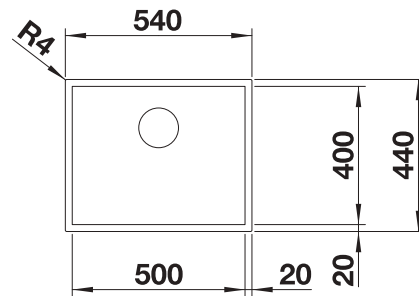

Bowl Depth 175 mm

German warehouse stock, allow 10 working days.

Cut out information supplied with bowls.

Cut out CNC files also available on www.blanco.co.uk for download.

Suggested optional accessories

Food board