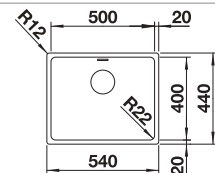

Cut out size: 530 x 430 x R15
Universal handing

Scope of supply			InFino basket strainer without remote control
	Waste and overflow fitting with space-saving pipe, 3 1/2" InFino basket strainer, fixing kit included	Waste and overflow fitting with space-saving pipe, 3 1/2" InFino basket strainer, fixing kit included	Waste and overflow fitting with space-saving pipe, 3 1/2" basket strainer, fixing kit (sealing not included)

Suggested optional accessories			BLANCO UNIT with BLANCO ANDANO-IF	
Chopping board	Multifunctional colander	Multi-functional wire basket	BLANCO SONEA-S Flexo	BLANCO FWD Medium
227 697 £ 68.00	227 692 £ 48.00	223 297 £ 98.00	see page 218	see page 268