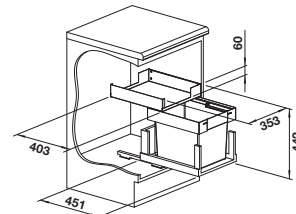

- The meticulously designed solution for BLANCO drink.systems: making good use of the base cabinet space thanks to the harmonious interaction of all system components
- Particularly good access to the water conditioning unit for changing the filter or CO2 cylinders
- Everything in one place: the integrated shelf provides room for 4 x CO2 cylinders
- All of the system components have a matching design
- All parts are easy to clean thanks to the generous and smooth surfaces

NEW

reddot winner 2021

cabinet size mm	600	600
BLANCO SELECT II	40/2 Combi	40/1 Combi
	527854	526304
List price £	£ 478.00	£ 448.00
Capacity bins	13 l	30 l