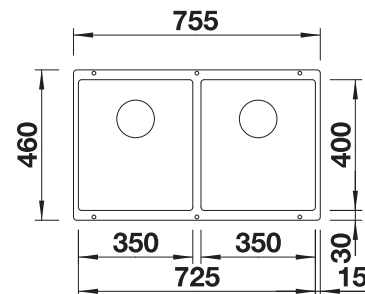

Bowl Depth 200/200 mm

Cut out radius: 10 mm

Note: Drainage components must be ordered separately.

Suggested optional accessories

Top rails

235 906
£ 78.00

Food board

230 700
£ 98.00

Chopping board

227 697
£ 68.00

BLANCO UNIT with BLANCO SUBLINE 350/350-U for Coloured Components

BLANCO LINUS-S

see page 228

BLANCO FWD Medium

see page 268