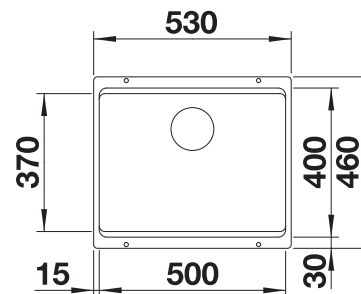

Bowl Depth 200 mm

Cut out radius: 20 mm

Note: Drainage components must be ordered separately.

Suggested optional accessories

Food board

230 700
£ 98.00

Chopping board

227 697
£ 68.00

Multifunctional colander

227 689
£ 58.00

BLANCO UNIT with BLANCO ETAGON 500-U for Coloured Components

BLANCO CHOICE Icona

see page 195

BLANCO FWD Max

see page 267