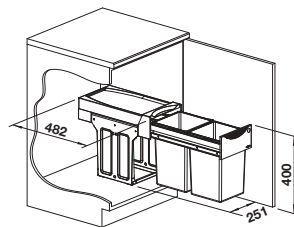

- Large waste volume despite compact dimensions
- Can be flexibly positioned in the base cabinet
- Easy to install on the floor using just four screws
- Extremely sturdy thanks to the U-shaped steel sheet profile
- The bins can be easily removed by lifting upwards
- Functional design made of high-quality plastic
- Can be used in any base cabinet 300mm or greater

cabinet size mm	300
BLANCO BOTTON II 30/2	
	526376
List price £	£ 128.00
Capacity bins	30 l