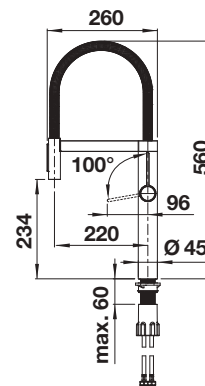

Technical drawing

Scope of supply

- Easy and fast professional mixer tap installation with BLANCOlock
- Metal sheathed spray-hose
- 950 mm flexible connection pipes with 3/8" nut for easier installation
- 180° swivel spout for greater reach
- Ø 35 mm tap hole required
- Requires balanced high pressure supply only, minimum 1.0 bar
- Fit metal stabilising bracket if required, item No. 513383
- Easy and fast professional mixer tap installation with the BLANCOlock

Suggested soap dispenser

see page 261