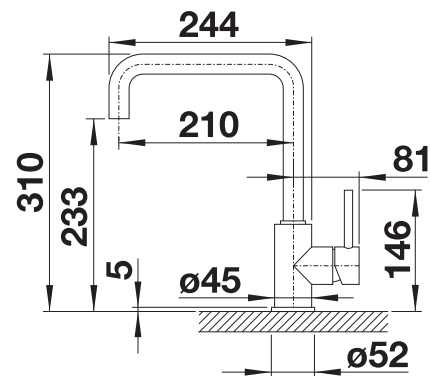

Technical drawing