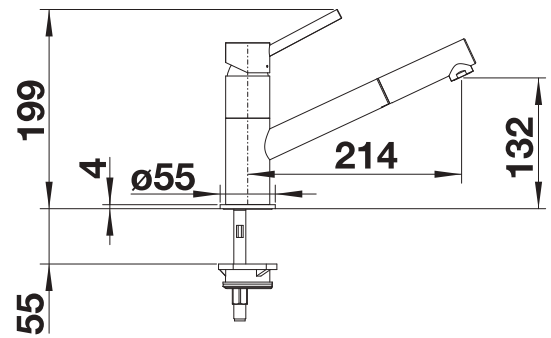

Technical drawing

Scope of supply

- Single lever monobloc mixer tap with pull out spray
- Ø35mm tap hole required
- With ceramic disc cartridge
- 3/8" flexible 350mm connector pipes for particularly easy installation
- Requires balanced high pressure supply only, minimum of 1.0 bar
- Fit metal stabilising bracket if required, item No. 513383

Mixer taps

Suggested optional accessories

Hose protection tidy

511 920
£ 14.00

Suggested soap dispenser

BLANCO LATO Soap dispenser

see page 261