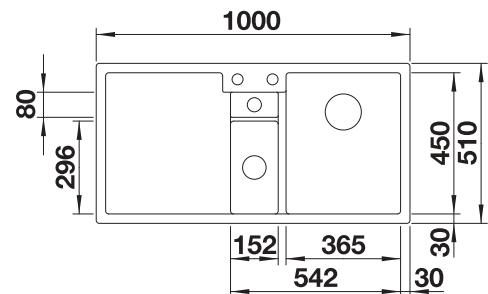

Bowl Depth 190/155/45 mm

Bowl depth 190/155/45 mm

Cut out: 984 x 494 x R15

Right hand bowl only

German warehouse stock, please allow 10 working days

Suggested optional accessories

235 844
£ 98.00

235 866
£ 28.00

BLANCO UNIT with BLANCO COLLECTIS 6 S

see page 218

see page 268