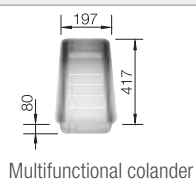

Technical drawing

Bowl Depth 175 mm

Corner radius: 60mm

Cut out information supplied with bowls.

Cut out CNC files also available on www.blanco.co.uk for download.

Stainless steel
bowls

600 mm

Suggested optional accessories