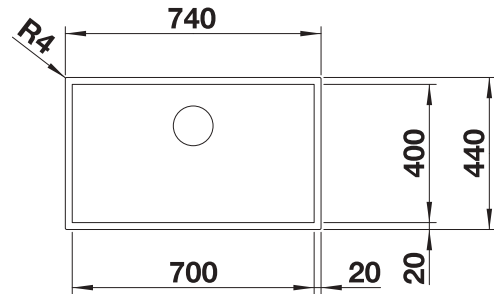

800 mm
cabinet size

Flat rim IF

		Scope of supply		List price £
	Durinox	w/o pop-up waste	523 099	£ 898.00

Scope of supply **InFino basket strainer without remote control** 

Technical drawing

R0

Manually operated Waste and overflow fitting with space saving pipe, 3 1/2" InFino basket strainer, fixing element set.