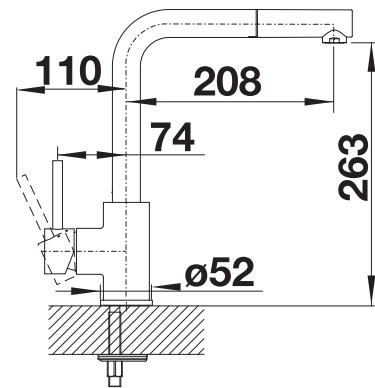

Technical drawing

Scope of supply

- Single lever monobloc mixer tap with pull out spray hose
- Ø35mm tap hole required
- With ceramic disc cartridge
- 3/8" flexible connector pipes, 350mm long
- Requires balanced high pressure supply only, minimum 1.0 bar
- Fit metal stabilising bracket if required, item No. 513383

Suggested optional accessories

Hose protection tidy

511 920
£ 14.00

Suggested soap dispenser

BLANCO LATO Soap dispenser

see page 261