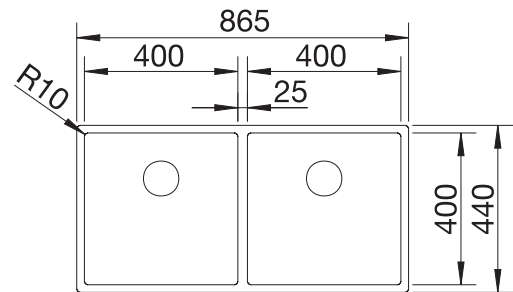

Bowl Depth 190/190 mm

Cut out: Template provided

Technical note: The undermount bowl edge is not closed at the corners.

Suggested optional accessories

219649
£ 148.00

238482
£ 78.00

223297
£ 98.00

BLANCO UNIT with BLANCO CLARON 400/400-U

see page 195

see page 267