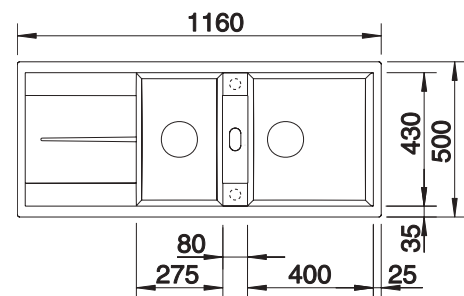

Technical drawing

Pre-drilled holes for tapping or drilling
Bowl Depth 190/190 mm
Cut out size: 1140 x 480 x R15, Universal handing

Suggested optional accessories

225 362
£ 78.00

210 521
£ 78.00

235 866
£ 28.00

BLANCO UNIT with BLANCO METRA 8 S

see page 237

see page 268