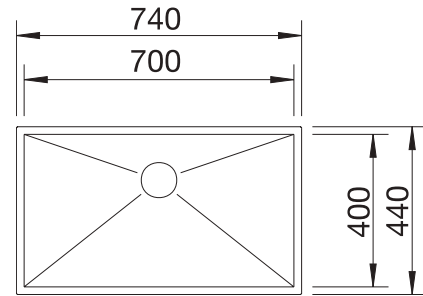

Bowl Depth 185 mm

Cut out information supplied with bowls.

Cut out CNC files also available on www.blanco.co.uk for download.

Stainless steel
bowls

800 mm

Suggested optional accessories

223 074
£ 198.00

219 649
£ 148.00

223 067
£ 218.00

BLANCO UNIT with BLANCO ZEROX 700-U

see page 195

see page 267