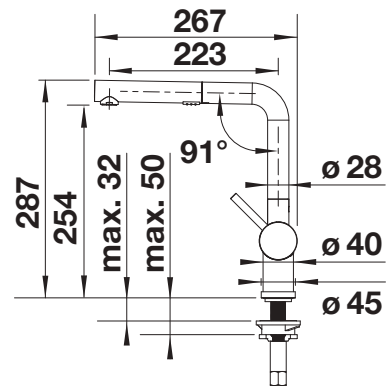

Technical drawing

Scope of supply

- Single lever monobloc mixer tap with pull-out spray rinse
- Ceramic disc control
- 3/8" flexible connector pipes, 450 mm long
- Patented jet regulator for markedly reduced scaling
- Requires balanced high pressure supply only, minimum 1.0 bar
- Fit metal stabilising bracket if required, item No. 513383

Suggested optional accessories

Hose protection tidy

511 920
£ 14.00

Suggested soap dispenser

BLANCO LATO Soap dispenser

see page 261

Suggested remote control

Pop-up control

see page 303