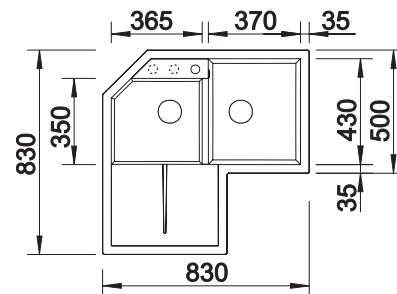

SILGRANIT
sinks

900x900 mm

Scope of supply

Waste fitting with space-saving pipe, two 3 1/2" basket strainers, German warehouse stock, please allow 10 working days

Technical drawing

R8

○ Pre-drilled holes for tapping or drilling
Bowl Depth 190/130 mm
Right hand bowl only, Cut out size: Template provided