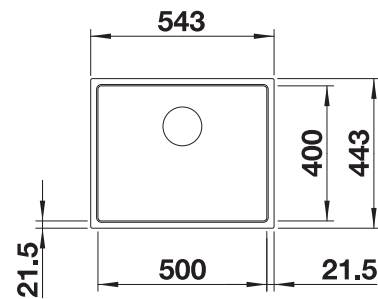

Technical drawing

R14

Waste fitting with space-saving pipe, 3 1/2" InFino basket strainer

Bowl Depth 190 mm

Cut out size: 532 x 432 x R10, Universal handing

Suggested optional accessories

Top rails

235 906
£ 78.00

Food board

230 700
£ 98.00

Multifunctional colander

227 689
£ 58.00

BLANCO UNIT with BLANCO SUBLINE 500-IF SteelFrame

BLANCO drink.hot TAMPERA

see page 199

BLANCO FWD Medium

see page 268