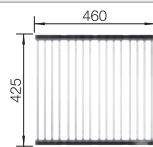

Foldable Grid

238 482
£ 78.00