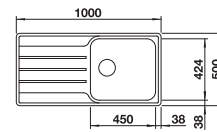

Scope of supply **Without drain remote control**

Waste fitting with space-saving pipe, 3 1/2" basket strainer
Planning Note:
Cut out size: 980 x 480 x R15
Universal handing

Suggested optional accessories

Stainless Steel colander
240 729
£ 58.00

Crockery basket with plate stack
507 829
£ 58.00

BLANCO UNIT with BLANCO LEMIS S-IF

BLANCO JANDORA Twin
see page 238

BLANCO FWD Medium
see page 268

Stainless steel sinks
600 mm