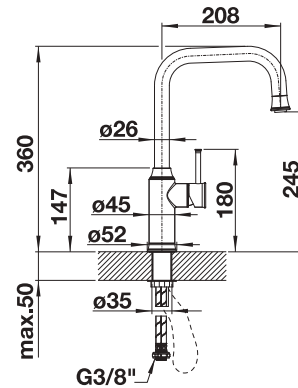

Technical drawing

Scope of supply

- Single lever monobloc mixer tap with pull-out tap head on a flexi-hose
- Ceramic disc control
- Textile covered spray hose
- 3/8" flexible connector pipes, 450 mm long
- Requires balanced high pressure supply only, minimum 2.0 bar
- Fit metal stabilising bracket if required, item No. 513383

Suggested optional accessories

Hose protection tidy

511 920
£ 14.00

Suggested soap dispenser

BLANCO LIVIA Soap dispenser
see page 260

Suggested remote control

LIVIA Pop-up control, Chrome
see page 303