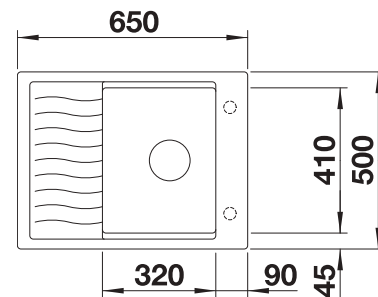

○ Pre-drilled holes for tapping or drilling

Bowl Depth 190 mm

Cut out: 630 x 480 x R15, Universal handing, German warehouse stock, please allow 10 working days

Suggested optional accessories

210 521
£ 78.00

225 362
£ 78.00

507 829
£ 58.00

BLANCO UNIT with BLANCO ELON 45 S

see page 236

see page 268