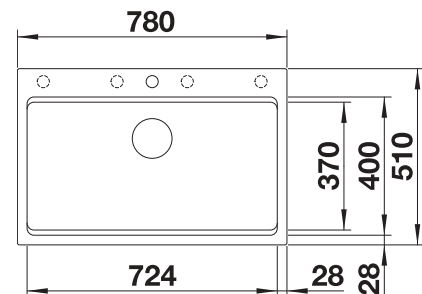

Pre-drilled holes for tapping or drilling

Bowl Depth 220 mm

Cut out: Details provided

Bowl depth 200mm, Universal handing, German warehouse stock, please allow 10 working days

Suggested optional accessories

230 700
£ 98.00

230 734
£ 48.00

BLANCO UNIT with BLANCO ETAGON 8

see page 195

see page 267