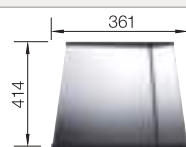

Bowl Depth 190 mm
Cut out: Template provided
Universal handing

Suggested optional accessories

Food board

223 074
£ 198.00

Multifunctional colander

219 649
£ 148.00

Lay-on drainer

223 067
£ 218.00