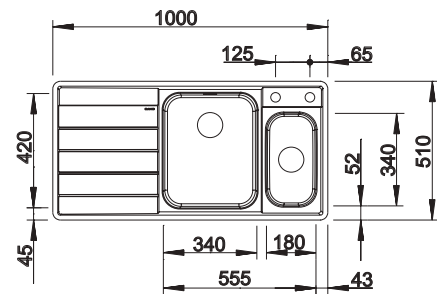

Technical drawing

Bowl Depth 190/130 mm
Cut out size: 979 x 489 x R15, Please state hand of bowl

Stainless steel
sinks

600 mm