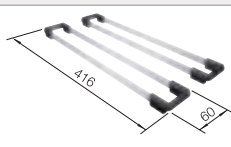

Top rails

235 906
£ 78.00