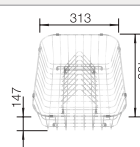

210 521
£ 78.00

Food board

225 362
£ 78.00

Crockery basket with plate stack

507 829
£ 58.00

BLANCO UNIT with BLANCO ELON 45 S

BLANCO LANORA Twin

see page 236