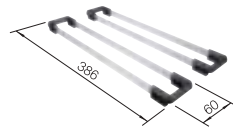

2 x ETAGON rails

Suggested optional accessories **BLANCO UNIT with BLANCO ETAGON 500-U**

 Food board 230 700 £ 98.00	 Multifunctional colander 231 396 £ 78.00	 Foldable Grid 238 482 £ 78.00

 BLANCO CHOICE Icona see page 195	 BLANCO FWD Max see page 267

Stainless steel bowls
600 mm