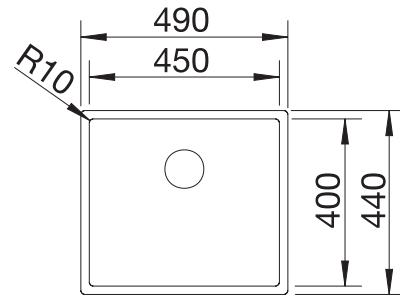

Bowl Depth 190 mm

Cut out: Template provided

Technical note: The undermount bowl edge is not closed at the corners.

Stainless steel
bowls

500 mm

Suggested optional accessories

223 074
£ 198.00

219 649
£ 148.00

235 906
£ 78.00

BLANCO UNIT with BLANCO CLARON 450-U

see page 195

see page 267