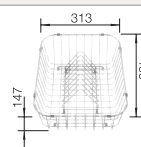

Cut out size: 760 x 480 x R15, Universal handing

SILGRANIT
sinks

450 mm

Suggested optional accessories

Chopping board

210 521
£ 78.00

Food board

225 362
£ 78.00