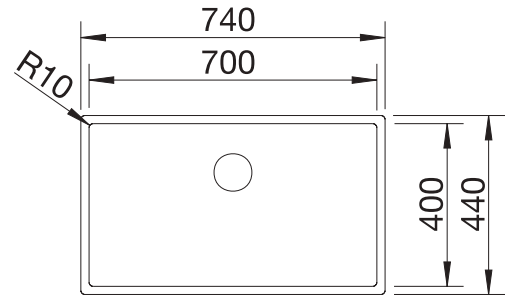

Bowl Depth 190 mm

Stainless steel
bowls

800 mm

Suggested optional accessories

223 074
£ 198.00

223 067
£ 218.00

238 482
£ 78.00

BLANCO UNIT with BLANCO CLARON 700-U Dark Steel Edition

see page 212

see page 267