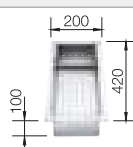

Multifunctional colander

219 649
£ 148.00