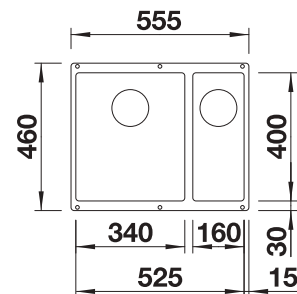

Bowl Depth 190/130 mm

Cut out radius: 10 mm

Note: Drainage components must be ordered separately.

Suggested optional accessories

Top rails

235 906
£ 78.00

Food board

230 700
£ 98.00

Chopping board

227 697
£ 68.00

BLANCO UNIT with BLANCO SUBLINE 340/160-U for Coloured Components

BLANCO LINUS-S

see page 228

BLANCO FWD Medium

see page 268