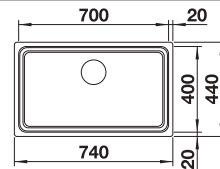

cabinet size mm	800
BLANCO ETAGON 700-U	
Undermount installation 	
satin polish	524 270
List price £	£ 688.00
Bowl Depth	190 mm

Scope of supply **InFino basket strainer without remote control** 

With ETAGON rails in stainless steel, waste fitting with space-saving pipe, 3 1/2" InFino basket strainer
Cut out size: Template provided with sink
Universal handing