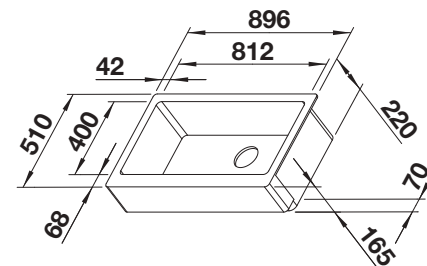

Bowl Depth 220 mm

Please note the installation details and cut-out information

Farmhouse
bowls

Suggested optional accessories

Universal floating grid

234 795

£ 68.00

BLANCO UNIT with BLANCO VINTERA XL 9

BLANCO CHOICE Icona

see page 195

BLANCO FWD Max

see page 267