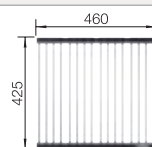

Foldable Grid

238 482
£ 78.00