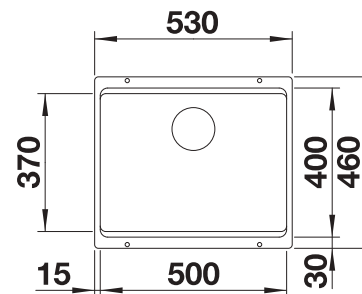

Bowl Depth 200 mm

Cut out size: 500 x 400 x R20, Universal handing

Suggested optional accessories

Food board

230 700
£ 98.00

Multifunctional colander

227 689
£ 58.00

Chopping board