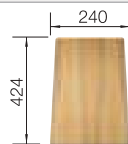

Food board

230700
£ 98.00