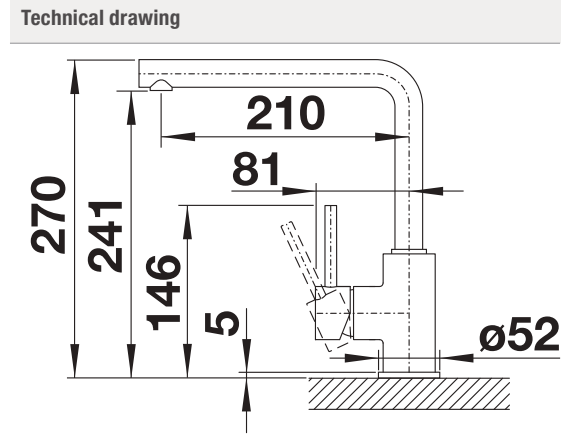

High pressure  Solid spout 

BLANCO MILA

- Slender body with a straight-lined spout
- Stylish black matt surface finish
- Stylish L shaped spout
- For the easy filling of tall pots and vases

Special colours			List price £
	black matt	High Pressure	526 657
			£ 258.00