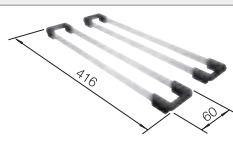

Cut out size: 836 x 476 x R15
Please state hand of bowl

Multifunctional colander

InFino basket strainer with remote control 

Suggested optional accessories

Chopping board glass

232 846
£ 98.00

Top rails

235 906
£ 78.00