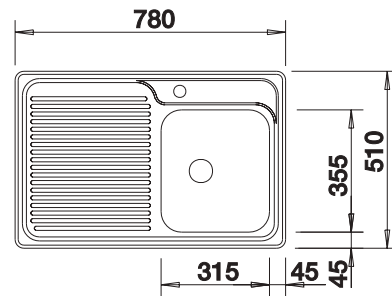

Bowl Depth 195 mm
Cut out size: 762 x 492 x R15
Please state hand of bowl

Stainless steel
sinks

400 mm

Suggested optional accessories

Chopping board

210 521
£ 78.00

Food board

225 362
£ 78.00