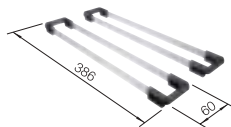

Technical drawing

2 x ETAGON rails

With ETAGON rails in stainless steel, waste fitting with space-saving pipe, 3 1/2" InFino basket strainer