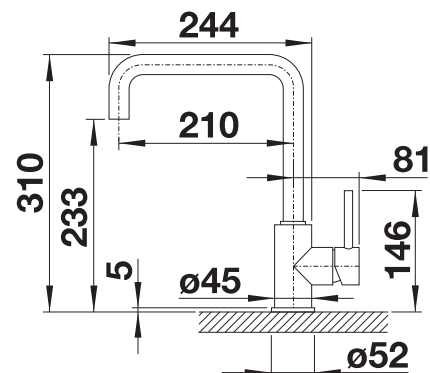

Technical drawing