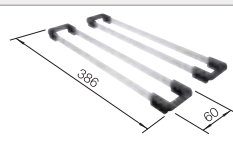

2 x ETAGON rails

234 164

BLANCO UNIT with BLANCO DIVON II 5 S-IF

see page 195

see page 267