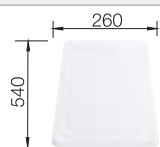

Suggested optional accessories

Chopping board

210 521
£ 78.00