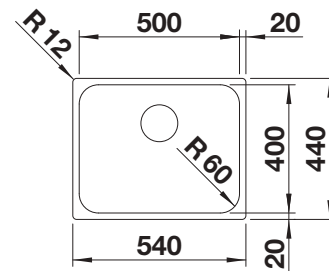

Technical drawing

Bowl Depth 175 mm
Cut out size: 530 x 430 x R60

Universal handing

Stainless steel
bowls

600 mm

Suggested optional accessories

227 692
£ 48.00

227 697
£ 68.00

BLANCO UNIT with BLANCO SUPRA 500-IF

see page 239

see page 269