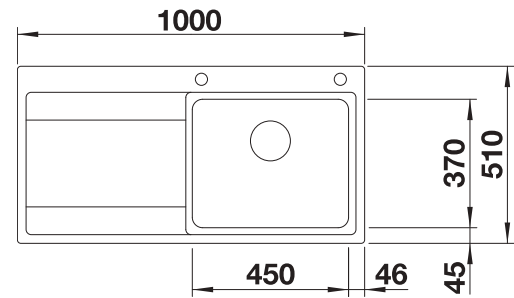

Bowl Depth 195 mm

Cut out size: Template provided, Please state hand of bowl

Stainless steel
sinks

500 mm

Suggested optional accessories

231 396
£ 78.00

238 483
£ 88.00

234 164

BLANCO UNIT with BLANCO DIVON II 5 S-IF

see page 195

see page 267