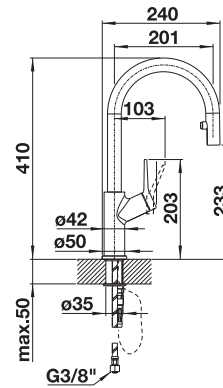

Technical drawing

Scope of supply

- Single lever monobloc mixer tap
- High long reach swan neck spout
- Concealed pull-out two-spray hose with change-over function
- With ceramic disc cartridge
- 3/8" flexible connector pipes, 450mm long
- Requires a balanced high pressure supply only, minimum 2.0 bar
- Fit metal stabilising bracket if required, item No. 513383

Mixer taps

Suggested optional accessories

Hose protection tidy

511 920
£ 14.00

Suggested soap dispenser

BLANCO LATO Soap dispenser

see page 261

Suggested remote control

Pop-up control

see page 303