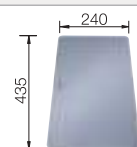

Bowl Depth 200 mm

Cut out size: 700 x 400 x R20, Universal handing

Suggested optional accessories

Food board

230 700
£ 98.00

Chopping board

227 697
£ 68.00

Multifunctional colander