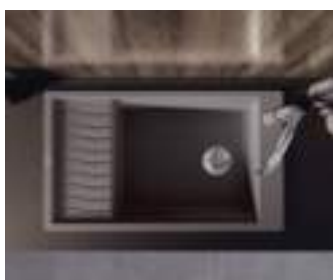

coffee

Make a stylish statement in the kitchen.

Coordinating the colours of the mixer tap and the sink makes each BLANCO UNIT unique. Silgranit-look mixer taps can be combined with Silgranit sinks in colour-coordinated match. Mixer taps in different finishes set particularly harmonious accents, giving the kitchen a special flair with the BLANCO UNIT at its heart.