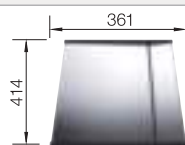

Lay-on drainer

223 067
£ 218.00