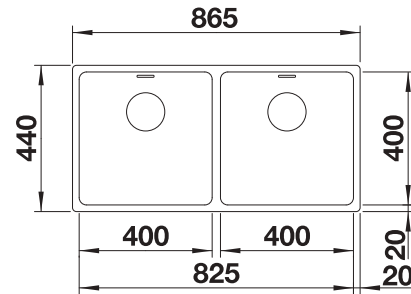

Technical drawing **R22**

Waste and overflow fitting with space-saving pipe, 3 1/2" InFino basket strainer, fixing kit included

Bowl Depth 190/190 mm
Cut out: 825 x 400 x R22
Universal handing

Suggested optional accessories