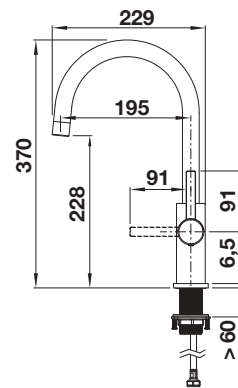

Technical drawing

Scope of supply

- Twin lever monobloc mixer tap
- WRAS approved fitting
- High arch spout
- ½" flexible connector pipes, 700 mm long for easier installation
- Ceramic disc controls
- Suitable for low pressure gravity and pressure systems max 5.0 bar, min 0.3 bar
- Fit metal stabilising bracket if required, item No. 513383