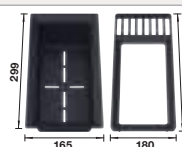

Sink Drainer 2-in-1

527 644
£ 58.00

NEW