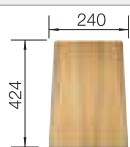

Technical drawing 

Waste and overflow fitting with space-saving pipe, 3 1/2" InFino basket strainer, fixing kit included

Bowl Depth 190 mm
Cut out: 340 x 400 x R22
Universal handing

Suggested optional accessories