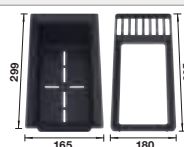

Bowl Depth 200 mm

Cut out size: 980 x 480 x R15

Suggested optional accessories

Chopping board

210 521
£ 78.00

Food board

225 362
£ 78.00

Sink Drainer 2-in-1