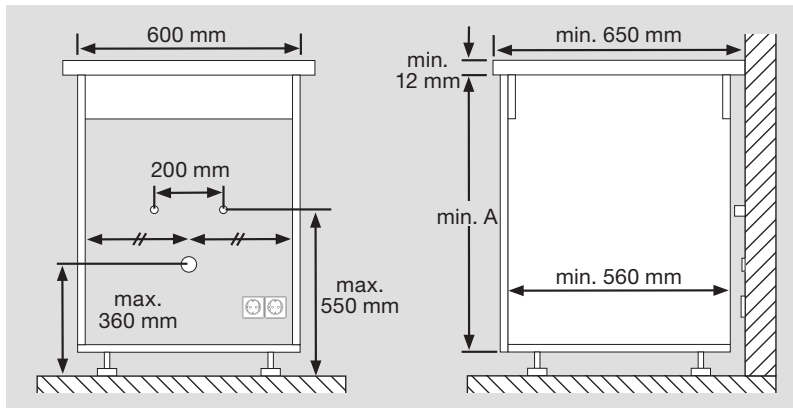

Soda systems: In combination with a BLANCO Waste system (SELECT II Combi)

as above

Example 1