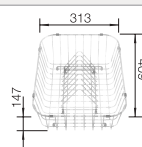

Crockery basket with plate stack

507 829
£ 58.00