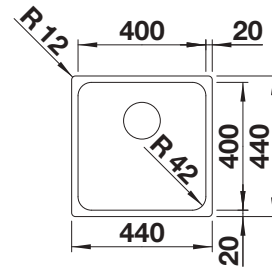

Bowl Depth 185 mm

Cut out information supplied with bowls.

Cut out CNC files also available on www.blanco.co.uk for download.

Suggested optional accessories

239 449
£ 48.00

514 238
£ 48.00

230 734
£ 48.00

BLANCO UNIT with BLANCO SOLIS 400-U

see page 237

see page 268