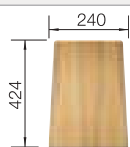

Suggested optional accessories

Food board

230 700
£ 98.00