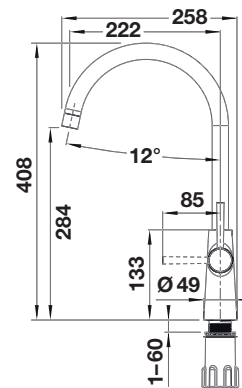

Technical drawing

Scope of supply

- Twin lever monobloc mixer tap
- WRAS approved fitting
- High arch spout
- Ceramic disc controls
- ½" nut flexible connector pipes, 700 mm long
- Suitable for low pressure gravity and pressure systems max 5.0 bar, min 0.3 bar
- Fit metal stabilising bracket if required, item No. 513383

Suggested soap dispenser

see page 261