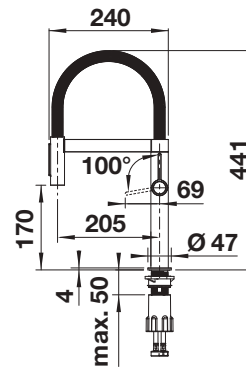

Technical drawing

Scope of supply

- Easy and fast professional mixer tap installation with the BLANCOLock
- Metal sheathed spray-hose
- 950 mm flexible connection pipes with 3/8" nut for easier installation
- 180° swivel spout for greater reach
- Ø 35 mm tap hole required
- Requires balanced high pressure supply only, minimum 1.0 bar
- Fit metal stabilising bracket if required, item No. 513383

Suggested soap dispenser

see page 261