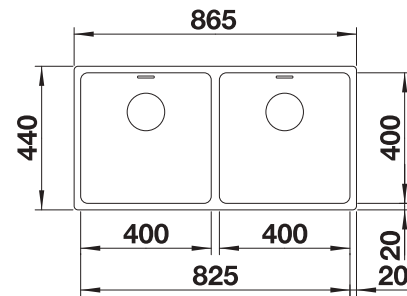

Bowl Depth 190/190 mm
Cut out: 855 x 430 x R15
Universal handing

Suggested optional accessories

Chopping board	Multifunctional colander	Multi-functional wire basket
227 697 £ 68.00	227 692 £ 48.00	223 297 £ 98.00

BLANCO UNIT with BLANCO ANDANO 400/400-IF

BLANCO SONEA-S Flexo	BLANCO FWD Medium
see page 218	see page 268