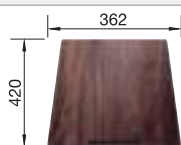

R10

Waste and overflow fitting kit with space saving pipe, 3 1/2" InFino basket strainer, fixing kit included

Bowl Depth 190 mm

Stainless steel
bowls

800 mm

Suggested optional accessories

Food board

223 074
£ 198.00