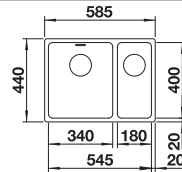

Cut out: 545 x 400 x R22
Please state hand of bowl