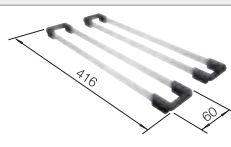

Top rails

235 906
£ 78.00