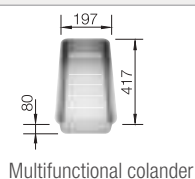

Technical drawing 

Waste and overflow fitting with space-saving pipe, 3 1/2" basket strainer, fixing kit (sealing not included)

Bowl Depth 130 mm
Cut out size: 210 x 430 x R15
Universal handing

Suggested optional accessories