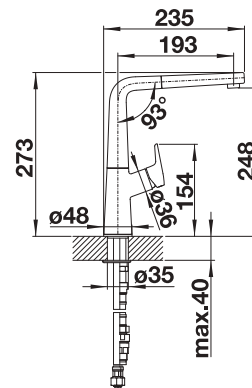

Technical drawing

Scope of supply

- Single side lever monobloc mixer tap with pull-out handset
- Ceramic disc control
- 3/8" flexible connector pipes, 450mm long for particularly easy installation
- Patented jet regulator for markedly reduced scaling
- Requires a balanced high pressure supply only, minimum 2.0 bar
- Fit metal stabilising bracket if required, item No. 513383

Suggested optional accessories

Hose protection tidy

511 920
£ 14.00

Suggested soap dispenser

BLANCO LATO Soap dispenser

see page 261

Suggested remote control

Pop-up control

see page 303