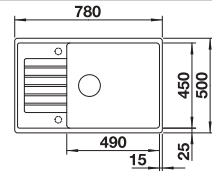

Cut out size: 760 x 480 x R15, Universal handing

Scope of supply	Without drain remote control		
	Waste fitting with space-saving pipe, two 3 1/2" basket strainers	Waste fitting with space-saving pipe, 3 1/2" basket strainer	Waste fitting with space-saving pipe, 3 1/2" basket strainer, German warehouse stock, please allow 10 working days