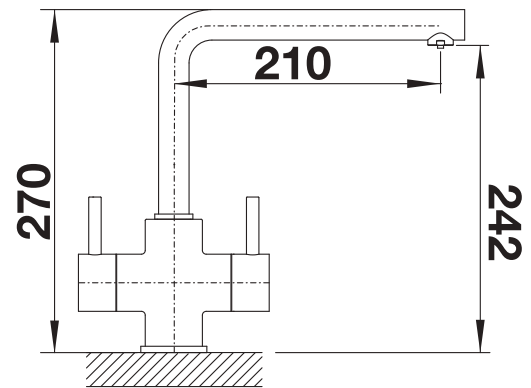

Technical drawing

Scope of supply

- Twin lever monobloc mixer tap
- Stylish L shaped spout
- Ceramic disc control
- WRAS approved fitting
- Suitable for low pressure gravity and pressure systems, max 5.0 bar, min 0.3 bar
- Fit metal stabilising bracket if required, item No. 513383

Suggested soap dispenser

see page 261