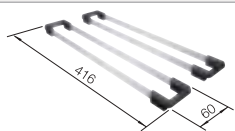

Suggested optional accessories

Top rails

235906
£ 78.00