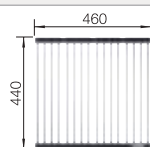

Foldable Grid

238 483
£ 88.00