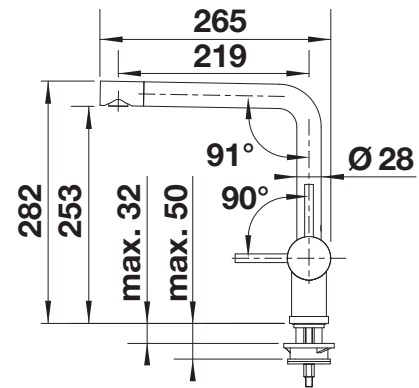

Technical drawing

Scope of supply

- Single-lever mixer tap
- High reach spout
- Ceramic disc control
- Patented jet regulator for markedly reduced scaling
- Requires balanced high pressure supply only, minimum 1.0 bar
- Fit metal stabilising bracket if required, item No.513383

Suggested soap dispenser

see page 261