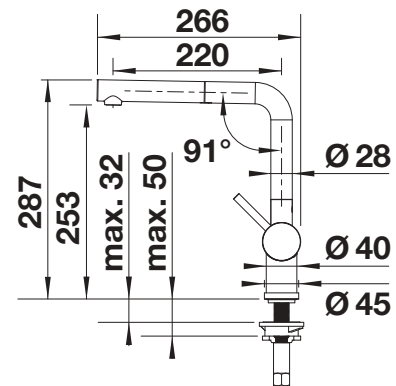

Technical drawing

Scope of supply

- Single lever monobloc mixer tap with pull-out spray rinse
- Ceramic disc control
- 3/8" flexible connector pipes, 450 mm long
- Patented jet regulator for markedly reduced scaling
- Requires balanced high pressure supply only, minimum 1.0 bar
- Fit metal stabilising bracket if required, item No. 513383

Mixer taps

Suggested optional accessories

Hose protection tidy

511 920
£ 14.00

Suggested soap dispenser

BLANCO LATO Soap dispenser

see page 261

Suggested remote control

Pop-up control

see page 303