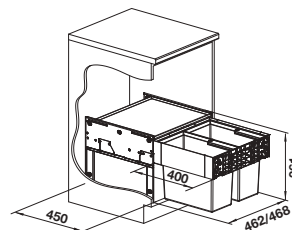

- Modern, harmonious and functional design
- Integrated construction into existing kitchen cupboard
- All parts are easy to clean
- High quality system cover that can simply be pulled out
- Quick and easy to install
- Functionally designed bins with integrated handles
- Optional: BLANCO MOVEX foot control for pull-out cabinet doors

DESIGN
AWARD
2021

reddot winner 2021

cabinet size mm	500
BLANCO SELECT II 50/2	
	526201
List price £	£ 288.00
Capacity bins	38 l