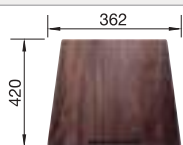

Suggested optional accessories

Food board

223 074
£ 198.00