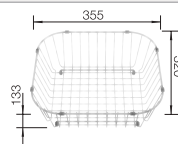

Crockery basket

514 238
£ 48.00