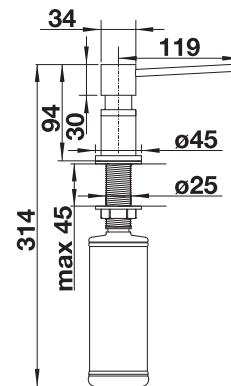

Technical drawing

Please note: Additional hole (Ø 35 mm) required
Capacity: 300 ml

Scope of supply

- Surface mounted soap dispensing pump
- Adjustable fittings for worktop up to 45mm
- 300ml capacity soap bottle
- Additional Ø 35 mm hole required
- German warehouse stock, please allow 10 working days