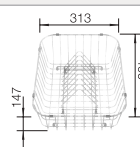

Bowl Depth 190/25 mm

Cut out size: 760 x 480 x R15, Universal handing, German warehouse stock, allow 10 working days.

Suggested optional accessories

Chopping board

210 521
£ 78.00

Food board

225 362
£ 78.00