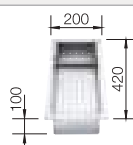

Multifunctional colander

219 649
£ 148.00