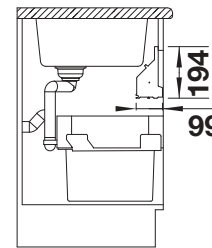

- Keeps the sink and cabinet organised and tidy
- Slim shelf on the top of the cabinet provides ingenious extra space for storing sink utensils like brushes, sponges and waste bags
- Quick access to stored items at ergonomic reach
- Matches other cabinet organization components like SELECT II
- For 60 cm wide cabinets, available for pull-out fronts (P) and hinged doors (H)

Pull-out front

Hinged door

cabinet size mm	600	600
BLANCO Orga Shelf 60	H	P
	527 459	527 458
List price £	£ 98.00	£ 98.00