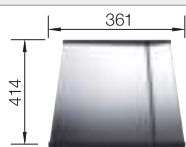

Suggested optional accessories

Lay-on drainer

223 067
£ 218.00