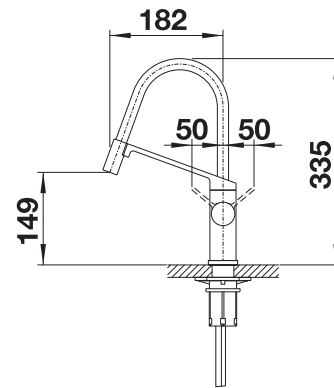

Technical drawing

Scope of supply

- Exchangeable hose cover in four vivid colours kiwi, orange, lemon and lava grey (pre-installed)
- Ceramic disc control
- $\frac{3}{8}$ " flexible connector pipes, 450 mm long for easier installation
- Requires balanced high pressure supply only, minimum 1.0 bar
- Fit metal stabilising bracket if required, item No. 513383