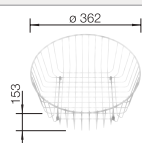

Suggested optional accessories

Crockery basket

220574
£ 48.00