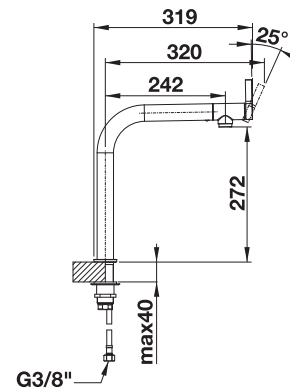

Technical drawing

Scope of supply

- Spout can be swivelled by 200°
- Ø35mm tap hole required
- With ceramic disc cartridge
- 3/8" flexible connector pipes, 450mm long for easier installation
- Requires balanced high pressure supply only, minimum 1.0 bar
- Fit metal stabilising bracket if required, item No. 513383

Mixer taps

Suggested soap dispenser

BLANCO LATO Soap dispenser

see page 261

Suggested remote control

Pop-up control

see page 303