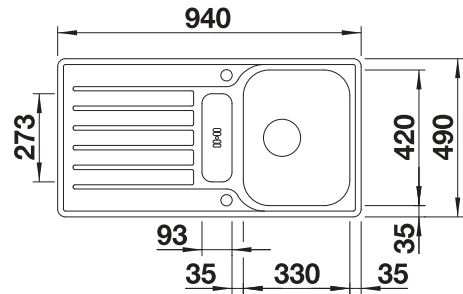

Technical drawing

Bowl Depth 165/40 mm

Cut out size: 928 x 478 x R15, Universal handing

Stainless steel sinks

500 mm

Suggested optional accessories

210521
£ 78.00

225362
£ 78.00

507829
£ 58.00

BLANCO UNIT with BLANCO LANTOS 5 S-IF

see page 240

see page 268