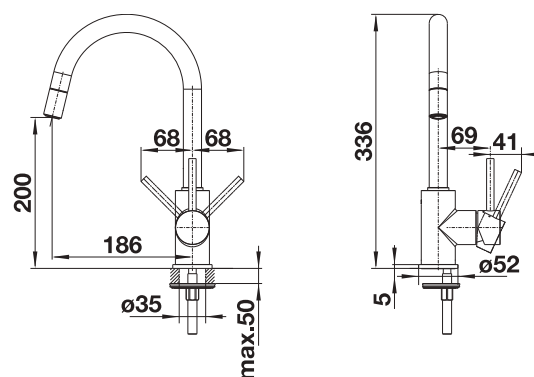

BLANCO MIDA-S

- Gently rounded spout on a slender body
- For the easy filling of tall pots and vases
- Especially suitable for compact sinks
- Enlarged working radius thanks to the 360° swivel spout
- Pull-down spray hose for added reach

High pressure

Extendable spray

Metallic surface			List price £
	chrome	High Pressure	521 454 £ 248.00
SILGRANIT-Look			List price £
	black	High Pressure	526 146 £ 278.00
	anthracite	High Pressure	521 455 £ 278.00
	volcano grey	High Pressure	526 967 £ 278.00
	white	High Pressure	521 457 £ 278.00
	soft white	High Pressure	526 968 £ 278.00
	coffee	High Pressure	521 461 £ 278.00
Special colours			List price £
	black matt	High Pressure	526 653 £ 268.00

Technical drawing

Scope of supply

- Single lever monobloc mixer tap with pull-out metal tap head on a flexi-hose
- Ceramic disc control
- 3/8" flexible connector pipes, 350 mm long
- Requires balanced high pressure supply only, minimum 2.0 bar
- Fit metal stabilising bracket if required, item No. 513383

Suggested optional accessories

Hose protection tidy

511 920
£ 14.00

Suggested soap dispenser

BLANCO LATO Soap dispenser

see page 261