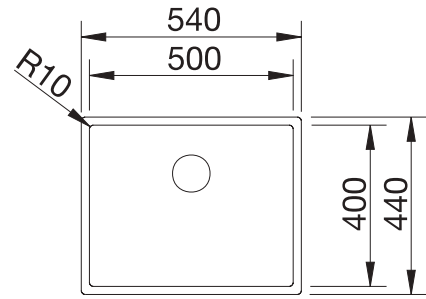

Bowl Depth 190 mm

Suggested optional accessories

223 074
£ 198.00

223 067
£ 218.00

238 482
£ 78.00

BLANCO UNIT with BLANCO CLARON 500-U Dark Steel Edition

see page 212

see page 267