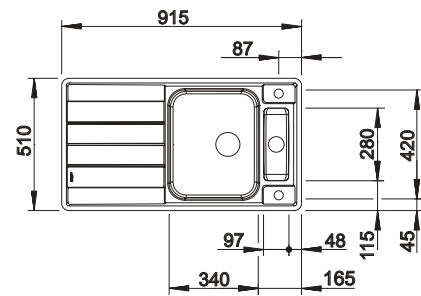

Bowl Depth 190/60 mm

Cut out size: 894 x 489 x R15, Universal handing

Stainless steel
sinks

500 mm

Suggested optional accessories

Food board

223 074
£ 198.00

Crockery basket with plate stack