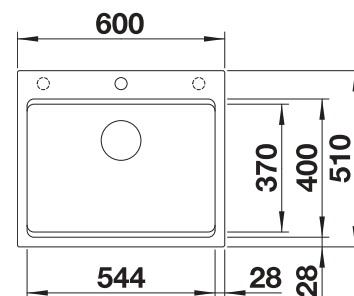

Technical drawing

○ Pre-drilled holes for tapping or drilling

Bowl Depth 220 mm

Note: Drainage components must be ordered separately.

Suggested optional accessories

Food board

230 700
£ 98.00

Wave drainer

230 734
£ 48.00

BLANCO UNIT with BLANCO ETAGON 6 for Coloured Components

BLANCO LINUS-S

see page 228

BLANCO FWD Max

see page 267