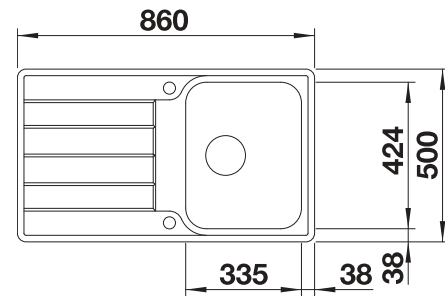

Bowl Depth 205 mm
Cut out: 840 x 480 x R15
Universal handing

Stainless steel
sinks

450 mm

Suggested optional accessories

Crockery basket with plate stack

507 829
£ 58.00

BLANCO UNIT with BLANCO CLASSIMO 45 S-IF

BLANCO JANDORA Twin

see page 238

BLANCO FWD Medium

see page 268