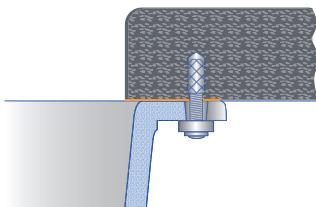

Ceramic: Undermount bowls

Special supporting elements are required for undermounting inset sinks.

Note:

The cabinet widths given for inset sinks apply to installation from above.

For undermount installation, the cabinet width depends on the dimensions of the sink and the worktop structure.