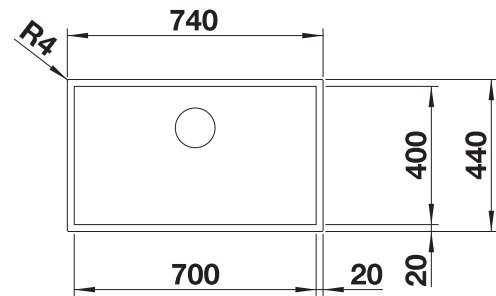

Bowl Depth 185 mm

Cut out information supplied with bowls.

Cut out CNC files also available on www.blanco.co.uk for download.

Suggested optional accessories

223 067
£ 218.00

223 297
£ 98.00

219 649
£ 148.00

BLANCO UNIT with BLANCO ZEROX 700-U Durinox

see page 195

see page 267