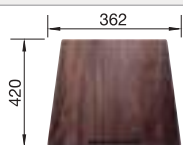

Bowl Depth 190/60 mm

Cut out size: 894 x 489 x R15, Universal handing

Stainless steel
sinks

500 mm

Suggested optional accessories

Food board

223 074
£ 198.00

Crockery basket with plate stack