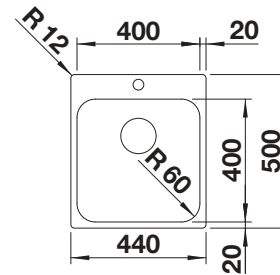

Bowl Depth 175 mm

Cut out size: 430 x 490 x R60

Universal handing. Single hole for tap, not compatible with pop up waste

Suggested optional accessories

Multifunctional colander

227 692
£ 48.00

Chopping board