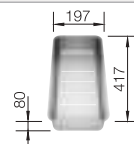

Multifunctional colander

227 692
£ 48.00