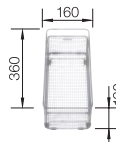

- A practical complement for both bowls and sinks
- Particularly suitable for washing fruit or vegetables
- Appropriate for bowls and sinks with interior length of 400mm (front to back)
- Made of high-quality stainless steel

Multifunctional wire basket for SUBLINE

223297

List price £

£ 98.00