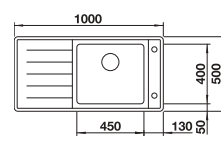

Cut out size: 836 x 476 x R15
Please state hand of bowl

Cut out size: 836 x 476 x R15
Please state hand of bowl

Cut out size: 976 x 476 x R15
Please state hand of bowl

Cut out size: 976 x 476 x R15
Please state hand of bowl