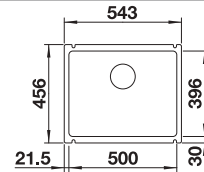

Cut out: 490 x 386 x R15
min worktop depth 25mm

Scope of supply	InFino basket strainer without remote control
Waste fitting with space-saving pipe, 3 1/2" InFino basket strainer, German warehouse stock, please allow 10 working days	

Suggested optional accessories			BLANCO UNIT with BLANCO SUBLINE-U	
 Food board 514 544 £ 78.00	 Foldable Grid 238 482 £ 78.00	 Wave drainer 230 734 £ 48.00	 BLANCO VICUS Single lever spray see page 243	 BLANCO FWD Medium see page 268