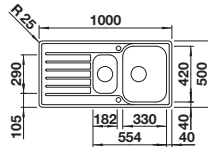

Scope of supply	Without drain remote control	
Cut out size: 976 x 476 x R15, Universal handing	Waste fitting, 2 x 3 ½" basket strainer	Waste fitting, 3 ½" basket strainer

Stainless steel
sinks

600 mm