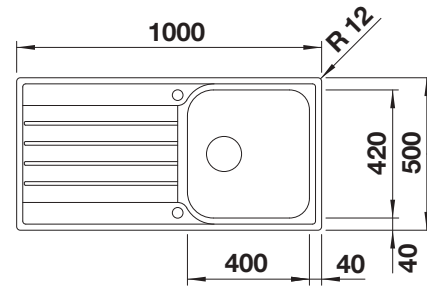

Technical drawing

Bowl Depth 160 mm
Cut out size: 982 x 482 x R15
Universal handing

Stainless steel
sinks

500 mm

Suggested optional accessories

210 521
£ 78.00

225 362
£ 78.00

507 829
£ 58.00

BLANCO UNIT with BLANCO LIVIT XL 5 S

see page 239

see page 268