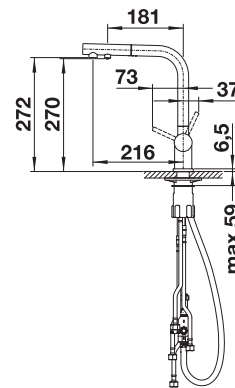

Technical drawing

Scope of supply

Mixer tap:

- Twin lever monobloc mixer tap with filter function
- Pull-out spray hose for an extended work area
- Ceramic disc control
- High-quality filter system consisting of filter head and multi-stage filter cartridge
- Flowmeter to display remaining filter capacity
- Requires balanced high pressure supply only, minimum of 1.0 bar
- Fit metal stabilising bracket if required, item No. 513383
- Replacement cartridge: Heavy metal filter / Reduces chemicals and chlorines / Filter requires changing up to every 1,800 litres dependent upon water hardness in your area

Filter system not included.

Suggested optional accessories

BLANCO Drink Filter Set Soft L

527 453
£ 348.00

Hose protection tidy

511 920
£ 14.00

Suggested soap dispenser

BLANCO LATO Soap dispenser

see page 261