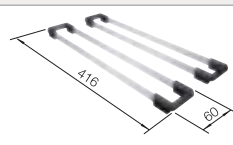

Top rails

235 906
£ 78.00

BLANCO UNIT with BLANCO CLARON 450-U

see page 195

see page 267