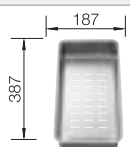

Suggested optional accessories

Multifunctional colander

231 396
£ 78.00