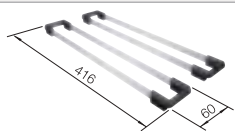

Suggested optional accessories

Top rails

235 906
£ 78.00