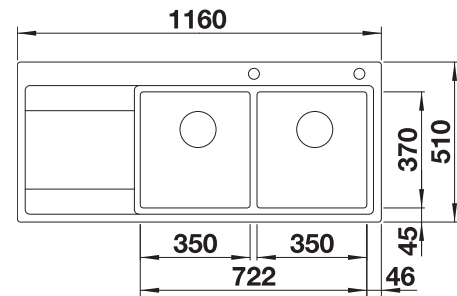

Technical drawing

Waste fitting with space-saving pipe, 3 1/2" pop-up waste for the main bowl, two InFino 3 1/2" basket strainer

Bowl Depth 195/195 mm

Cut out size: Template provided, Please state hand of bowl