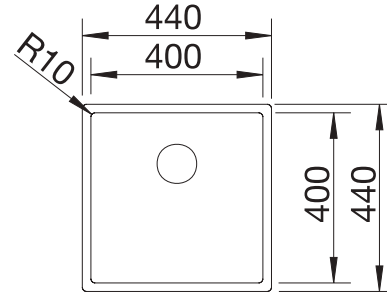

Bowl Depth 190 mm

Cut out: Template provided

Technical note: The undermount bowl edge is not closed at the corners.

Suggested optional accessories

223 074
£ 198.00

219649
£ 148.00

235 906
£ 78.00

BLANCO UNIT with BLANCO CLARON 400-U

see page 197

see page 267