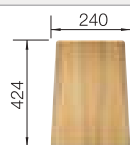

Suggested optional accessories

Food board

230 700
£ 98.00