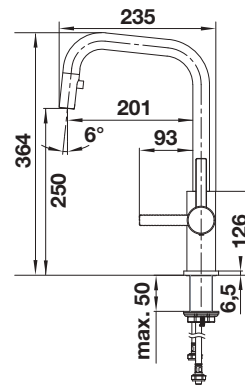

Technical drawing