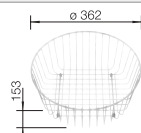

Crockery basket

220 574
£ 48.00