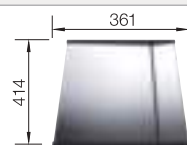

Waste and overflow fitting with space-saving pipe, 3 1/2" InFino basket strainer, fixing kit included

Suggested optional accessories

Multifunctional colander

219 649
£ 148.00

Foldable Grid

238 482
£ 78.00

Lay-on drainer