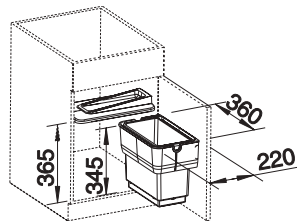

- Bin with 14 litre capacity, can easily be removed by lifting upwards
- Opens up with a cabinet door
- Removable bin cover with area for lightweight items i.e. sponges / cloths
- For 450mm (or larger) base cabinets
- Fully adjustable, allowing installation on drawer fascia or hinged doors

cabinet size mm	450
BLANCO SINGOLO	
	512880
List price £	£ 72.00
Capacity bins	14 l
	14 l