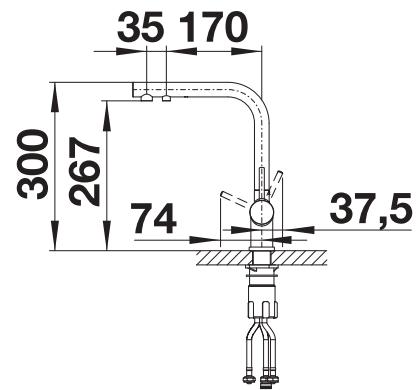

Technical drawing

Scope of supply

Mixer tap:

- 360° swivel spout for greater reach
- Ø 35 mm tap hole required
- With ceramic disk cartridge
- 3/8" flexible connector pipes, 450 mm long for easier installation
- Requires balanced high pressure supply only, minimum of 1.0 bar
- Fit metal stabilising bracket if required, item No. 513383
- Replacement cartridge: Heavy metal filter / Reduces chemicals and chlorines / Filter requires changing up to every 1,800 litres dependent upon water hardness in your area

Filter system not included.

Mixer taps

Suggested optional accessories

BLANCO Drink Filter Set Soft L

527 453
£ 348.00

Suggested soap dispenser

BLANCO LATO Soap dispenser

see page 261

Suggested remote control

Pop-up control

see page 303