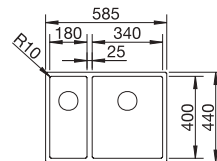

Please state hand of bowl