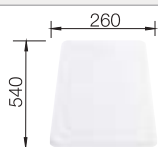

Cut out size: 840 x 480 x R15, Universal handing

SILGRANIT
sinks

500 mm

Suggested optional accessories

Chopping board

210521
£ 78.00

Food board

225362
£ 78.00