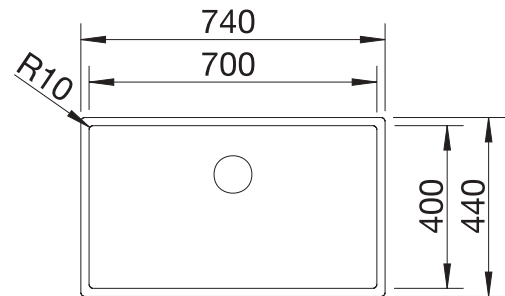

Bowl Depth 190 mm

Cut out: Template provided

Technical note: The undermount bowl edge is not closed at the corners.

Suggested optional accessories

223 074
£ 198.00

223 067
£ 218.00

223 297
£ 98.00

BLANCO UNIT with BLANCO CLARON 700-U Durinox

see page 195

see page 267