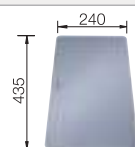

Chopping board

227 699
£ 68.00