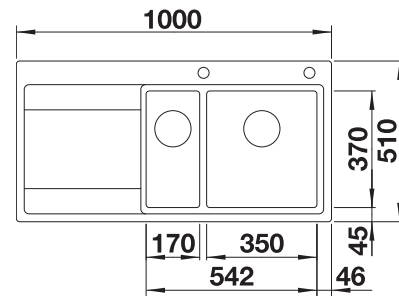

Bowl Depth 195/135 mm

Cut out size: Template provided, Please state hand of bowl

Stainless steel
sinks

600 mm

Suggested optional accessories

238 483
£ 88.00

235 906
£ 78.00

BLANCO UNIT with BLANCO DIVON II 6 S-IF

see page 195

see page 267