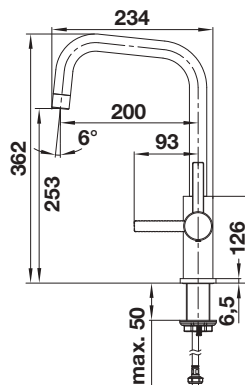

Technical drawing