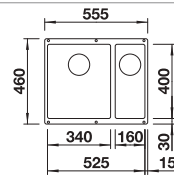

Bowl Depth	190/130 mm	190/130 mm	190 mm
------------	------------	------------	--------

Cut out size: 525 x 400 x R10

Cut out size: 525 x 400 x R10

Cut out size: 500 x 400 x R10

Scope of supply	InFino basket strainer without remote control 	
Waste fitting with space-saving pipe, two 3 1/2" InFino basket strainer	Waste fitting with space-saving pipe, two 3 1/2" InFino basket strainer	Waste fitting with space-saving pipe, two 3 1/2" InFino basket strainer