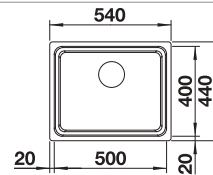

Scope of supply InFino basket strainer without remote control

With ETAGON rails in stainless steel, waste fitting with space-saving pipe, 3 1/2" InFino basket strainer
Cut out size: Template provided with sink
Universal handing