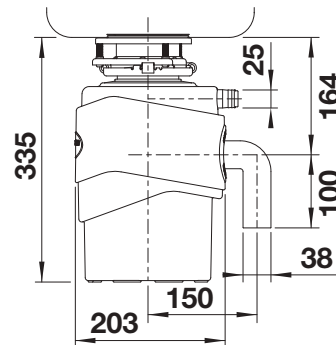

Power supply required

AC induction motor		Power plug type		List price £
	0.75 HP/ 230 V/ 50 Hz/ 10 A	UK 3 pin plug	456 439	£ 508.00

Technical drawing

3 1/2" sink outlet required, Product weight: 10.2kg, Non-detachable 90 cm power cord, Reset-button on bottom of the FWD (note accessibility)