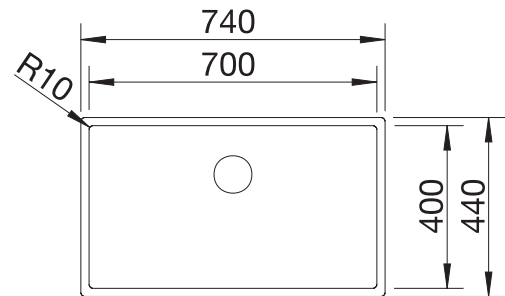

Bowl Depth 190 mm

Cut out size: Template provided

Technical note: The undermount bowl edge is not closed at the corners.

Stainless steel
bowls

800 mm

Suggested optional accessories

223 074
£ 198.00

219 649
£ 148.00

235 906
£ 78.00

BLANCO UNIT with BLANCO CLARON 700-U

see page 195

see page 267