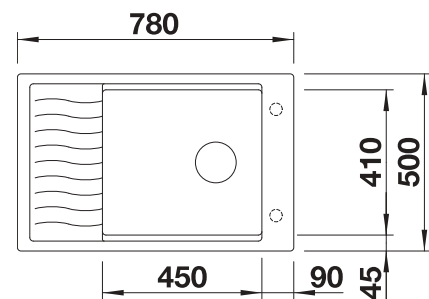

○ Pre-drilled holes for tapping or drilling

Bowl Depth 190 mm

Cut out: 760 x 480 x R15, Universal handing, German warehouse stock, please allow 10 working days

Suggested optional accessories

227 689
£ 58.00

225 362
£ 78.00

BLANCO UNIT with BLANCO ELON XL 6 S

see page 234

see page 268