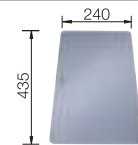

Chopping board

227 697
£ 68.00

BLANCO UNIT with BLANCO SUBLINE 340/160-U for Coloured Components