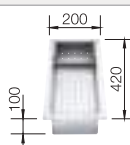

Suggested optional accessories

Multifunctional colander

219649
£ 148.00