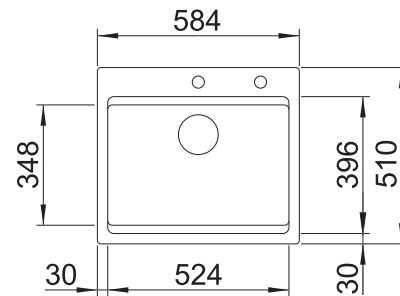

Bowl Depth 215 mm

Cut out size: Template provided with sink, Universal handing

Ceramic
bowls

600 mm

Suggested optional accessories

225 362
£ 78.00

226 189
£ 58.00

230 734
£ 48.00

BLANCO UNIT with BLANCO ETAGON 6

see page 197

see page 267