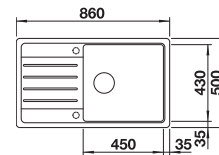

Cut out size: 840 x 480 x R15

Universal handing

Scope of supply	Without drain remote control
Waste fitting with space-saving pipe, two 3 1/2" basket strainers, 1/2 bowl non close basket strainer	Waste fitting with space-saving pipe, 3 1/2" basket strainer

Suggested optional accessories

Chopping board

210 521
£ 78.00

Food board

225 362
£ 78.00

Crockery basket with plate stack

507 829
£ 58.00

BLANCO UNIT with BLANCO LEGRA

BLANCO CAMIA

see page 250

BLANCO FWD Lite

see page 269