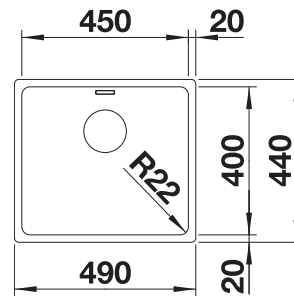

Bowl Depth 190 mm
Cut out: 450 x 400 x R22
Universal handing

Suggested optional accessories

230 700
£ 98.00

227 692
£ 48.00

238 482
£ 78.00

BLANCO UNIT with BLANCO ANDANO 450-U

see page 233

see page 268