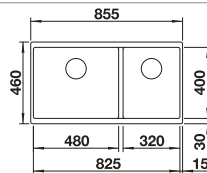

Cut out size: 825 x 400 x R10

Cut out: 800 x 400 x R10

Note: Please order waste connections for combinations of two individual bowls separately.

Scope of supply	InFino basket strainer without remote control 
Waste fitting with space-saving pipe, two 3 1/2" InFino basket strainer	Waste fitting with space-saving pipe, 3 1/2" InFino basket strainer