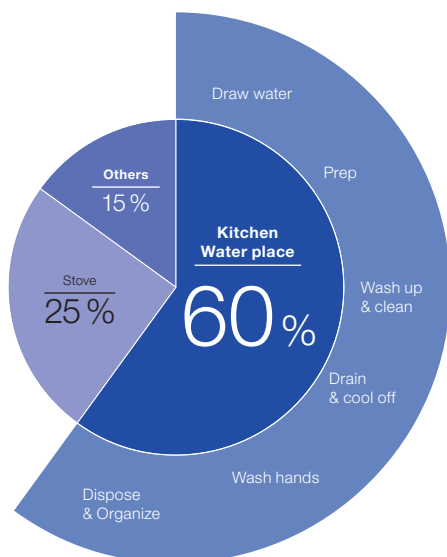

HOW TO CHOOSE A BLANCO UNIT.

Seamlessly integrated sink, mixer tap and cabinet organisation.

Planning a kitchen

Kitchen planning starts with people. From eager foodies to gourmet chefs, we all actively use kitchens and appreciate them as the heart of our homes. We are all different, but we all want to enjoy the time we spend in the kitchen.

The key role of the kitchen water place

The busiest area in the kitchen is the water place, where we spend over 60% of our time. A BLANCO UNIT makes the planning of this area easy and the installation stress-free. All components fit together and are efficiently installed in the sink cabinet. In daily kitchen use, the components of a BLANCO UNIT work together to provide pleasing workflows and a beautiful look.