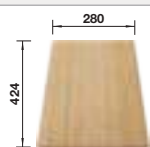

Suggested optional accessories

Food board

239 449
£ 48.00

Crockery basket

514 238
£ 48.00

Wave drainer

230 734
£ 48.00

BLANCO UNIT with BLANCO SOLIS 400-U