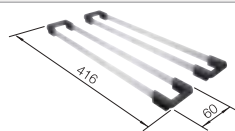

Top rails

235 906
£ 78.00