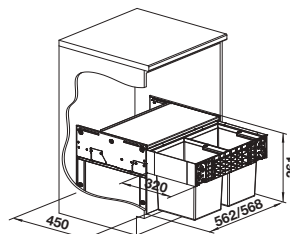

- Ideal for installation in front of hot tap boilers, hot-water or filter systems
- Optimal use of the cabinet space thanks to the reduced installation depth of 320 mm
- Modern design with high-quality aluminium
- All parts are easy to clean thanks to the generous and smooth surfaces
- Simple installation without measuring, marking or pre-drilling

DESIGN
AWARD
2021

reddot winner 2021

cabinet size mm	600
BLANCO SELECT II Compact 60/2	
	526207
List price £	£ 238.00
Capacity bins	34 l