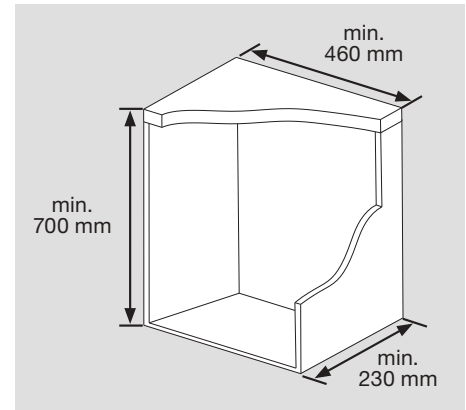

Installation without waste system