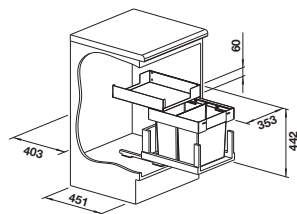

- The meticulously designed solution for BLANCO drink.systems: making good use of the base cabinet space thanks to the harmonious interaction of all system components
- Particularly good access to the water conditioning unit for changing the filter or CO2 cylinders
- Everything in one place: the integrated shelf provides room for 4 x CO2 cylinders
- All of the system components have a matching design
- All parts are easy to clean thanks to the generous and smooth surfaces

NEW

reddot winner 2021

cabinet size mm	600	600
BLANCO SELECT II	40/2 Combi	40/1 Combi
	527854	526304
List price £	£ 478.00	£ 448.00
Capacity bins	13 l	30 l