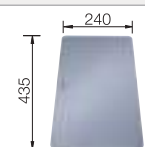

Waste and overflow fitting with space-saving pipe, 3 1/2" InFino basket strainer, fixing kit included

Bowl Depth 190 mm
Cut out size: 730 x 430 x R15
Universal handing

Suggested optional accessories

Chopping board