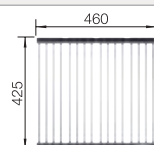

Foldable Grid

238 482
£ 78.00