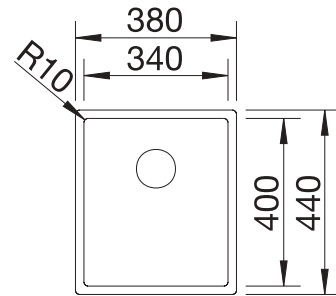

Bowl Depth 190 mm

Cut out: Template provided

Technical note: The undermount bowl edge is not closed at the corners.

Suggested optional accessories

219 649
£ 148.00

223 067
£ 218.00

238 482
£ 78.00

BLANCO UNIT with BLANCO CLARON 340-U

see page 195

see page 267