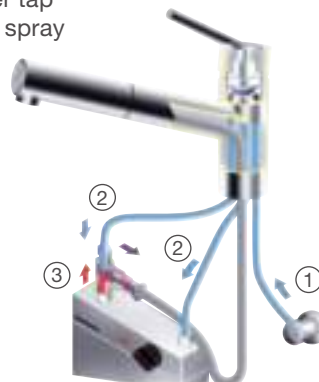

DailyClean+
Item-No. 526305

Not in all countries available. For further information please contact your BLANCO partner.

Connection diagram

Kitchen mixer tap with solid spout

Kitchen mixer tap with pull-out spray