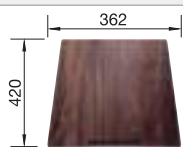

Suggested optional accessories

Food board

223 074
£ 198.00