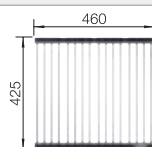

Foldable Grid

238 482
£ 78.00