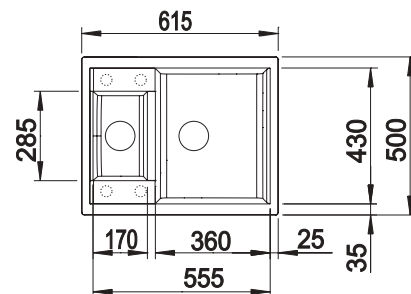

Technical drawing

R8

○ Pre-drilled holes for tapping or drilling

Bowl Depth 190/130 mm

Cut out size: 595 x 480 x R15, German warehouse stock, please allow 10 working days

Suggested optional accessories

217 796
£ 58.00

225 362
£ 78.00

BLANCO UNIT with BLANCO METRA 6

see page 239

see page 268