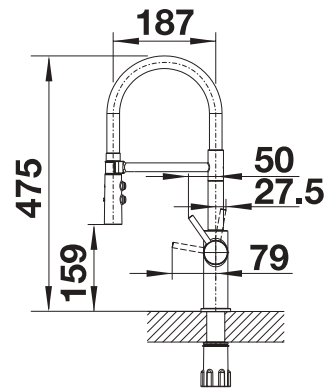

BLANCO CATRIS-S Flexo

- Classic lines flow into semi-professional design and features
- Flexible black hose provides optimal range of motion
- Dual spray with integrated flow stop: easy switch from aerated stream to powerful rinse spray
- Precise magnetic holder ensures convenient hose docking
- Also available in Satin Dark Steel or Black matt surface finish

High pressure

Pull-out dual spray

Extendable spray

PVD				List price £
	NEW satin dark steel	High Pressure	527 731	£ 598.00
Metallic surface				List price £
	chrome	High Pressure	525 791	£ 478.00
Special colours				List price £
	black matt	High Pressure	525 793	£ 538.00

Technical drawing

Scope of supply

- 360° swivel spout for greater reach
- Black hose made of silicon
- Variable jet options - aerated stream to powerful rinse spray
- Removable handset with magnetic parking arm
- Ceramic disc control
- 3/8" flexible connection pipes with a length of 450 mm for a particularly easy and secure installation
- Patented jet regulator for markedly reduced scaling
- Requires balanced high pressure supply only, minimum 1.0 bar
- Fit metal stabilising bracket if required, item No. 513383

Suggested soap dispenser

see page 261