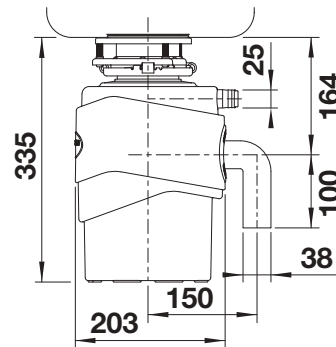

Technical drawing

3 1/2" sink outlet required, Product weight: 10.6 kg, Non-detachable 90 cm power cord, Reset-button on bottom of the FWD (note accessibility)

Scope of supply

- Removable easy to clean baffle
- Built-in air switch with cover in Chrome and PVD steel
- Requires connection to electrical socket
- Plug and strainer to close drain
- L-pipe with dishwasher or overflow connection
- Overflow connection for BLANCO sinks

Suggested optional accessories

526 769
£ 18.00

526 770
£ 18.00