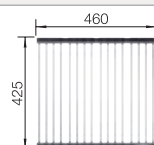

Cut out CNC files also available on www.blanco.co.uk for download.

Suggested optional accessories

Food board

223 074
£ 198.00

Lay-on drainer

223 067
£ 218.00

Foldable Grid

238 482
£ 78.00