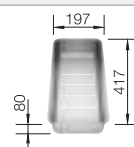

Multifunctional colander

227 692
£ 48.00