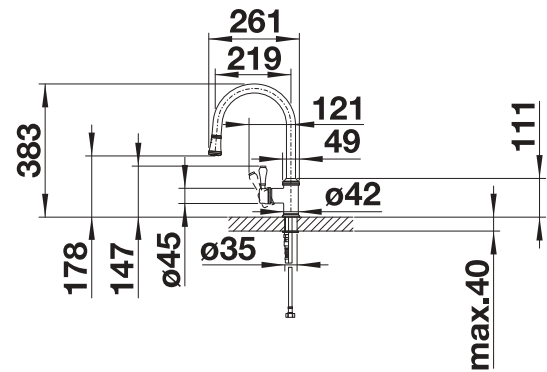

High pressure

Pull-out dual spray

Extendable spray

PVD				List price £
	satin gold	High Pressure	526689	£ 408.00
Metallic surface				List price £
	chrome	High Pressure	524287	£ 298.00

Technical drawing

Scope of supply