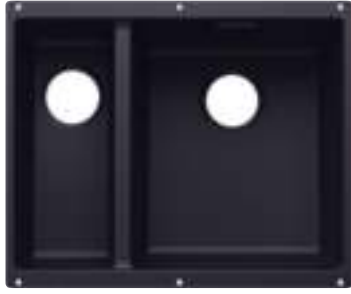

BLANCO SUBLINE 340/160-U for Coloured Components

SILGRANIT

SILGRANIT
bowls

600 mm

- Undermount bowl for discerning demands on design
- Timelessly elegant, contoured bowl design
- High quality features with covered C-overflow and InFino drain system – elegantly integrated and easy-care
- Maximum colour flexibility by choosing complementing waste fitting set in satin gold, black matt, satin dark steel or satin platinum metal finishes
- Waste and coloured components set - needs to be ordered separately

NEW

600 mm
cabinet size

Undermount
installation

Coloured Component Sets

InFino basket strainer
without remote control

		Bowl right	List price £
	black	527 810	£ 600.00
	anthracite	527 813	£ 600.00
	rock grey	527 814	£ 600.00
	volcano grey	527 811	£ 600.00
	white	527 815	£ 600.00
	soft white	527 812	£ 600.00
	tartufo	527 817	£ 600.00
	coffee	527 816	£ 600.00

	black matt	207 438	£ 228.00
	satin dark steel	207 440	£ 248.00
	satin gold	207 439	£ 228.00
	satin platinum	207 441	£ 248.00

Coloured Component Sets

InFino basket strainer
with remote control

	black matt	207 442	£ 298.00
	satin dark steel	207 444	£ 318.00
	satin gold	207 443	£ 298.00
	satin platinum	207 445	£ 318.00

Scope of supply

Fixing kit

Technical drawing

R10