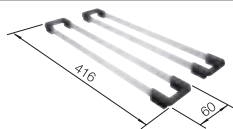

Suggested optional accessories

Top rails

235906
£ 78.00