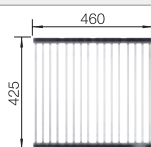

Foldable Grid

238 482
£ 78.00