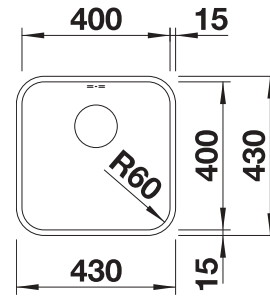

Technical drawing

Bowl Depth 175 mm
Corner radius: 60mm
Cut out information supplied with bowls.

Stainless steel
bowls

450 mm