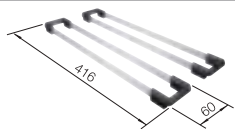

Suggested optional accessories

Top rails

235906
£ 78.00