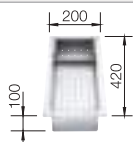

Waste and overflow fitting with space-saving pipe, 3 1/2" InFino basket strainer, fixing kit included

Bowl Depth 130 mm

Cut out size: Template provided

Stainless steel
bowls

300 mm

Suggested optional accessories