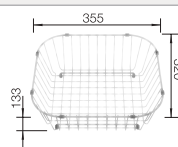

Crockery basket

514 238
£ 48.00