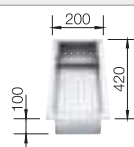

Multifunctional colander

219 649
£ 148.00