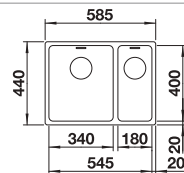

Cut out size: 575 x 430 x R15
Please state hand of bowl