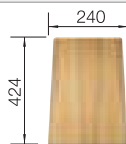

Food board

230 700
£ 98.00