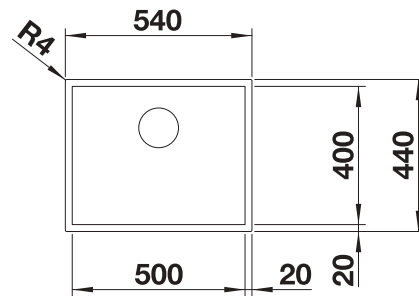

Bowl Depth 175 mm

Cut out information supplied with bowls.

Cut out CNC files also available on www.blanco.co.uk for download.

Suggested optional accessories

223 067
£ 218.00

223 297
£ 98.00

219 649
£ 148.00

BLANCO UNIT with BLANCO ZEROX 500-U Durinox

see page 195

see page 267