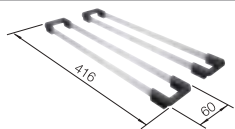

InFino basket strainer
without remote control

Technical drawing

R14

Waste fitting with space-saving pipe, 3 1/2" InFino basket strainer

Bowl Depth 190 mm

Cut out size: 532 x 499 x R10, Universal handing

Suggested optional accessories