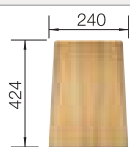

Technical drawing

R22

Waste and overflow fitting with space-saving pipe, 3 1/2" InFino basket strainer, fixing kit included

Bowl Depth 190 mm
Cut out: 450 x 400 x R22
Universal handing

Suggested optional accessories