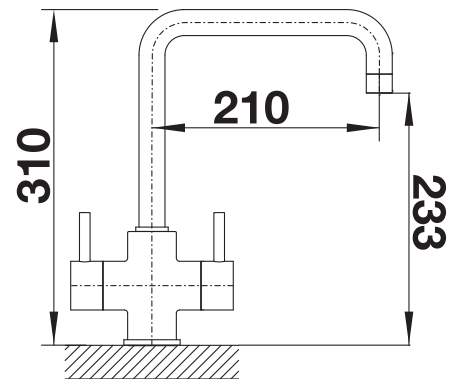

Technical drawing

Scope of supply

- Twin lever monobloc mixer tap
- Stylish J shaped spout
- Ceramic disc cartridge
- WRAS approved fitting
- Suitable for low pressure gravity and pressure systems, max 5.0 bar, min 0.3 bar
- Fit metal stabilising bracket if required, item No. 513383

Mixer taps

Suggested soap dispenser

BLANCO LATO Soap dispenser

see page 261