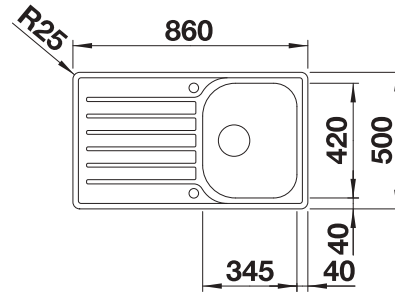

Technical drawing

Bowl Depth 165 mm

Cut out size: 836 x 476 x R15, Universal handing

Stainless steel
sinks

450 mm

Suggested optional accessories

210521
£ 78.00

225362
£ 78.00

507829
£ 58.00

BLANCO UNIT with BLANCO LANTOS 45 S-IF Salto

see page 240

see page 268