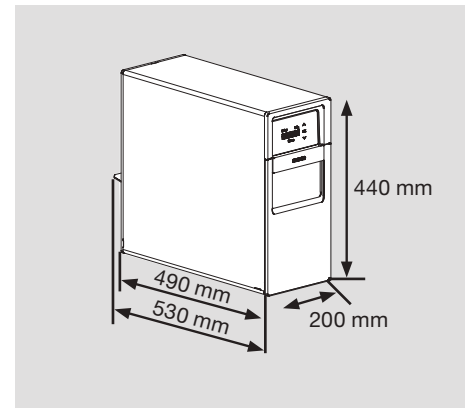

CHECK LIST.

Special requirements and instructions for installing a BLANCO water systems:

Hot & Filter System (SELECT II Compact)

Installation without waste system

Soda systems: In combination with a BLANCO Waste system (SELECT II Combi)

as above