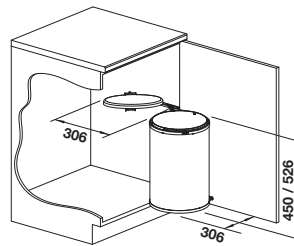

- Compact system for mounting directly on the cabinet door
- Large waste volume despite compact dimensions
- Conveniently opens with the cabinet door
- The bin can be easily removed by lifting upwards
- Highly stable thanks to the steel body
- Continuously adjustable: also suitable for panel doors
- Can be mounted on the left or right side
- For 400mm, or greater base cabinets

cabinet size mm	400
BLANCO SINGOLO XL	
	526377
List price £	£ 88.00
Capacity bins	20 l