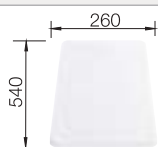

Suggested optional accessories

Chopping board

210 521
£ 78.00