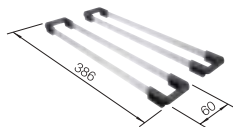

Scope of supply

2 x ETAGON rails