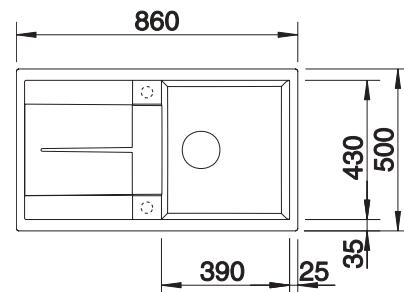

Technical drawing

⊙ Pre-drilled holes for tapping or drilling

Bowl Depth 190 mm

Cut out size: 840 x 480 x R15, Universal handing

Suggested optional accessories

210 521
£ 78.00

225 362
£ 78.00

507 829
£ 58.00

BLANCO UNIT with BLANCO METRA 5 S

see page 236

see page 268