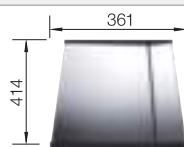

Lay-on drainer

223 067
£ 218.00