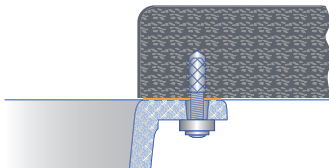

SILGRANIT®: Undermount bowls