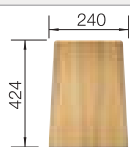

Technical drawing

R22

Waste and overflow fitting with space-saving pipe, 3 1/2" InFino basket strainer, fixing kit included

Bowl Depth 190 mm
Cut out: 400 x 400 x R22
Universal handing

Suggested optional accessories