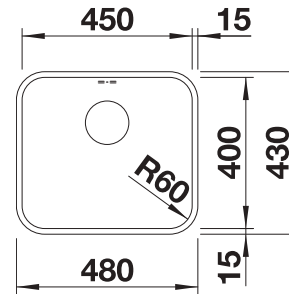

Technical drawing

Bowl Depth 175 mm

Corner radius: 60mm

Cut out information supplied with bowls.

Cut out CNC files also available on www.blanco.co.uk for download.

Stainless steel
bowls

500 mm

Suggested optional accessories