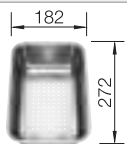

Suggested optional accessories

Multifunctional colander

231 178
£ 48.00