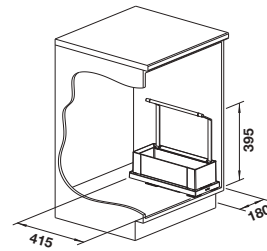

- Caddy provides storage space for cleaning bottles and supplies at the bottom of the cabinet
- Portable caddy can be easily removed and placed back on the sliding base tray
- Easy access thanks to the handle and the full extension sliding function
- Design in dark grey and aluminium matching all BLANCO cabinet organisation elements
- Easy to clean thanks to the generous and smooth surfaces
- Available as single or double portable caddy

NEW

Hinged door

cabinet size	450	300
Item width mm	340	180
BLANCO Storage Caddy	40	20
	527 668	527 667
List price £	£ 198.00	£ 148.00
Number of containers	2	1