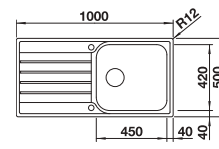

Scope of supply	Without drain remote control	
Cut out size: 982 x 482 x R15 Universal handing	Waste fitting kit, 2 x 3 ½" basket strainer	Waste fitting, 3 ½" basket strainer

Stainless steel sinks
600 mm

Suggested optional accessories			BLANCO UNIT with BLANCO LIVIT	
 197 307	 313 147 409	 260 540		
Stainless Steel colander 240 729 £ 58.00	Crockery basket with plate stack 507 829 £ 58.00	Chopping board 210 521 £ 78.00	BLANCO MAX II see page 239	BLANCO FWD Medium see page 268