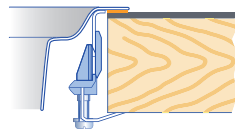

Stainless steel: Installation from above, flat lay-on