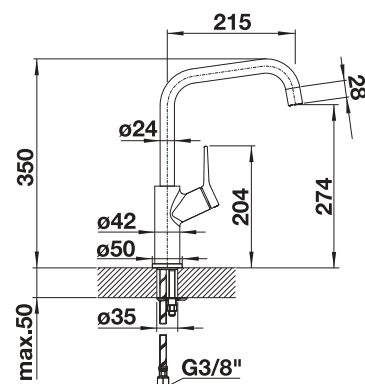

Technical drawing