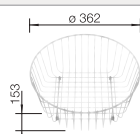

Stainless steel
bowls

450 mm

Suggested optional accessories

Chopping board

218 421
£ 58.00

Crockery basket

220 574
£ 48.00

BLANCO UNIT with BLANCO RONDOSOL