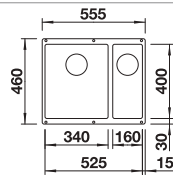

Bowl Depth	190/130 mm	190/130 mm	190 mm
------------	------------	------------	--------

Cut out size: 525 x 400 x R10

Cut out size: 525 x 400 x R10

Cut out size: 500 x 400 x R10

Scope of supply	InFino basket strainer without remote control 	
Waste fitting with space-saving pipe, two 3 1/2" InFino basket strainer	Waste fitting with space-saving pipe, two 3 1/2" InFino basket strainer	Waste fitting with space-saving pipe, two 3 1/2" InFino basket strainer