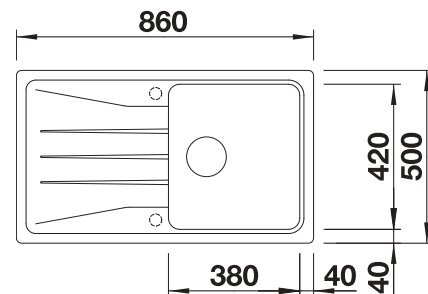

Technical drawing

○ Pre-drilled holes for tapping or drilling
Bowl Depth 190 mm
Cut out: 840 x 480 x R15
Universal handing

Suggested optional accessories

210 521
£ 78.00

225 362
£ 78.00

507 829
£ 58.00

BLANCO UNIT with BLANCO SONA 5 S

see page 241

see page 268