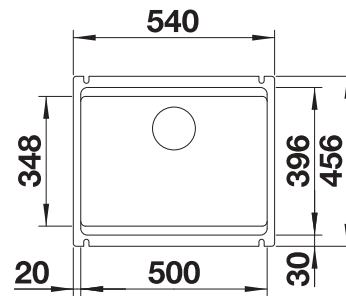

Bowl Depth 200 mm

Cut out size: Template provided with sink, Universal handing

Suggested optional accessories

514 544
£ 78.00

227 699
£ 68.00

226 189
£ 58.00

BLANCO UNIT with BLANCO ETAGON 500-U

see page 195

see page 267