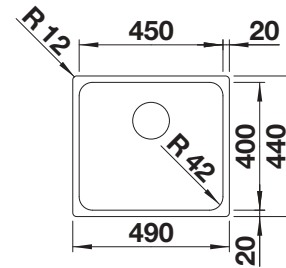

Bowl Depth 185 mm

Cut out information supplied with bowls.

Cut out CNC files also available on www.blanco.co.uk for download.

Suggested optional accessories

239 449
£ 48.00

514 238
£ 48.00

230 734
£ 48.00

BLANCO UNIT with BLANCO SOLIS 450-U

see page 237

see page 268