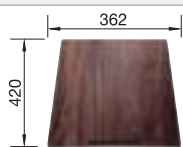

Suggested optional accessories

Food board

223 074
£ 198.00