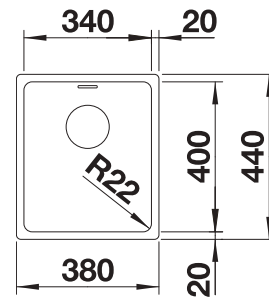

Technical drawing 

Waste and overflow fitting with space-saving pipe, 3 1/2" InFino basket strainer, fixing kit included

Bowl Depth 190 mm
Cut out: 340 x 400 x R22
Universal handing

Suggested optional accessories