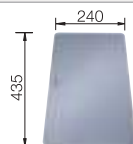

Chopping board

227 697
£ 68.00