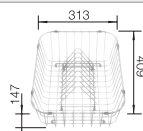

Crockery basket with plate stack

507 829
£ 58.00