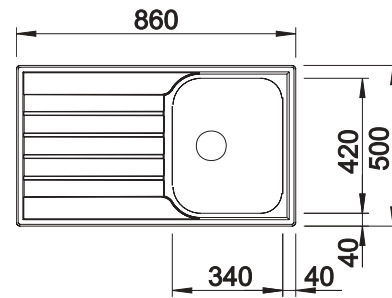

Technical drawing

Bowl Depth 170 mm
Cut out size: 842 x 482 x R10
Universal handing

Stainless steel
sinks

450 mm

Suggested optional accessories

210 521
£ 78.00

225 362
£ 78.00

507 829
£ 58.00

BLANCO UNIT with BLANCO LIVIT 45 S Salto

see page 239

see page 268