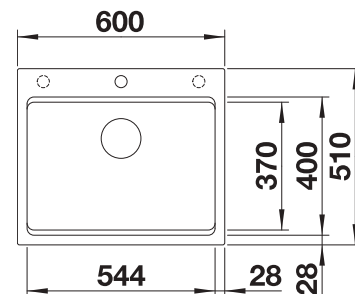

Technical drawing

Pre-drilled holes for tapping or drilling

Bowl Depth 220 mm

Cut out: Details provided

Bowl depth 220 mm, Universal handing, German warehouse stock, please allow 10 working days

Suggested optional accessories

Food board

230 700
£ 98.00

Wave drainer

230 734
£ 48.00

BLANCO UNIT with BLANCO ETAGON 6

BLANCO CHOICE Icona

see page 195

BLANCO FWD Max

see page 267