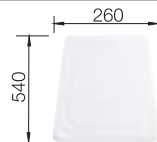

Chopping board

210521
£ 78.00