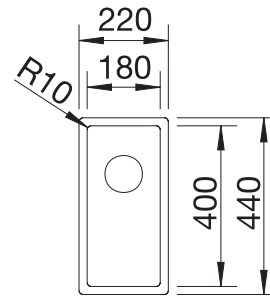

Waste and overflow fitting with space-saving pipe, 3 1/2" InFino basket strainer, fixing kit included

Bowl Depth 130 mm

Cut out size: Template provided

Stainless steel
bowls

300 mm

Suggested optional accessories