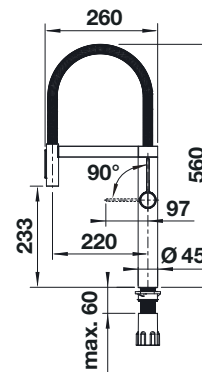

Technical drawing

Scope of supply

- Electrical connection to 230V required
- Battery backup and batteries included
- With electronic cartridge and valve box
- Easy and fast professional mixer tap installation with the BLANCO Lock
- Metal-sheathed spray hose
- 180° swivel spout for greater reach
- Ø 35mm tap hole required
- 700 mm flexible connection pipes with 3/8" nut for easier installation
- Requires balanced high pressure supply only, minimum 1.0 bar
- Fit metal tap stabilising bracket if required, item No. 513383

Suggested soap dispenser

see page 261