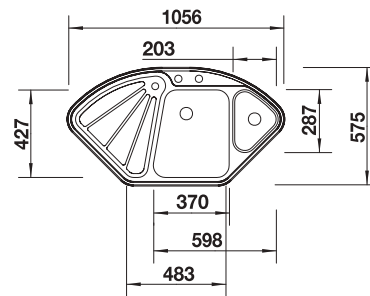

Bowl Depth 185/130 mm
Cut out: provided, right hand bowl only
Minimum suggested tap spout length 225mm

Stainless steel
sinks

900x900 mm

Suggested optional accessories

BLANCO UNIT with BLANCODELTA-IF

see page 195

see page 267