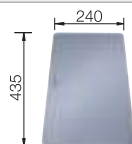

Bowl Depth 175 mm

Cut out size: 530 x 490 x R60

Universal handing. Single hole for tap, not compatible with pop up waste

Suggested optional accessories

Multifunctional colander

227 692
£ 48.00

Chopping board