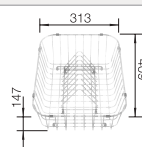

Cut out size: 836 x 476 x R15, Universal handing

Stainless steel
sinks

450 mm

Suggested optional accessories

Chopping board

210521
£ 78.00

Food board

225362
£ 78.00