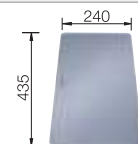

Chopping board

227697
£ 68.00