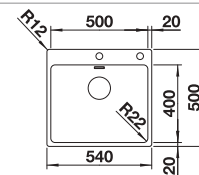

Cut out size: 530 x 490 x R15
Additional drill hole possible. The subsequent drill hole should be carried out by a specialist company.

Scope of supply	InFino basket strainer with remote control

Waste and overflow fitting with space-saving pipe, 3 1/2" InFino basket strainer with pop-up waste, fixing kit

Suggested optional accessories			BLANCO UNIT with BLANCO ANDANO-IF/A	
 Food board 230 700 £ 98.00	 Multifunctional colander 227 692 £ 48.00	 Top rails 235 906 £ 78.00	 BLANCO SONEA-S Flexo see page 218	 BLANCO FWD Medium see page 268