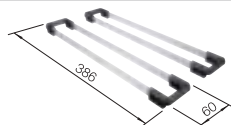

2 x ETAGON rails

Suggested optional accessories **BLANCO UNIT with BLANCO ETAGON 700-IF**

  Food board 230 700 £ 98.00	 Multifunctional colander 231 396 £ 78.00	 Wave drainer 230 734 £ 48.00

  BLANCO CHOICE Icona see page 195	 BLANCO FWD Max see page 267