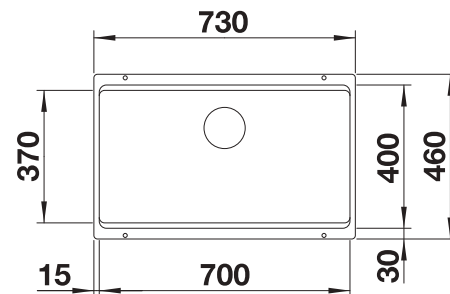

Bowl Depth 200 mm

Cut out size: 700 x 400 x R20, Universal handing

Suggested optional accessories

Food board

230 700
£ 98.00

Chopping board

227 697
£ 68.00

Multifunctional colander