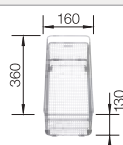

Multi-functional wire basket

223297
£ 98.00