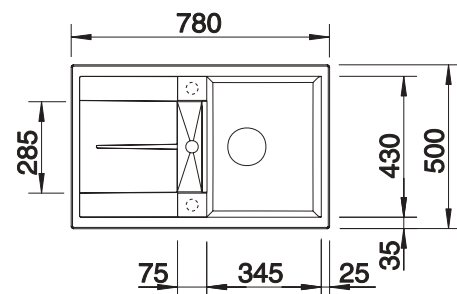

Technical drawing

R8

○ Pre-drilled holes for tapping or drilling

Bowl Depth 190/25 mm

Cut out size: 760 x 480 x R15, Universal handing, German warehouse stock, allow 10 working days.

Suggested optional accessories

210 521
£ 78.00

225 362
£ 78.00

507 829
£ 58.00

BLANCO UNIT with BLANCO METRA 45 S

see page 240

see page 268