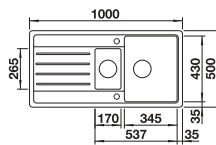

Cut out size: 980 x 480 x R15

Universal handing