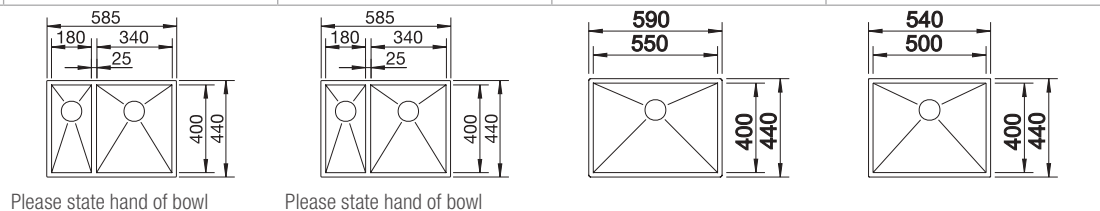

Scope of supply	InFino basket strainer without remote control		
Undermount bowl with two 3 ½" InFino basket strainer waste, overflow and waste, fixing kit included	Undermount bowl with two 3 ½" InFino basket strainer waste, overflow and waste, fixing kit included	Undermount bowl with 3 ½" InFino basket strainer waste, overflow and waste, fixing kit included	Undermount bowl with 3 ½" InFino basket strainer waste, overflow and waste, fixing kit included

Suggested optional accessories

 Food board 223 074 £ 198.00	 Multifunctional colander 219649 £ 148.00	 Lay-on drainer 223 067 £ 218.00

BLANCO UNIT with BLANCO ZEROX-U

 BLANCO CHOICE Icona see page 195	 BLANCO FWD Max see page 267