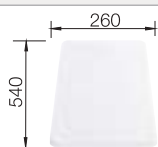

Suggested optional accessories

Chopping board

210 521
£ 78.00