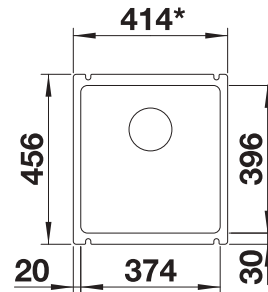

Bowl Depth 185 mm
Cut out size: 364 x 386 x R15

Please note:
Minimum depth of worktop 25 mm

*Cut out cabinet wall, if required.

Suggested optional accessories

235 906
£ 78.00

238 482
£ 78.00

230 734
£ 48.00

BLANCO UNIT with BLANCO SUBLINE 375-U

see page 242

see page 268