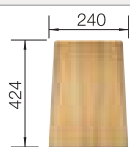

Technical drawing

Waste and overflow fitting with space-saving pipe, 3 1/2" basket strainer, fixing kit (sealing not included)

Bowl Depth 190 mm
Cut out size: 370 x 430 x R15
Universal handing

Suggested optional accessories