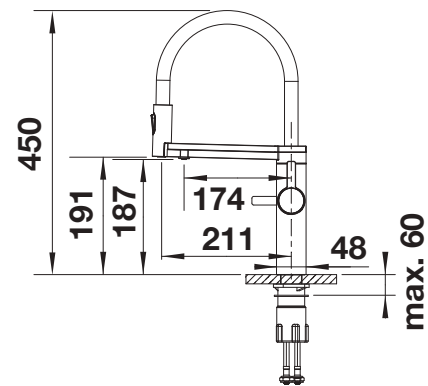

BLANCO CHOICE Icona

- Tap supplies water your way; cold, hot, chilled, boiling, filtered and sparkling (medium or full)
- Precisely control the volume, temperature and sparkling level to dispense water your way
- Flexible spring hose with two-jet shower with precise magnetic holder

NEW

Hot
Filter
Sparkling

Metallic surface			List price £
	brushed stainless steel	527 656	£ 900.00
Special colours			List price £
	black matt	527 657	£ 900.00
PVD			List price £
	satin dark steel	527 659	£ 1067.00
	satin gold	527 658	£ 1067.00

Technical drawing

Scope of supply

- Scale wheel with touch control to select refined filtered water options
- Two outlets for mains water and filtered water options
- Surface colour options available in solid stainless steel, black matt, satin gold and satin dark steel
- Solid stainless steel tap and spring
- Two-jet shower for mixed water with magnetic holder
- Separate outlets for refined water and mixed water from a combined arm
- Rotary wheels to select water type and volume. Start water flow with touch sensor
- Ø 35 mm tap hole required
- Stabilising plate to increase the stability of the tap when fitted in stainless steel sinks
- Requires balanced high pressure supply only, minimum 1.0 bar

Required accessory

CHOICE.All

527 661
£ 1598.00

Suggested soap dispenser

BLANCO LATO Soap dispenser

see page 261