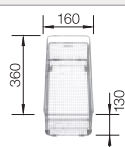

Multi-functional wire basket

223 297
£ 98.00