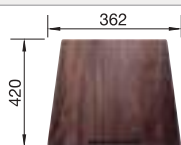

Suggested optional accessories

Food board

223 074
£ 198.00