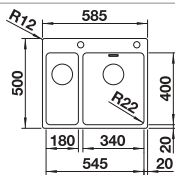

reddot design award
winner 2012

cabinet size mm	600	600
BLANCO ANDANO-IF/A	340/180-IF/A	500-IF/A
Flat rim IF 		
	Bowl right	
 satin polish	525 247	525 245
List price £	£ 978.00	£ 638.00
Bowl Depth	190/130 mm	190 mm