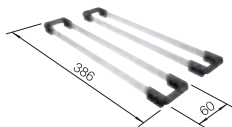

Technical drawing

R20

2 x ETAGON rails

With ETAGON rails in stainless steel, waste fitting with space-saving pipe, 3 1/2" InFino basket strainer