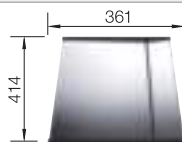

Lay-on drainer

223 067
£ 218.00