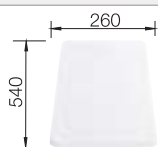

Suggested optional accessories

Chopping board

210521
£ 78.00