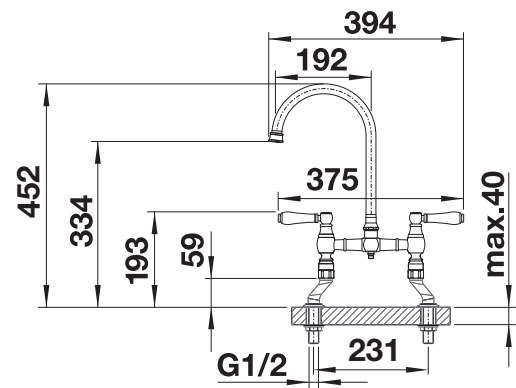

Technical drawing

Scope of supply

- Twin lever mixer tap with swivel spout and bridge
- Two tap holes required
- Tap-hole centre maximum 231mm
- Swivel spout with 192mm reach
- Suitable for low pressure gravity and pressure systems, max 5.0 bar, min 0.3 bar