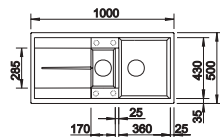

Cut out size: 980 x 480 x R15, Universal handing