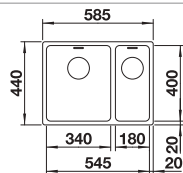

Cut out size: 575 x 430 x R15
Please state hand of bowl