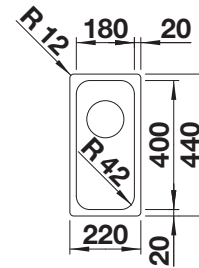

Bowl Depth 125 mm

Cut out information supplied with bowls.

Cut out CNC files also available on www.blanco.co.uk for download.