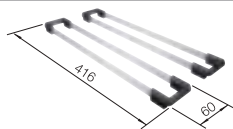

Suggested optional accessories

Top rails

235 906
£ 78.00