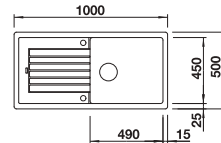

Cut out size: 980 x 480 x R15, Universal handing