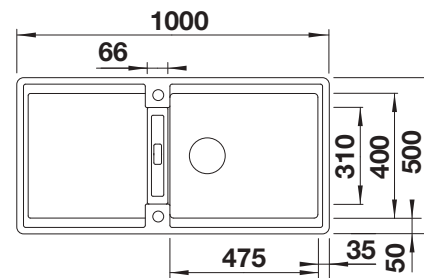

Bowl Depth 200 mm

Cut out size: 980 x 480 x R15

Suggested optional accessories

Chopping board

210 521
£ 78.00

Food board

225 362
£ 78.00

Sink Drainer 2-in-1