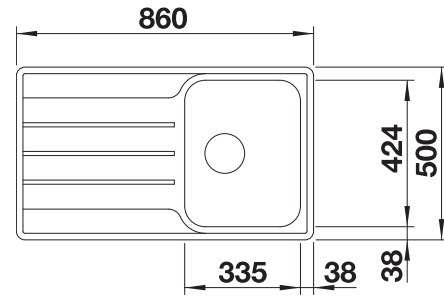

Bowl Depth 205 mm
Cut out size: 840 x 480 x R15
Universal handing

Stainless steel
sinks

450 mm

Suggested optional accessories

Chopping board

210 521
£ 78.00

Food board

225 362
£ 78.00