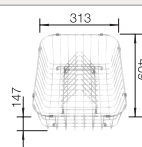

Cut out size: 840 x 480 x R15, Universal handing

SILGRANIT
sinks

500 mm

Suggested optional accessories

Chopping board

210521
£ 78.00

Food board

225362
£ 78.00