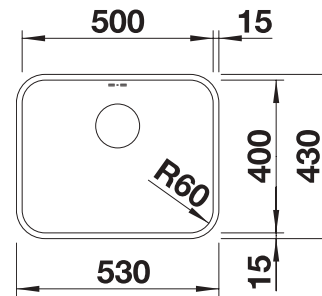

Technical drawing

Bowl Depth 175 mm

Corner radius: 60mm

Cut out information supplied with bowls.

Cut out CNC files also available on www.blanco.co.uk for download.

Stainless steel
bowls

600 mm

Suggested optional accessories

227 692
£ 48.00

227 697
£ 68.00

238 482
£ 78.00

BLANCO UNIT with BLANCO SUPRA 500-U

see page 239

see page 269