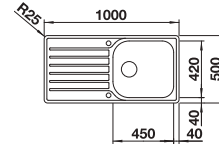

Scope of supply	Without drain remote control	
Cut out size: 976 x 476 x R15, Universal handing	Waste fitting, 2 x 3 ½" basket strainer	Waste fitting, 3 ½" basket strainer

Stainless steel
sinks

600 mm