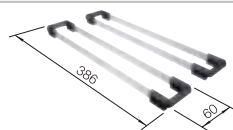

2 x ETAGON rails

Technical drawing

R20