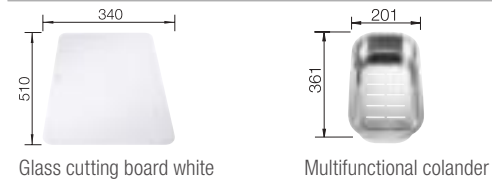

Scope of supply **InFino basket strainer with remote control**

Movable glass cutting board, multifunctional colander in stainless steel, waste fitting with space-saving pipe, 3 1/2" InFino basket strainer, pop-up waste for main bowl