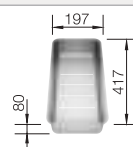

Multifunctional colander

227 692
£ 48.00