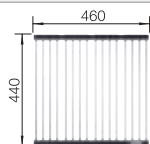

Suggested optional accessories

Foldable Grid

238 483
£ 88.00

BLANCO UNIT with BLANCO CLARON XL 60-U Steamer Plus

BLANCO CHOICE Icona

see page 195

BLANCO FWD Max

see page 267