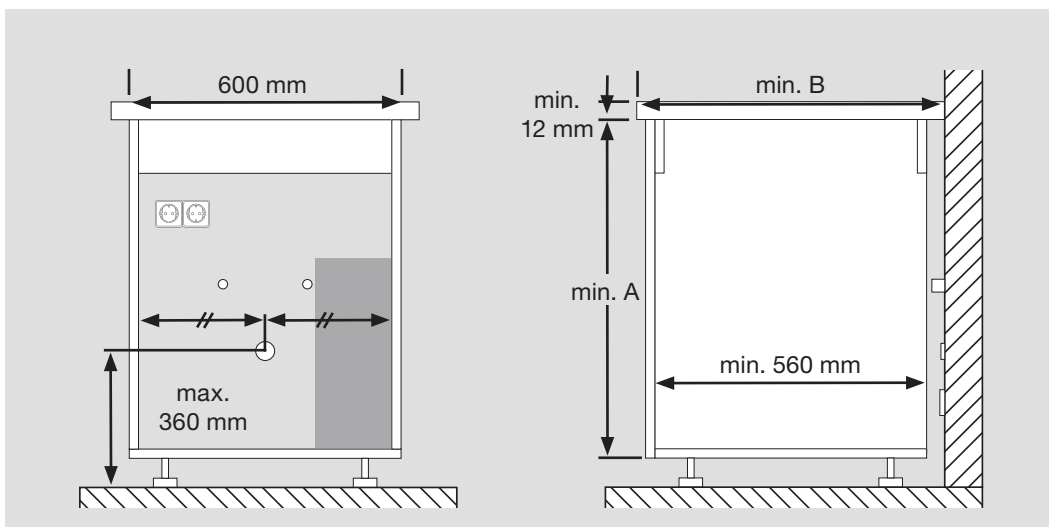

	B		B
drink.filter	600 mm*	CHOICE.All	650 mm
drink.hot	600 mm*		

* Recommendation 650 mm

Note:

To fully assemble the BLANCO UNITS, an odor trap (item no.- 137 287) is also required.

BLANCO AFTER SALES GUARANTEE AND CONTACTS.