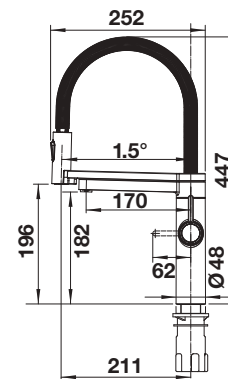

Technical drawing

Scope of supply

System:

- High-end water filtering system by BWT, incl. filter head and multi-stage filter cartridge
- Control box with integrated display to show remaining filter capacity
- Power outlet: 230V, 50/60Hz required for installation

Tap:

- 360° swivel spout for mixed water
- Separate 180° swivel spout for refined water
- Ø35mm tap hole required
- Ceramic disc control
- Various flexible connection hoses and connection bends for particularly easy and safe assembly
- Patented jet regulator for markedly reduced scaling
- Requires high pressure supply only, min 1.0 bar
- Fit metal stabilising bracket if required, item No. 513383

Required accessory

Suggested waste management

see page 267