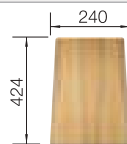

Food board

230 700
£ 98.00