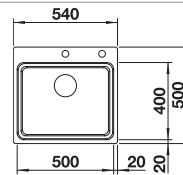

Scope of supply InFino basket strainer with remote control

With ETAGON rails in stainless steel, waste fitting with space-saving pipe, 3 1/2" InFino basket strainer
Cut out size: Template provided with sink
Universal handing