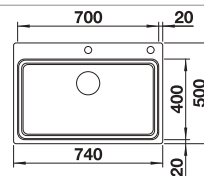

reddot award 2017 winner

cabinet size mm	800
BLANCO ETAGON 700-IF/A	
Flat rim IF 	
satin polish	524274
List price £	£ 768.00
Bowl Depth	190 mm

Scope of supply InFino basket strainer with remote control 