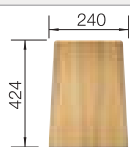

Technical drawing

R22

Waste and overflow fitting with space-saving pipe, 3 1/2" InFino basket strainer, fixing kit included

Bowl Depth 190 mm
Cut out size: 480 x 430 x R15
Universal handing

Suggested optional accessories