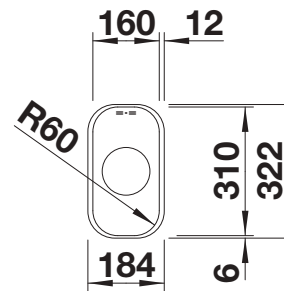

Technical drawing

Bowl Depth 130 mm
Corner radius: 60mm
Cut out information supplied with bowls.
Cut out CNC files also available on www.blanco.co.uk for download.

Stainless steel
bowls

300 mm

Suggested optional accessories

Top rails	Foldable Grid	Chopping board
235 906 £ 78.00	238 482 £ 78.00	227 697 £ 68.00

BLANCO UNIT with BLANCO SUPRA 160-U

BLANCO MAX II	BLANCO FWD Lite
see page 239	see page 269