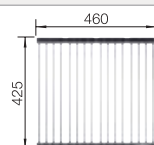

Foldable Grid

238 482
£ 78.00