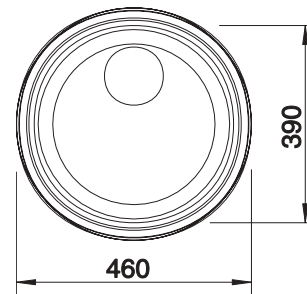

Technical drawing

Bowl Depth 165 mm

Inset cut out size: Diameter 444mm. Undermount cut out size installation without overhang, required Ø 424 mm - for undermount installation add undermount clips 212330.

Stainless steel
bowls

450 mm

Suggested optional accessories

218 421
£ 58.00

220 574
£ 48.00

BLANCO UNIT with BLANCO RONDOSOL

see page 239

see page 269