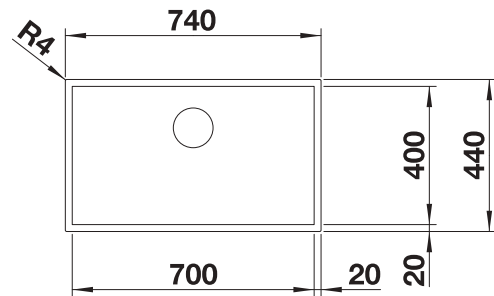

Bowl Depth 185 mm

German warehouse stock, allow 10 working days.

Cut out information supplied with bowls.

Cut out CNC files also available on www.blanco.co.uk for download.

Stainless steel
bowls

800 mm

Suggested optional accessories

223 074
£ 198.00

223 067
£ 218.00

238 482
£ 78.00

BLANCO UNIT with BLANCO ZEROX 700-U Dark Steel

see page 212

see page 267