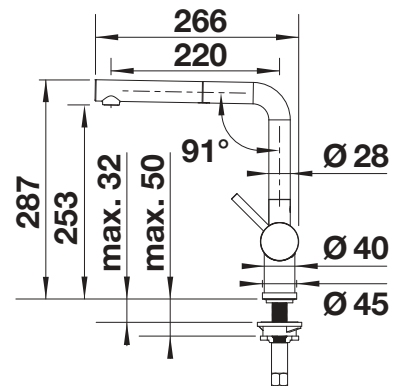

Technical drawing

Scope of supply

- Single lever monobloc mixer tap with pull-out spray rinse
- Ceramic disc control
- 3/8" flexible connector pipes, 450 mm long
- Patented jet regulator for markedly reduced scaling
- Requires balanced high pressure supply only, minimum 1.0 bar
- Fit metal stabilising bracket if required, item No. 513383

Suggested optional accessories

Hose protection tidy

511 920
£ 14.00

Suggested soap dispenser

BLANCO LATO Soap dispenser

see page 261