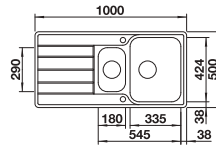

Scope of supply	InFino basket strainer with remote control
Cut out: 980 x 480 x R15 Universal handing	Waste kit with space-saving pipe, 2 x 3 1/2" InFino basket strainer with drain remote control (PushControl) for the main bowl
	Waste kit with space-saving pipe, 1 x 3 1/2" InFino basket strainer with drain remote control (PushControl)

Stainless steel sinks

600 mm