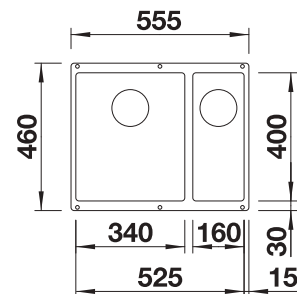

Bowl Depth 190/130 mm

Cut out radius: 10 mm

Note: Drainage components must be ordered separately.

Suggested optional accessories

Top rails

235 906
£ 78.00

Food board

230 700
£ 98.00

Chopping board

227 697
£ 68.00

BLANCO UNIT with BLANCO SUBLINE 340/160-U for Coloured Components

BLANCO LINUS-S

see page 228

BLANCO FWD Medium

see page 268