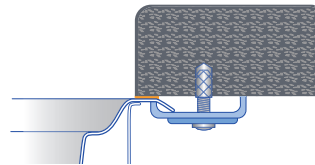

Stainless steel: Undermount sinks