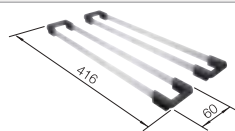

R10

Bowl Depth 190/130 mm

Cut out radius: 10 mm

Note: Drainage components must be ordered separately.

Suggested optional accessories

Top rails

235 906
£ 78.00

Food board