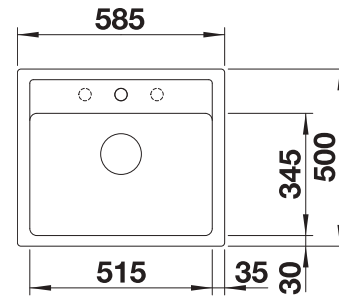

Technical drawing

R20

○ Pre-drilled holes for tapping or drilling

Bowl Depth 190 mm

Cut out size: 565 x 480 x R15, Universal handing, German warehouse stock, allow 10 working days.

Suggested optional accessories

210 521
£ 78.00

225 362
£ 78.00

BLANCO UNIT with BLANCO LEGRA 6

see page 250

see page 269