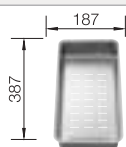

Suggested optional accessories

Multifunctional colander

231 396
£ 78.00