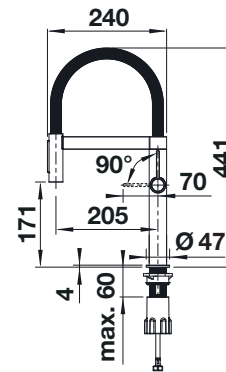

Technical drawing

Scope of supply

- Electrical connection to 230V required
- Battery backup and batteries included
- With electronic cartridge and valve box
- Easy and fast professional mixer tap installation with the BLANCOLock
- Metal-sheathed spray hose
- 180° swivel spout for greater reach
- Ø 35mm tap hole required
- 700mm flexible connection pipes with 3/8" nut for easier installation
- Requires balanced high pressure supply only, minimum 1.0 bar
- Fit metal stabilising bracket if required, item No. 513383

Suggested soap dispenser

see page 261