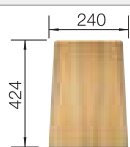

Bowl Depth 220 mm

Cut out: Details provided

Bowl depth 220 mm, Universal handing, German warehouse stock, please allow 10 working days

Suggested optional accessories

Food board

230 700
£ 98.00

Wave drainer

230 734
£ 48.00