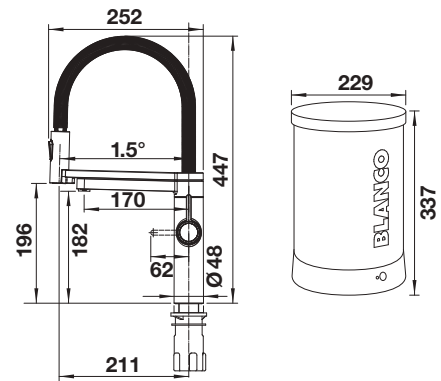

BLANCO drink.hot EVOL-S Pro

- 4-in-1 semi-pro mixer tap: cold, warm and filtered cold and filtered boiling water
- Delivering exactly the amount of cold or boiling filtered water you need
- Intuitive measuring function and touch control for improved efficiency and reduced water consumption
- Separate insulated spout for purified drinking and boiling water
- Both spouts can be used simultaneously
- Taste neutral titanium boiler and five-stage filtration system with DigiFlow meter
- Dual spray on practical semi-professional flexible spout with precise magnetic holder

Volume
Hot
Filter

PVD			List price £
	PVD steel	526 313	£ 1998.00
	satin gold	527 429	£ 1998.00
Special colours			List price £
	black matt	526 635	£ 1998.00

Technical drawing

Scope of supply

System:

- Top-quality high-pressure titanium boiler - extremely corrosion-resistant, fully tasteless
- 4 litre capacity titanium boiler
- Dispenses 100° C boiling temperature
- Energy efficient (approx. 16W consumption in standby mode)
- Power outlet: 230 VAC, 50/60 Hz.
- Nominal power: 2200 W
- Safety group including drain system pipe connection
- High-end water filtering system by BWT, including filter head and multi-stage filter cartridge
- Control box with integrated display to show remaining filter capacity

Tap:

- Semi-professional tap
- Ceramic disc control
- Various flexible connection hoses and connection bends for particularly easy and safe assembly
- Patented jet regulator for markedly reduced scaling
- Requires high pressure supply only, min 1.2bar
- Fit metal stabilising bracket if required, item No. 513383

Required accessory

Suggested waste management