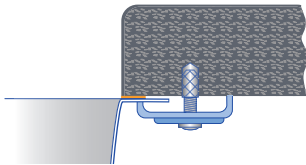

Stainless steel: Undermount bowls