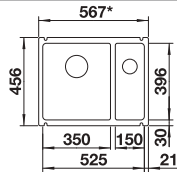

Cut out: 515 x 386 x R15
Min worktop depth 25mm, German warehouse stock, please allow 10 working days