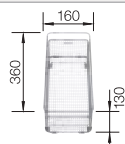

Multi-functional wire basket

223 297
£ 98.00