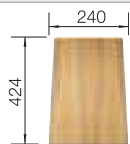

Technical drawing **R22**

Waste and overflow fitting with space-saving pipe, 3 1/2" InFino basket strainer, fixing kit included

Bowl Depth 190/190 mm
Cut out: 825 x 400 x R22
Universal handing

Suggested optional accessories