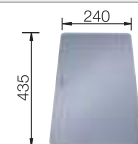

Chopping board

227 697
£ 68.00

BLANCO UNIT with BLANCO SUBLINE 350/350-U for Coloured Components