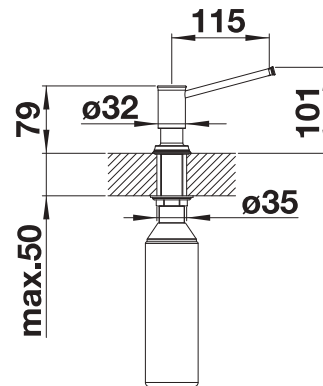

Technical drawing

Please note: Ø 35 mm tap hole required
bottle content: 500 ml

Scope of supply

- Surface mounted soap dispensing pump
- Adjustable fittings for worktop up to 50mm
- 500ml soap bottle
- Ø35mm tap hole required
- 500ml soap bottle capacity