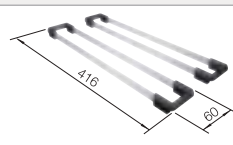

Suggested optional accessories

Food board

223 074
£ 198.00

Multifunctional colander

219649
£ 148.00

Top rails

235 906
£ 78.00

BLANCO UNIT with BLANCO CLARON 400-U