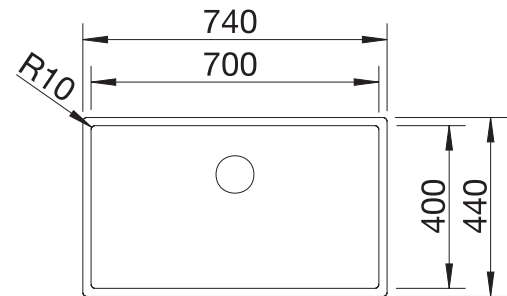

Bowl Depth 190 mm
Cut out: Template provided
Universal handing

Suggested optional accessories

223 074
£ 198.00

219 649
£ 148.00

223 067
£ 218.00

BLANCO UNIT with BLANCO CLARON 700-IF

see page 195

see page 267