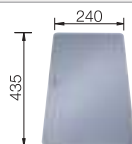

Chopping board

227 697
£ 68.00