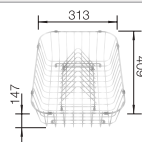

Suggested optional accessories

Multi-functional wire basket

223 297
£ 98.00

Crockery basket with plate stack

507 829
£ 58.00

BLANCO UNIT with BLANCO ZIA 9 E

BLANCO JAMIA

see page 252