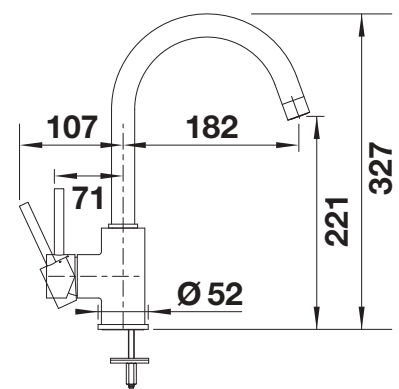

Technical drawing