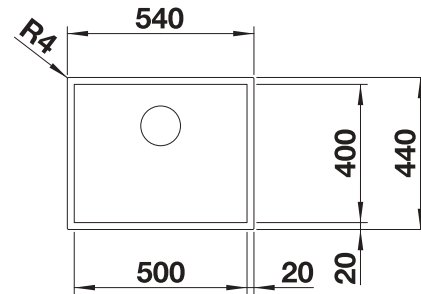

Bowl Depth 175 mm

German warehouse stock, allow 10 working days.

Cut out information supplied with bowls.

Cut out CNC files also available on www.blanco.co.uk for download.

Suggested optional accessories

223 074
£ 198.00

223 067
£ 218.00

238 482
£ 78.00

BLANCO UNIT with BLANCO ZEROX 500-U Dark Steel

see page 211

see page 267