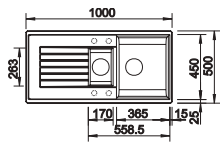

Cut out size: 980 x 480 x R15, Universal handing