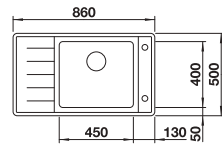

Cut out size: 836 x 476 x R15
Please state hand of bowl

Cut out size: 836 x 476 x R15
Please state hand of bowl

Cut out size: 976 x 476 x R15
Please state hand of bowl

Cut out size: 976 x 476 x R15
Please state hand of bowl