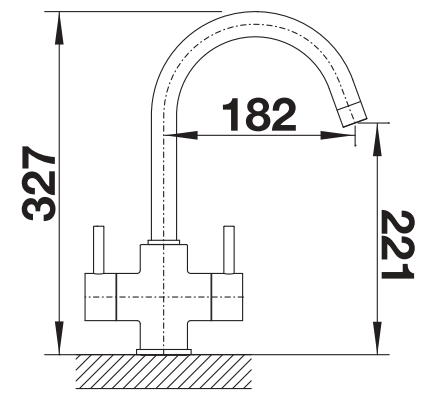

Technical drawing

Scope of supply

- Twin lever monobloc mixer tap
- Ceramic disc control
- WRAS approved fitting
- Suitable for low pressure gravity and pressure systems, max 5.0 bar, min 0.3 bar
- Fit metal stabilising bracket if required, item No. 513383

Suggested soap dispenser

see page 261

Mixer taps