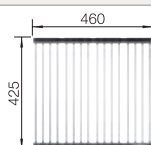

Foldable Grid

238482
£ 78.00