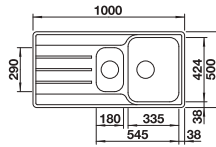

Scope of supply **Without drain remote control**

Waste fitting with space-saving pipe, 3 1/2" basket strainer
Planning Note:
Cut out size: 980 x 480 x R15
Universal handing

Suggested optional accessories

Stainless Steel colander
240 729
£ 58.00

Crockery basket with plate stack
507 829
£ 58.00

BLANCO UNIT with BLANCO LEMIS S-IF

BLANCO JANDORA Twin
see page 238

BLANCO FWD Medium
see page 268

Stainless steel sinks
600 mm