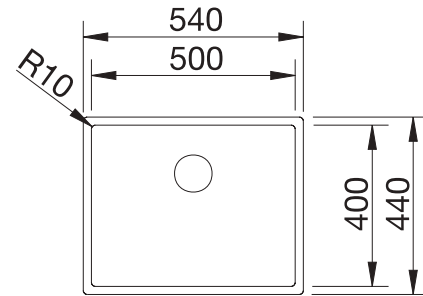

Bowl Depth 190 mm

Cut out: Template provided

Technical note: The undermount bowl edge is not closed at the corners.

Stainless steel
bowls

600 mm

Suggested optional accessories

223 074
£ 198.00

223 067
£ 218.00

223 297
£ 98.00

BLANCO UNIT with BLANCO CLARON 500-U Durinox

see page 195

see page 267