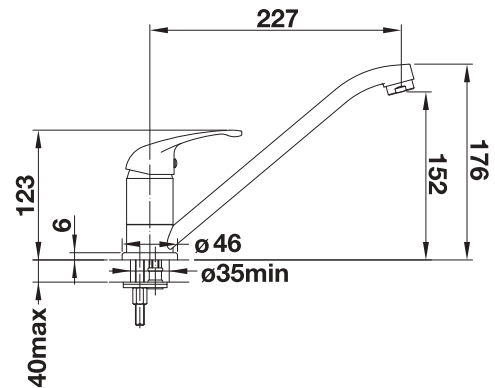

Technical drawing

Scope of supply

- Single top lever monobloc mixer tap
- Ceramic disc control
- WRAS approved fitting
- 1/2" flexible connector pipes, 500mm long for easy installation
- Suitable for low pressure gravity and pressure systems, minimum 0.3 bar
- Fit metal stabilising bracket if required, item No. 513383

Suggested soap dispenser

see page 261