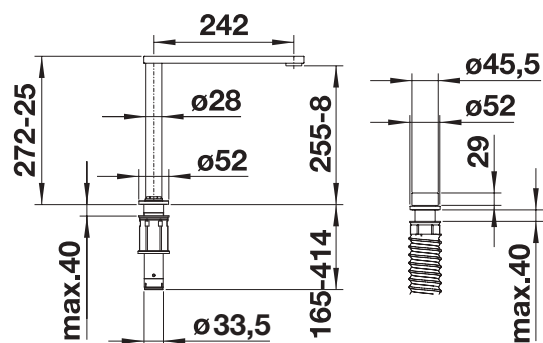

Technical drawing

Scope of supply

- Spout can be retracted and swivelled by 360°
- 2 x Ø35mm tap holes required for tap and operating lever
- With ceramic disc cartridge
- Flexible connector pipes, 740mm long and 3/8" nut for particularly easy installation
- Patented jet regulator for markedly reduced scaling
- Requires balanced high pressure supply only, minimum 1.0 bar
- Fit metal stabilising bracket if required, item No. 513383

Mixer taps

Suggested soap dispenser

see page 261

Suggested remote control

see page 303