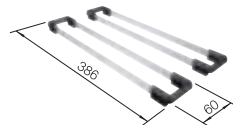

cabinet size mm	800
BLANCO ETAGON 700-U	
Undermount installation 	
satin polish	524 270
List price £	£ 688.00
Bowl Depth	190 mm

Scope of supply **InFino basket strainer without remote control** 

With ETAGON rails in stainless steel, waste fitting with space-saving pipe, 3 1/2" InFino basket strainer
Cut out size: Template provided with sink
Universal handing