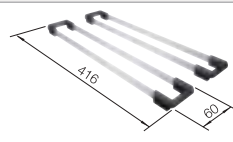

Top rails

235 906
£ 78.00

BLANCO UNIT with BLANCO CLARON 180-U

see page 195

see page 267