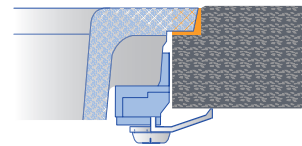

SILGRANIT®

Note: Milling may differ from illustration depending on model (0° instead of 15° as shown). Please note model-related cut-out data at blanco.com.