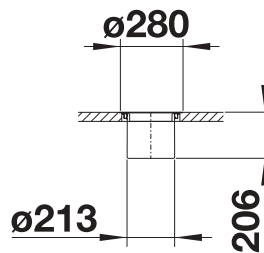

- Collect food waste and cuttings in a hygienic, surface level container
- High-grade and easy to clean stainless steel
- Well-balanced design
- For flushmount and for installation from above

cabinet size mm	300
BLANCO SOLON-IF	
	512471
List price £	£ 318.00
Capacity bins	7 l